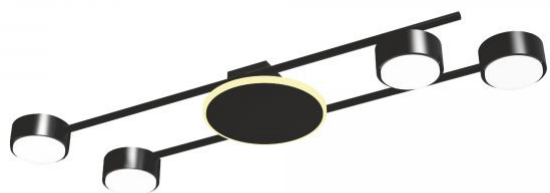

VIDEX®

VIDEX for 4xGX53 lamp with backlight VL-SPF21B-BB

INDEX: VL-SPF21B-BB

Outer box	10 pcs.
Width	600 mm, 85 mm
Depth	85 mm, 170 mm
Unit nett weight	960g

Signs marking goods

Packaging marking CE, Utilization