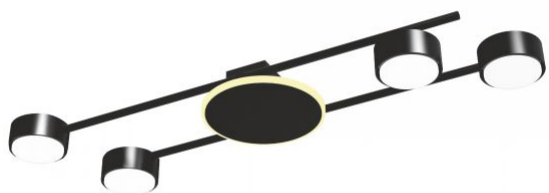

VIDEX®

VIDEX for 4xGX53 lamp with backlight VL-SPF21B-BB

INDEX: VL-SPF21B-BB

Outer box	10 pcs.
Width	600 mm, 85 mm
Depth	85 mm, 170 mm
Unit nett weight	960g

Signs marking goods

Packaging marking CE, Utilization