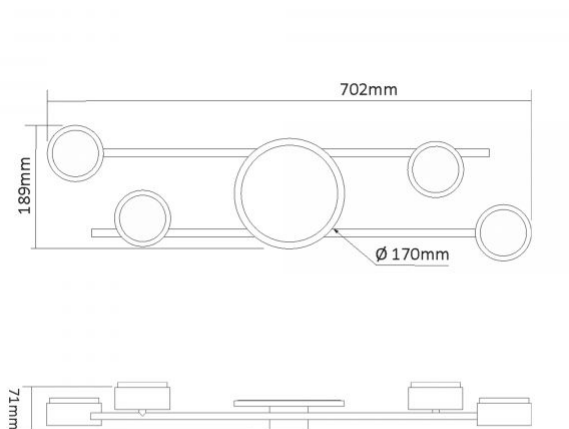

VIDEX®

VIDEX for 4xGX53 lamp with backlight VL-SPF21B-BB

INDEX: VL-SPF21B-BB

We reserve the right to make technical changes. The data contained in this material is not legally binding.

Allegro opt Sp. z o.o., ul. Mierzeja Wiślana 11,
30-732 Krakow, Poland.

The product must be used indoors

Protection against electric shock class I. A product in which the means of protection against electric shock, in addition to the main insulation, is an additional protective circuit connected to the grounding of the power supply network

The product meets the requirements of EU directives

It is forbidden to throw away waste equipment marked with the symbol of a crossed-out bin with other waste

Ra > 80

— Ra > 80 - color rendering index

ON/OFF
20 000

— Rated On/off cycles

IK07

— The product withstands a medium impact (e.g., from a blunt object)

40 000 h

— Nominal lifetime (hours)

Not Dimmable

— The product is incompatible with light regulators

-25°+50°C

— Operating temperatures range

Free

— The product does not contain mercury

IP20

— Class of protection against dust and moisture. Protection against solid objects larger than 12 mm; no protection against moisture