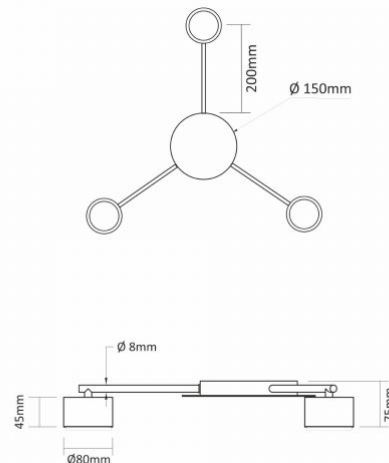

INDEX: VL-SPF20B-W

We reserve the right to make technical changes. The data contained in this material is not legally binding.

Allegro opt Sp. z o.o., ul. Mierzeja Wiślana 11,
30-732 Krakow, Poland.

The product must be used indoors

Protection against electric shock class I. A product in which the means of protection against electric shock, in addition to the main insulation, is an additional protective circuit connected to the grounding of the power supply network

The product meets the requirements of EU directives

It is forbidden to throw away waste equipment marked with the symbol of a crossed-out bin with other waste

The product withstands a medium impact (e.g., from a blunt object)

Operating temperatures range

The product does not contain mercury

Class of protection against dust and moisture. Protection against solid objects larger than 12 mm; no protection against moisture