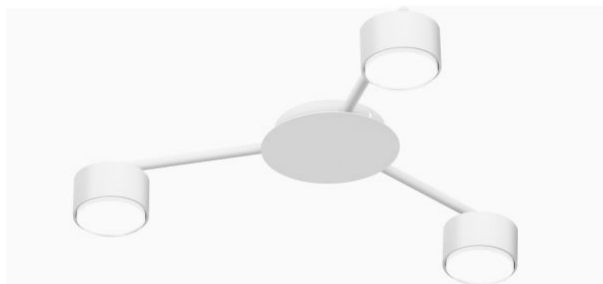

INDEX: VL-SPF20B-W

We reserve the right to make technical changes. The data contained in this material is not legally binding.

Allegro opt Sp. z o.o., ul. Mierzeja Wiślana 11,
30-732 Krakow, Poland.

The product must be used indoors

Protection against electric shock class I. A product in which the means of protection against electric shock, in addition to the main insulation, is an additional protective circuit connected to the grounding of the power supply network

The product meets the requirements of EU directives

It is forbidden to throw away waste equipment marked with the symbol of a crossed-out bin with other waste

The product withstands a medium impact (e.g., from a blunt object)

Operating temperatures range

The product does not contain mercury

Class of protection against dust and moisture. Protection against solid objects larger than 12 mm; no protection against moisture