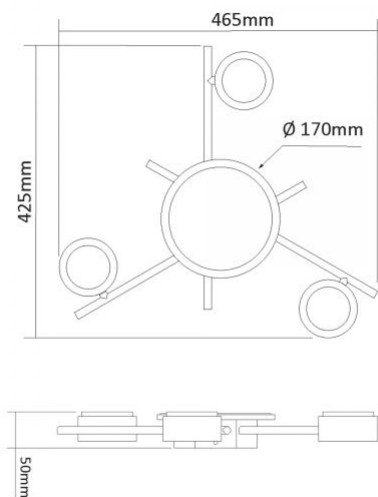

INDEX: VL-SPF20B-BB

We reserve the right to make technical changes. The data contained in this material is not legally binding.

Allegro opt Sp. z o.o., ul. Mierzeja Wiślana 11,
30-732 Krakow, Poland.

The product must be used indoors

Protection against electric shock class I. A product in which the means of protection against electric shock, in addition to the main insulation, is an additional protective circuit connected to the grounding of the power supply network

The product meets the requirements of EU directives

It is forbidden to throw away waste equipment marked with the symbol of a crossed-out bin with other waste

Ra > 80

— Ra > 80 - color rendering index

ON/OFF
20 000

— Rated On/off cycles

IK07

— The product withstands a medium impact (e.g., from a blunt object)

40 000 h

— Nominal lifetime (hours)

Not Dimmable

— The product is incompatible with light regulators

-25° +50°C

— Operating temperatures range

Free

— The product does not contain mercury

IP20

— Class of protection against dust and moisture. Protection against solid objects larger than 12 mm; no protection against moisture