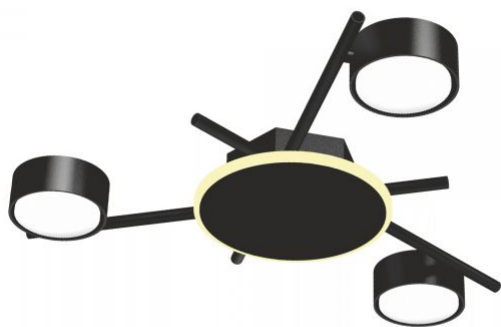

VIDEX®

VIDEX for 3xGX53 lamp with backlight VL-SPF20B-BB

INDEX: VL-SPF20B-BB

Outer box	10 pcs.
Width	200 mm, 85 mm
Depth	85 mm, 170 mm
Unit nett weight	900g

Signs marking goods

Packaging marking CE, Utilization