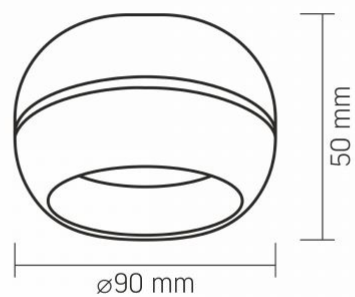

Housing material Aluminum

Dimensions

EAN 4820246484688

VIDEX for GX53 lamp VL-SPF16A-W

INDEX: VL-SPF16A-W

Height 50 mm

Depth 90 mm

Width 90 mm

In the package 1 pc.

Outer box 50 pcs.

Unit nett weight 220g

Signs marking goods

Packaging marking CE, Utilization

VIDEX[®]

VIDEX for GX53 lamp VL-SPF16A-W

INDEX: VL-SPF16A-W