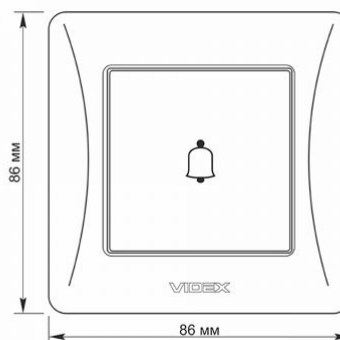

VIDEX®

VIDEX BINERA

INDEX: VF-BNDB1-BG

We reserve the right to make technical changes. The data contained in this material is not legally binding.

Allegro opt Sp. z o.o., ul. Mierzeja Wiślana 11,
30-732 Krakow, Poland.

The product meets the requirements of EU directives

It is forbidden to throw away waste equipment marked with the symbol of a crossed-out bin with other waste

IP20

— Class of protection against dust and moisture. Protection against solid objects larger than 12 mm; no protection against moisture

Date: 24.06.2026