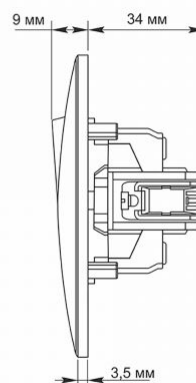

VIDEX®

VIDEX BINERA

INDEX: VF-BNDB1-BG

We reserve the right to make technical changes. The data contained in this material is not legally binding.

Allegro opt Sp. z o.o., ul. Mierzeja Wiślana 11,
30-732 Krakow, Poland.

The product meets the requirements of EU directives

It is forbidden to throw away waste equipment marked with the symbol of a crossed-out bin with other waste

IP20

— Class of protection against dust and moisture. Protection against solid objects larger than 12 mm; no protection against moisture

Date: 4.06.2026