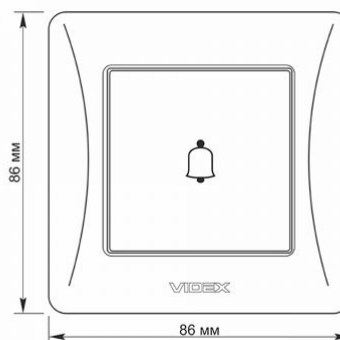

VIDEX®

VIDEX BINERA

INDEX: VF-BNDB1-BG

We reserve the right to make technical changes. The data contained in this material is not legally binding.

Allegro opt Sp. z o.o., ul. Mierzeja Wiślana 11,
30-732 Krakow, Poland.

The product meets the requirements of EU directives

It is forbidden to throw away waste equipment marked with the symbol of a crossed-out bin with other waste

IP20

— Class of protection against dust and moisture. Protection against solid objects larger than 12 mm; no protection against moisture

Date: 4.06.2026