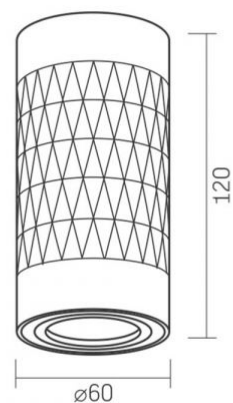

INDEX: VL-SPF03A-SPB

We reserve the right to make technical changes. The data contained in this material is not legally binding.

Allegro opt Sp. z o.o., ul. Mierzeja Wiślana 11,
30-732 Krakow, Poland.

The product must be used indoors

Protection against electric shock class I. A product in which the means of protection against electric shock, in addition to the main insulation, is an additional protective circuit connected to the grounding of the power supply network

IK07

The product withstands a medium impact (e.g., from a blunt object)

-20° +40°C

Operating temperatures range

Free

The product does not contain mercury

IP20

Class of protection against dust and moisture. Protection against solid objects larger than 12 mm; no protection against moisture