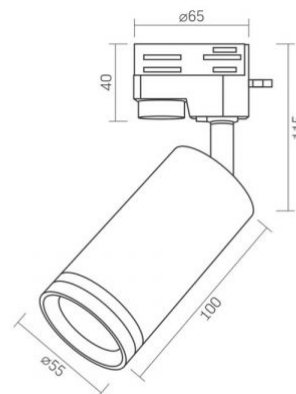

VIDEX®

VIDEX-GU10-SKOT-BLACK

INDEKS: VL-SPF05C-B

Zastrzegamy sobie prawo do zmian technicznych. Dane zawarte w tym materiał nie jest prawnie wiążący.

Allegro opt Sp. z o.o., ul. Mierzeja Wiślana 11,
30-732 Krakow, Polska.

Produkt musi być używany wewnątrz

Ochrona przeciwporażeniowa klasy I. Wyrób, w którym środkiem ochrony przeciwporażeniowej, oprócz izolacji głównej, jest dodatkowy obwód ochronny podłączony do uziemienia sieci zasilającej

Wyrób wytrzymuje średnie uderzenie (np. od tępego przedmiotu)

-20° +40°C

Zakres temperatur pracy

Free

Produkt nie zawiera rtęci

IP20

Klasa ochrony przed kurzem i wilgocią. Ochrona przed ciałami stałymi o wymiarach większych niż 12 mm; brak ochrony przed wilgocią