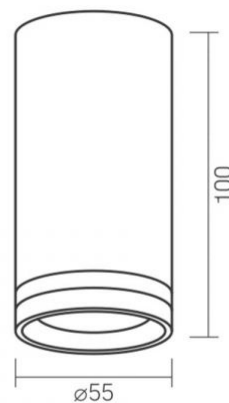

Dimensions

| | |
|------------|---------------|
| EAN | 4820246482127 |
|------------|---------------|

| | |
|---------------|--------|
| Height | 100 mm |
|---------------|--------|

| | |
|------------------|---------|
| Outer box | 20 pcs. |
|------------------|---------|

| | |
|--------------|-------|
| Width | 55 mm |
|--------------|-------|

| | |
|--------------|-------|
| Depth | 55 mm |
|--------------|-------|

INDEX: VL-SPF05A-W

We reserve the right to make technical changes. The data contained in this material is not legally binding.