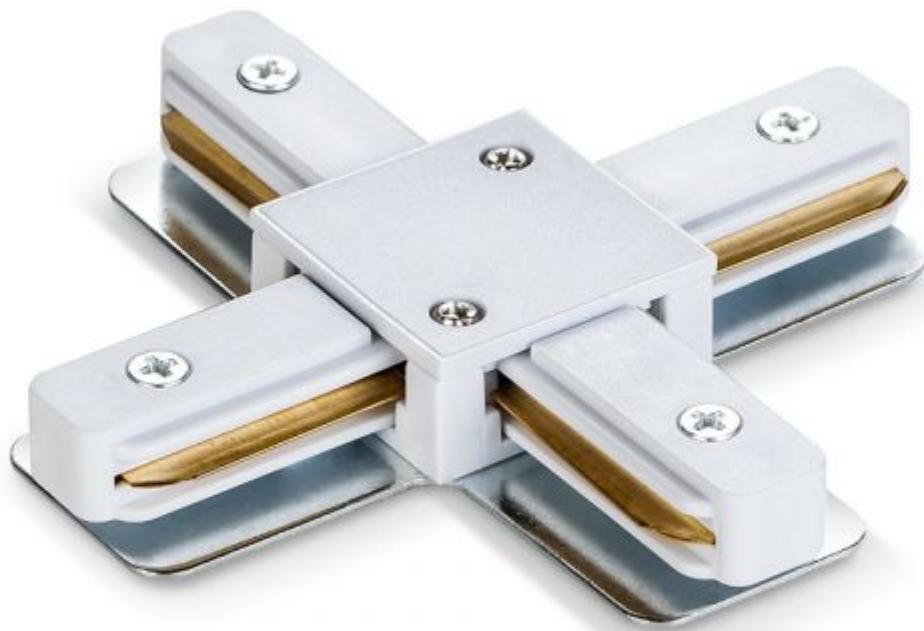

## TECHNICAL CARD

X-Type connector

**Additional information**

|                       |       |
|-----------------------|-------|
| <b>Housing colour</b> | White |
|-----------------------|-------|

**Dimensions**