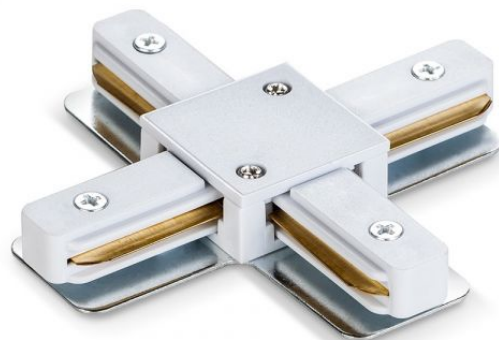

Additional information

Housing colour	White

Dimensions

EAN	5904405541708

Height	95 mm

Width	95 mm

Depth	16 mm

Outer box	100 pcs.

Unit nett weight	91g

In the package	1 pc.

We reserve the right to make technical changes. The data contained in this material is not legally binding.

Allegro opt Sp. z o.o., ul. Mierzeja Wiślana 11,
30-732 Krakow, Poland.