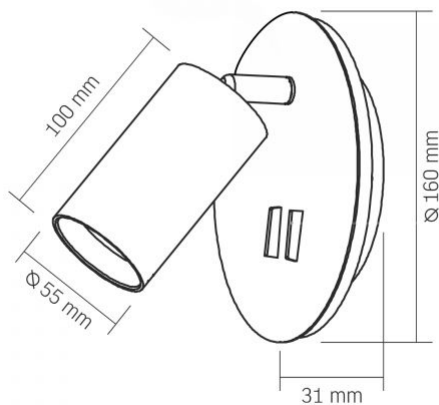

INDEX: VL-SPF24E-W

We reserve the right to make technical changes. The data contained in this material is not legally binding.

Allegro opt Sp. z o.o., ul. Mierzeja Wiślana 11,
30-732 Krakow, Poland.

The product must be used indoors

Protection against electric shock class I. A product in which the means of protection against electric shock, in addition to the main insulation, is an additional protective circuit connected to the grounding of the power supply network

The product meets the requirements of EU directives

It is forbidden to throw away waste equipment marked with the symbol of a crossed-out bin with other waste

Ra > 80

— Ra > 80 - color rendering index

ON/OFF
20 000

— Rated On/off cycles

IK07

— The product withstands a medium impact (e.g., from a blunt object)

40 000 h

— Nominal lifetime (hours)

Not Dimmable

— The product is incompatible with light regulators

-25° +50°C

— Operating temperatures range

Free

— The product does not contain mercury

IP20

— Class of protection against dust and moisture. Protection against solid objects larger than 12 mm; no protection against moisture