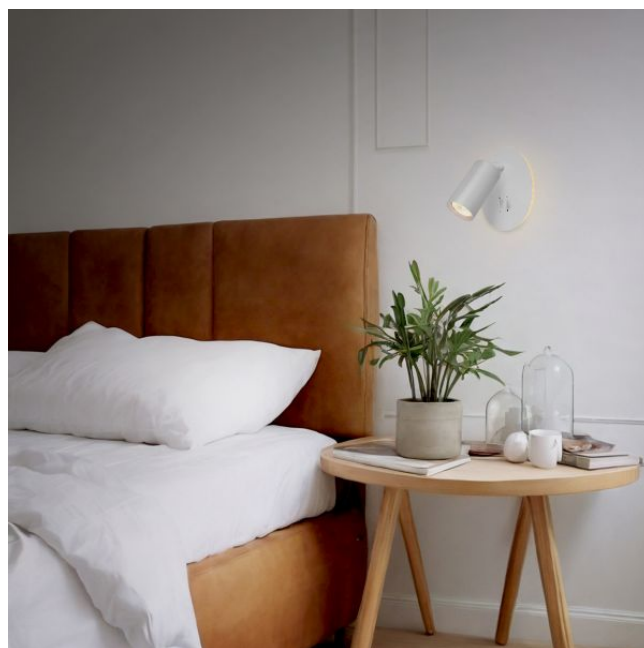

VIDEX®

VIDEX VL-SPF24E-W

INDEX: VL-SPF24E-W

Depth	55 mm, 31 mm
Outer box	20 pcs.
Unit nett weight	500g
In the package	1 pc.

Signs marking goods

Packaging marking CE, Utilization