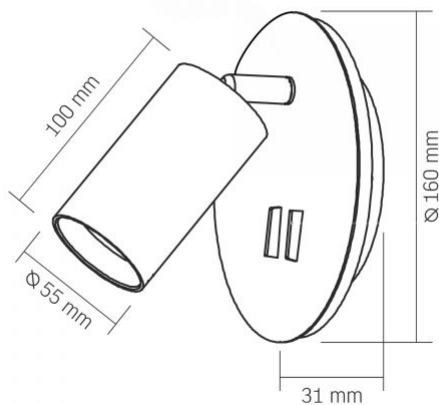

INDEX: VL-SPF24E-W

We reserve the right to make technical changes. The data contained in this material is not legally binding.

Allegro opt Sp. z o.o., ul. Mierzeja Wiślana 11,
30-732 Krakow, Poland.

The product must be used indoors

Protection against electric shock class I. A product in which the means of protection against electric shock, in addition to the main insulation, is an additional protective circuit connected to the grounding of the power supply network

The product meets the requirements of EU directives

It is forbidden to throw away waste equipment marked with the symbol of a crossed-out bin with other waste

Ra > 80

— Ra > 80 - color rendering index

ON/OFF
20 000

— Rated On/off cycles

IK07

— The product withstands a medium impact (e.g., from a blunt object)

40 000 h

— Nominal lifetime (hours)

Not Dimmable

— The product is incompatible with light regulators

-25° +50°C

— Operating temperatures range

Hg
Free

— The product does not contain mercury

IP20

— Class of protection against dust and moisture. Protection against solid objects larger than 12 mm; no protection against moisture