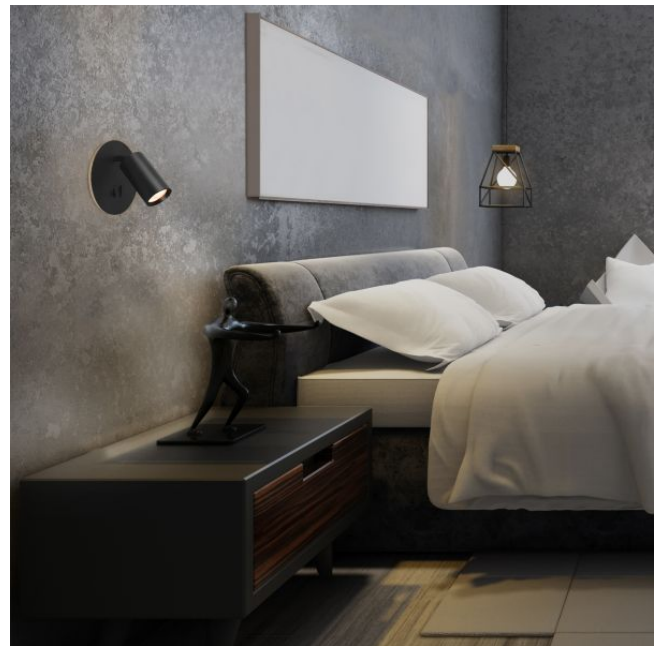

VIDEX®

VIDEX VL-SPF24E-B

INDEX: VL-SPF24E-B

Depth	55 mm, 31 mm
Outer box	20 pcs.
Unit nett weight	500g
In the package	1 pc.

Signs marking goods

Packaging marking CE, Utilization