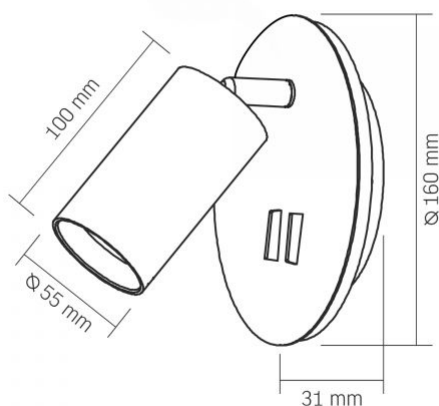

INDEX: VL-SPF24E-B

We reserve the right to make technical changes. The data contained in this material is not legally binding.

Allegro opt Sp. z o.o., ul. Mierzeja Wiślana 11,
30-732 Krakow, Poland.

The product must be used indoors

Protection against electric shock class I. A product in which the means of protection against electric shock, in addition to the main insulation, is an additional protective circuit connected to the grounding of the power supply network

The product meets the requirements of EU directives

It is forbidden to throw away waste equipment marked with the symbol of a crossed-out bin with other waste

Ra > 80

— Ra > 80 - color rendering index

ON/OFF
20 000

— Rated On/off cycles

IK07

— The product withstands a medium impact (e.g., from a blunt object)

40 000 h

— Nominal lifetime (hours)

Not Dimmable

— The product is incompatible with light regulators

-25° +50°C

— Operating temperatures range

Free

— The product does not contain mercury

IP20

— Class of protection against dust and moisture. Protection against solid objects larger than 12 mm; no protection against moisture