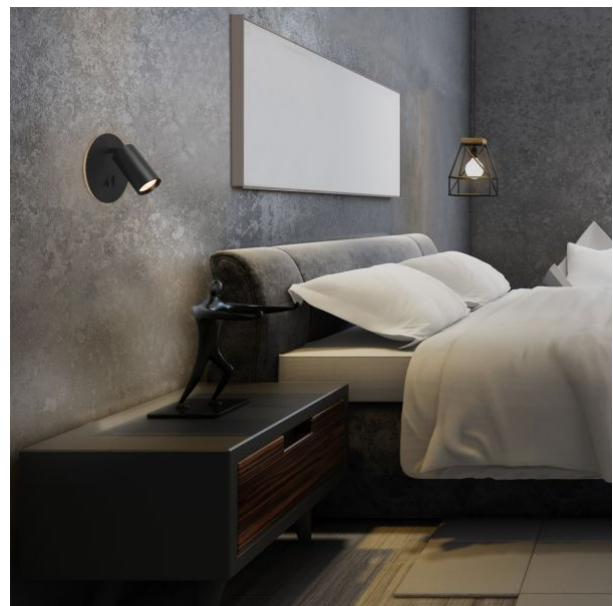

VIDEX®

VIDEX VL-SPF24E-B

INDEX: VL-SPF24E-B

Dimensions

EAN	4820246485845
Height	160 mm, 100 mm, 110 mm
Depth	55 mm, 31 mm
Width	55 mm, 160 mm
In the package	1 pc.
Outer box	20 pcs.
Unit nett weight	500g

Signs marking goods

Packaging marking

CE, Utilization