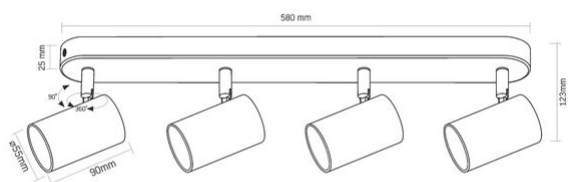

VIDEX®

VIDEX for 4xGU10 lamp VL-SPF05B-WPB

INDEX: VL-SPF05B-WPB

Allegro opt Sp. z o.o., ul. Mierzeja Wiślana 11,
30-732 Krakow, Poland.

We reserve the right to make technical changes. The data contained in this material is not legally binding.

The product must be used indoors

Protection against electric shock class I. A product in which the means of protection against electric shock, in addition to the main insulation, is an additional protective circuit connected to the grounding of the power supply network

The product meets the requirements of EU directives

It is forbidden to throw away waste equipment marked with the symbol of a crossed-out bin with other waste

IK07

The product withstands a medium impact (e.g., from a blunt object)

-25° +50°C

Operating temperatures range

Free

The product does not contain mercury

IP20

Class of protection against dust and moisture. Protection against solid objects larger than 12 mm; no protection against moisture