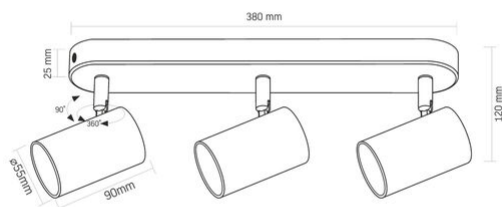

INDEX: VL-SPF05B-WFB

Allegro opt Sp. z o.o., ul. Mierzeja Wiślana 11,
30-732 Krakow, Poland.

We reserve the right to make technical changes. The data contained in this material is not legally binding.

The product must be used indoors

Protection against electric shock class I. A product in which the means of protection against electric shock, in addition to the main insulation, is an additional protective circuit connected to the grounding of the power supply network

The product meets the requirements of EU directives

It is forbidden to throw away waste equipment marked with the symbol of a crossed-out bin with other waste

IK07

The product withstands a medium impact (e.g., from a blunt object)

-25° +50°C

Operating temperatures range

Free

The product does not contain mercury

IP20

Class of protection against dust and moisture. Protection against solid objects larger than 12 mm; no protection against moisture