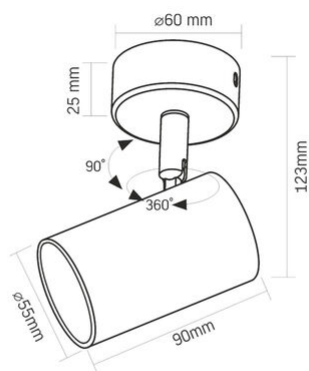

INDEX: VL-SPF05B-BFB

Allegro opt Sp. z o.o., ul. Mierzeja Wiślana 11,
30-732 Krakow, Poland.

We reserve the right to make technical changes. The data contained in this material is not legally binding.

The product must be used indoors

Protection against electric shock class I. A product in which the means of protection against electric shock, in addition to the main insulation, is an additional protective circuit connected to the grounding of the power supply network

The product meets the requirements of EU directives

It is forbidden to throw away waste equipment marked with the symbol of a crossed-out bin with other waste

IK07

The product withstands a medium impact (e.g., from a blunt object)

-25° +50°C

Operating temperatures range

Free

The product does not contain mercury

IP20

Class of protection against dust and moisture. Protection against solid objects larger than 12 mm; no protection against moisture