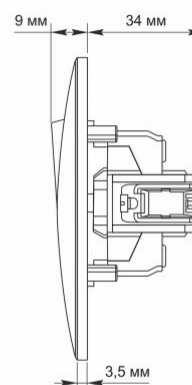

VIDEX®

VIDEX BINERA

INDEX: VF-BNSW1P-BG

We reserve the right to make technical changes. The data contained in this material is not legally binding.

Allegro opt Sp. z o.o., ul. Mierzeja Wiślana 11,
30-732 Krakow, Poland.

The product meets the requirements of EU directives

It is forbidden to throw away waste equipment marked with the symbol of a crossed-out bin with other waste

IP20

— Class of protection against dust and moisture. Protection against solid objects larger than 12 mm; no protection against moisture

Date: 4.06.2026