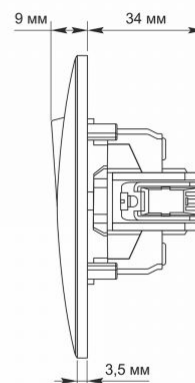

VIDEX®

VIDEX BINERA

INDEX: VF-BNSW1P-BG

We reserve the right to make technical changes. The data contained in this material is not legally binding.

Allegro opt Sp. z o.o., ul. Mierzeja Wiślana 11,
30-732 Krakow, Poland.

The product meets the requirements of EU directives

It is forbidden to throw away waste equipment marked with the symbol of a crossed-out bin with other waste

IP20

— Class of protection against dust and moisture. Protection against solid objects larger than 12 mm; no protection against moisture

Date: 13.06.2026