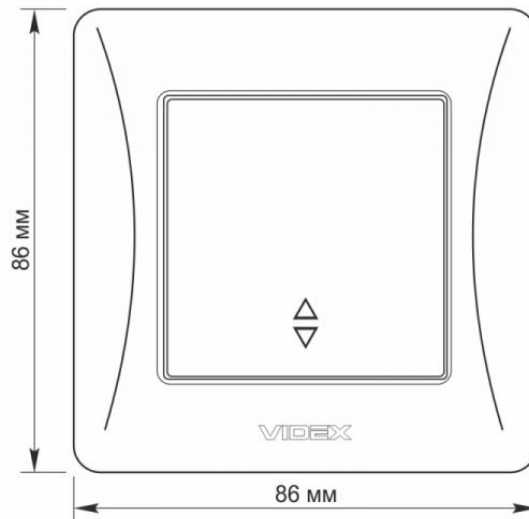

VIDEX®

VIDEX BINERA

INDEX: VF-BNSW1P-BG

We reserve the right to make technical changes. The data contained in this material is not legally binding.

Allegra opt Sp. z o.o., ul. Mierzeja Wiślana 11,
30-732 Krakow, Poland.

Date: 21.01.2025