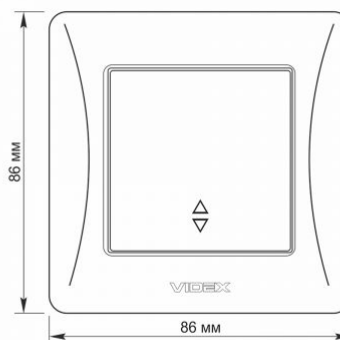

VIDEX®

VIDEX BINERA

INDEX: VF-BNSW1P-BG

We reserve the right to make technical changes. The data contained in this material is not legally binding.

Allegro opt Sp. z o.o., ul. Mierzeja Wiślana 11,
30-732 Krakow, Poland.

The product meets the requirements of EU directives

It is forbidden to throw away waste equipment marked with the symbol of a crossed-out bin with other waste

IP20

— Class of protection against dust and moisture. Protection against solid objects larger than 12 mm; no protection against moisture

Date: 13.06.2026