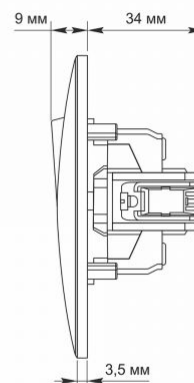

VIDEX®

VIDEX BINERA

INDEX: VF-BNSW1P-BG

We reserve the right to make technical changes. The data contained in this material is not legally binding.

Allegro opt Sp. z o.o., ul. Mierzeja Wiślana 11,
30-732 Krakow, Poland.

The product meets the requirements of EU directives

It is forbidden to throw away waste equipment marked with the symbol of a crossed-out bin with other waste

IP20

— Class of protection against dust and moisture. Protection against solid objects larger than 12 mm; no protection against moisture

Date: 29.03.2025