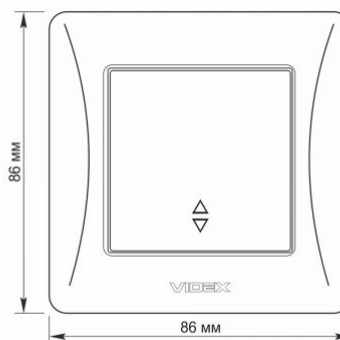

VIDEX®

VIDEX BINERA

INDEX: VF-BNSW1P-BG

We reserve the right to make technical changes. The data contained in this material is not legally binding.

Allegro opt Sp. z o.o., ul. Mierzeja Wiślana 11,
30-732 Krakow, Poland.

The product meets the requirements of EU directives

It is forbidden to throw away waste equipment marked with the symbol of a crossed-out bin with other waste

IP20

— Class of protection against dust and moisture. Protection against solid objects larger than 12 mm; no protection against moisture

Date: 29.03.2025