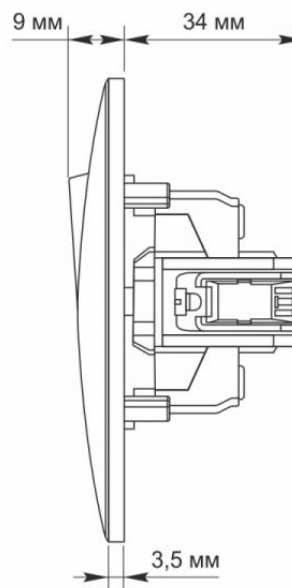

VIDEX®

VIDEX BINERA

INDEX: VF-BNSW1P-BG

We reserve the right to make technical changes. The data contained in this material is not legally binding.

Allegra opt Sp. z o.o., ul. Mierzeja Wiślana 11,
30-732 Krakow, Poland.

Date: 21.01.2025