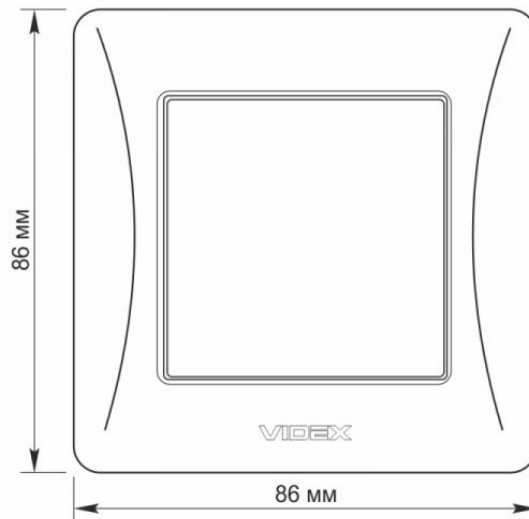

Additional information

Ingress protection	IP20
Housing material	PC, Polyamide

Dimensions

EAN	4820118294858
Height	86 mm
Width	86 mm
In the package	1 pc.
Outer box	120 pcs.

Signs marking goods

Packaging marking	CE, Utilization
--------------------------	-----------------

VIDEX BINERA

INDEX: VF-BNSW1-W

VIDEX®

VIDEX BINERA

INDEX: VF-BNSW1-W

We reserve the right to make technical changes. The data contained in this material is not legally binding.

Allegra opt Sp. z o.o., ul. Mierzeja Wiślana 11,
30-732 Krakow, Poland.