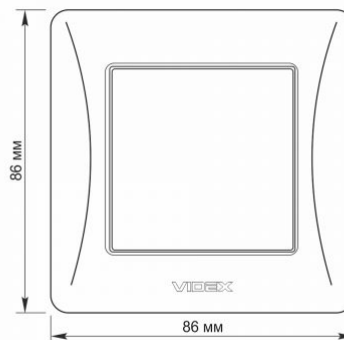

INDEX: VF-BNSW1-W

We reserve the right to make technical changes. The data contained in this material is not legally binding.

Allegro opt Sp. z o.o., ul. Mierzeja Wiślana 11,
30-732 Krakow, Poland.

The product meets the requirements of EU directives

It is forbidden to throw away waste equipment marked with the symbol of a crossed-out bin with other waste

IP20

— Class of protection against dust and moisture. Protection against solid objects larger than 12 mm; no protection against moisture