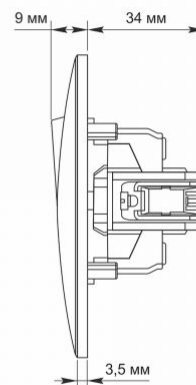

INDEX: VF-BNSW1-W

We reserve the right to make technical changes. The data contained in this material is not legally binding.

Allegro opt Sp. z o.o., ul. Mierzeja Wiślana 11,
30-732 Krakow, Poland.

The product meets the requirements of EU directives

It is forbidden to throw away waste equipment marked with the symbol of a crossed-out bin with other waste

IP20

— Class of protection against dust and moisture. Protection against solid objects larger than 12 mm; no protection against moisture