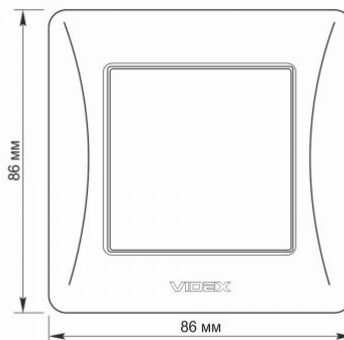

INDEX: VF-BNSW1-W

We reserve the right to make technical changes. The data contained in this material is not legally binding.

Allegro opt Sp. z o.o., ul. Mierzeja Wiślana 11,
30-732 Krakow, Poland.

The product meets the requirements of EU directives

It is forbidden to throw away waste equipment marked with the symbol of a crossed-out bin with other waste

IP20

— Class of protection against dust and moisture. Protection against solid objects larger than 12 mm; no protection against moisture