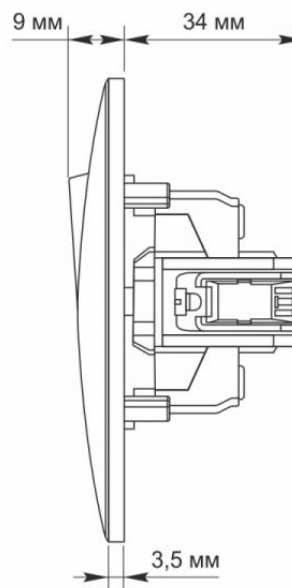

VIDEX®

VIDEX BINERA

INDEX: VF-BNSW1-W

We reserve the right to make technical changes. The data contained in this material is not legally binding.

Allegro opt Sp. z o.o., ul. Mierzeja Wiślana 11,
30-732 Krakow, Poland.

Date: 21.01.2025