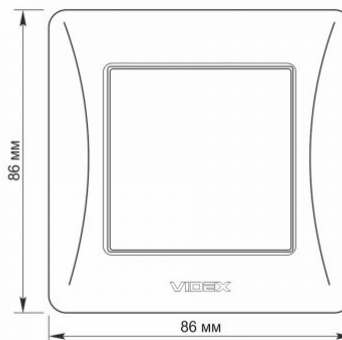

VIDEX®

VIDEX BINERA

INDEX: VF-BNSW1-W

We reserve the right to make technical changes. The data contained in this material is not legally binding.

Allegro opt Sp. z o.o., ul. Mierzeja Wiślana 11,
30-732 Krakow, Poland.

The product meets the requirements of EU directives

It is forbidden to throw away waste equipment marked with the symbol of a crossed-out bin with other waste

IP20

— Class of protection against dust and moisture. Protection against solid objects larger than 12 mm; no protection against moisture

Date: 30.03.2025