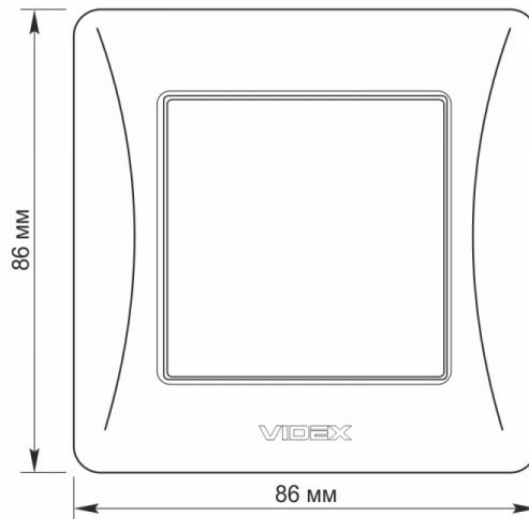

VIDEX®

VIDEX BINERA

INDEX: VF-BNSW1-W

We reserve the right to make technical changes. The data contained in this material is not legally binding.

Allegro opt Sp. z o.o., ul. Mierzeja Wiślana 11,
30-732 Krakow, Poland.

Date: 21.01.2025