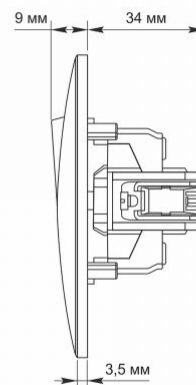

Additional information

Ingress protection	IP20
Housing material	PC, Polyamide

Dimensions

EAN	4820118294858
Height	86 mm
Width	86 mm
In the package	1 pc.
Outer box	120 pcs.

Signs marking goods

Packaging marking	CE, Utilization
--------------------------	-----------------

VIDEX BINERA

INDEX: VF-BNSW1-W

VIDEX®

VIDEX BINERA

INDEX: VF-BNSW1-W

We reserve the right to make technical changes. The data contained in this material is not legally binding.

Allegro opt Sp. z o.o., ul. Mierzeja Wiślana 11,
30-732 Krakow, Poland.

The product meets the requirements of EU directives

It is forbidden to throw away waste equipment marked with the symbol of a crossed-out bin with other waste

IP20

— Class of protection against dust and moisture. Protection against solid objects larger than 12 mm; no protection against moisture