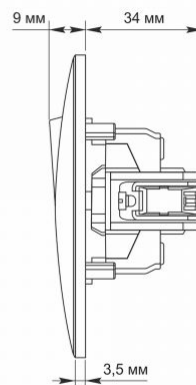

INDEX: VF-BNSW1-W

We reserve the right to make technical changes. The data contained in this material is not legally binding.

Allegro opt Sp. z o.o., ul. Mierzeja Wiślana 11,
30-732 Krakow, Poland.

The product meets the requirements of EU directives

It is forbidden to throw away waste equipment marked with the symbol of a crossed-out bin with other waste

IP20

— Class of protection against dust and moisture. Protection against solid objects larger than 12 mm; no protection against moisture