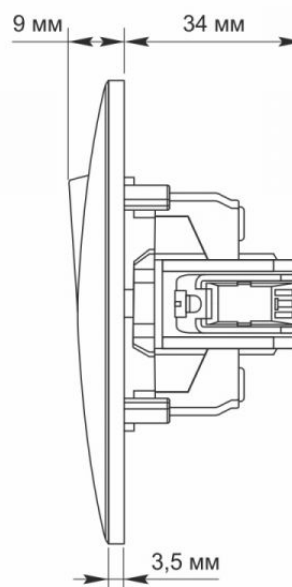

Additional information

Ingress protection	IP20
Housing material	PC, Polyamide

Dimensions

EAN	4820118294858
Height	86 mm
Width	86 mm
In the package	1 pc.
Outer box	120 pcs.

Signs marking goods

Packaging marking	CE, Utilization
--------------------------	-----------------

VIDEX BINERA

INDEX: VF-BNSW1-W

VIDEX®

VIDEX BINERA

INDEX: VF-BNSW1-W

We reserve the right to make technical changes. The data contained in this material is not legally binding.

Allegra opt Sp. z o.o., ul. Mierzeja Wiślana 11,
30-732 Krakow, Poland.