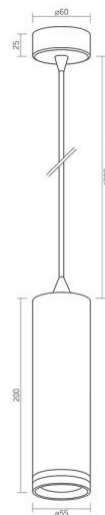

INDEX: VL-SPF05D-W

We reserve the right to make technical changes. The data contained in this material is not legally binding.

Allegro opt Sp. z o.o., ul. Mierzeja Wiślana 11,
30-732 Krakow, Poland.

The product must be used indoors

Protection against electric shock class I. A product in which the means of protection against electric shock, in addition to the main insulation, is an additional protective circuit connected to the grounding of the power supply network

IK07

— The product withstands a medium impact (e.g., from a blunt object)

-20° +40°C

— Operating temperatures range

Free

— The product does not contain mercury

IP20

— Class of protection against dust and moisture. Protection against solid objects larger than 12 mm; no protection against moisture