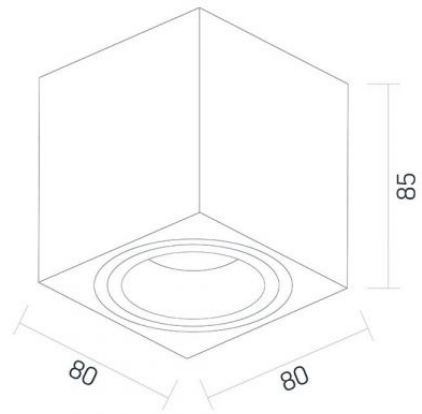

VIDEX®

VIDEX-GU10-OTTO-WHITE

INDEX: VL-SPF01-W

We reserve the right to make technical changes. The data contained in this material is not legally binding.

Allegro Opt Sp. z o.o., Handlowa 23, 05-120 Legionowo, Poland.