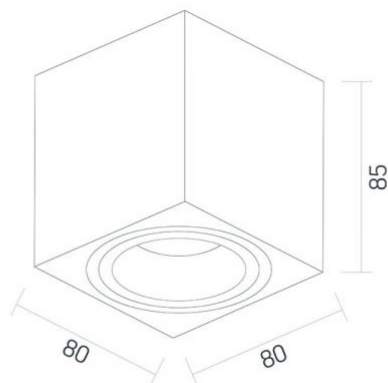

VIDEX®

VIDEX-GU10-OTTO-WHITE

INDEX: VL-SPF01-W

We reserve the right to make technical changes. The data contained in this material is not legally binding.

Allegro opt Sp. z o.o., ul. Mierzeja Wiślana 11,
30-732 Krakow, Poland.

The product must be used indoors

Protection against electric shock class I. A product in which the means of protection against electric shock, in addition to the main insulation, is an additional protective circuit connected to the grounding of the power supply network

IK07

— The product withstands a medium impact (e.g., from a blunt object)

-20° +40°C

— Operating temperatures range

Free

— The product does not contain mercury

IP20

— Class of protection against dust and moisture. Protection against solid objects larger than 12 mm; no protection against moisture