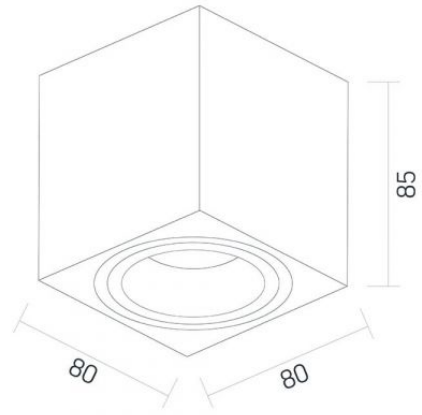

VIDEX®

VIDEX-GU10-OTTO-WHITE

INDEX: VL-SPF01-W

We reserve the right to make technical changes. The data contained in this material is not legally binding.

Allegro opt Sp. z o.o., ul. Mierzeja Wiślana 11,
30-732 Krakow, Poland.