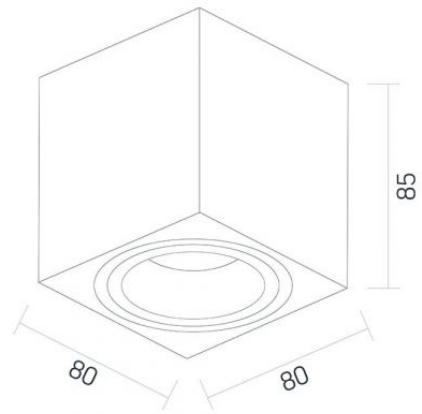

VIDEX®

VIDEX-GU10-OTTO-WHITE

INDEX: VL-SPF01-W

We reserve the right to make technical changes. The data contained in this material is not legally binding.

Allegro opt Sp. z o.o., ul. Mierzeja Wiślana 11,
30-732 Krakow, Poland.