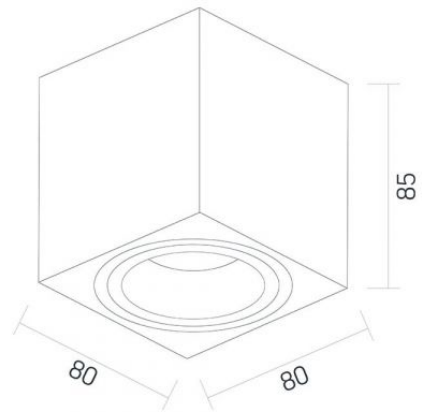

VIDEX®

VIDEX-GU10-OTTO-WHITE

INDEX: VL-SPF01-W

We reserve the right to make technical changes. The data contained in this material is not legally binding.

Allegro opt Sp. z o.o., ul. Mierzeja Wiślana 11,
30-732 Krakow, Poland.