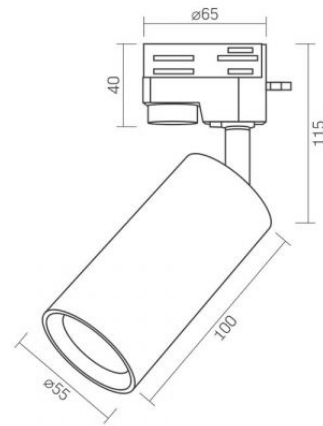

VIDEX®

VIDEX-GU10-LONZO-BLACK

INDEX: VL-SPF06C-B

We reserve the right to make technical changes. The data contained in this material is not legally binding.

Allegro opt Sp. z o.o., ul. Mierzeja Wiślana 11,
30-732 Krakow, Poland.