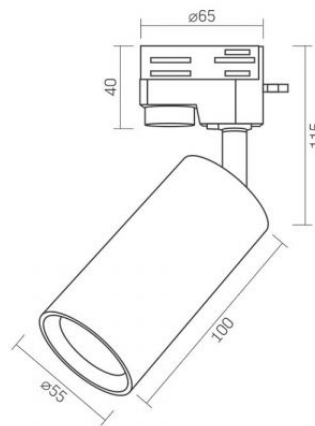

VIDEX®

VIDEX-GU10-LONZO-BLACK

INDEX: VL-SPF06C-B

We reserve the right to make technical changes. The data contained in this material is not legally binding.

Allegro opt Sp. z o.o., ul. Mierzeja Wiślana 11,
30-732 Krakow, Poland.