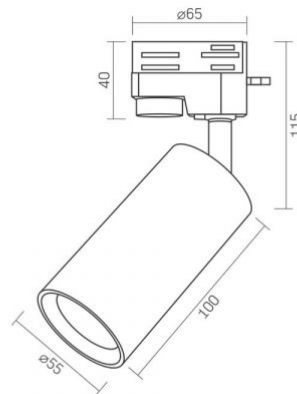

INDEX: VL-SPF06C-B

We reserve the right to make technical changes. The data contained in this material is not legally binding.

Allegro opt Sp. z o.o., ul. Mierzeja Wiślana 11,
30-732 Krakow, Poland.

The product must be used indoors

Protection against electric shock class I. A product in which the means of protection against electric shock, in addition to the main insulation, is an additional protective circuit connected to the grounding of the power supply network

— The product withstands a medium impact (e.g., from a blunt object)

— Operating temperatures range

— The product does not contain mercury

— Class of protection against dust and moisture. Protection against solid objects larger than 12 mm; no protection against moisture