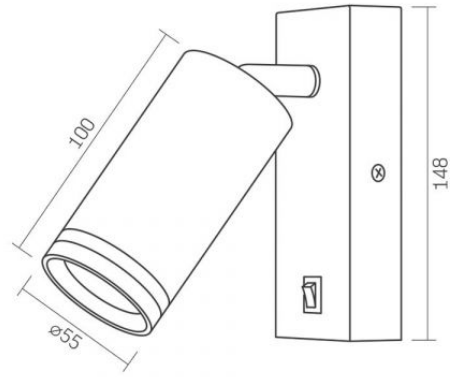

VIDEX®

IK07

-20° +40°C

Free

IP20

WARRANTY 2 YEARS

The decorative wall luminaire is intended for installation near sofas, armchairs and beds. With a mechanical switch, it's great for reading and for bedside lighting. The body of the lamp is made of aluminum - a light and durable metal that is not subject to corrosion. The surface of the case is covered with matte paint with a sandy texture, resistant to small scratches.

VIDEX-GU10-KENT-WHITE

INDEX: VL-SPF05E-W

Ingress protection	IP20
Housing material	Aluminum

Dimensions

EAN	4820246482073
------------	---------------

Height	100 mm
---------------	--------

Width	55 mm
--------------	-------

Depth	55 mm
--------------	-------

Outer box	20 pcs.
------------------	---------

VIDEX[®]

VIDEX-GU10-KENT-WHITE

INDEX: VL-SPF05E-W

We reserve the right to make technical changes. The data contained in this material is not legally binding.