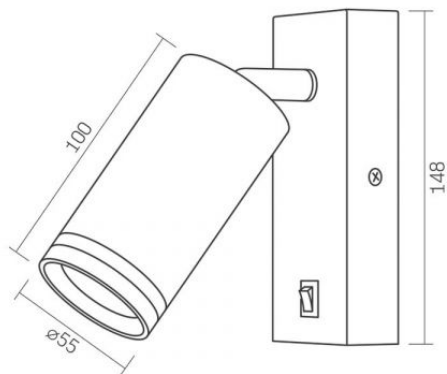

VIDEX-GU10-KENT-WHITE

INDEX: VL-SPF05E-W

Ingress protection	IP20
---------------------------	------

Housing material	Aluminum
-------------------------	----------

Dimensions

EAN	4820246482073
------------	---------------

Height	100 mm
---------------	--------

Depth	55 mm
--------------	-------

Width	55 mm
--------------	-------

Outer box	20 pcs.
------------------	---------

VIDEX[®]

VIDEX-GU10-KENT-WHITE

INDEX: VL-SPF05E-W

We reserve the right to make technical changes. The data contained in this material is not legally binding.