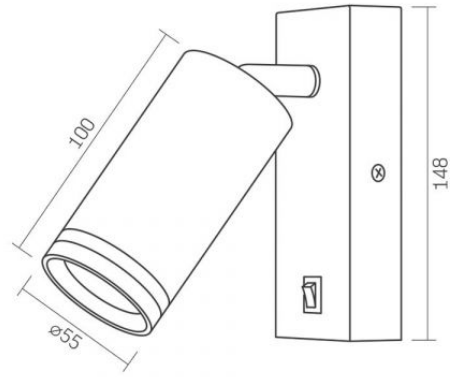

VIDEX®

VIDEX-GU10-KENT-WHITE

INDEX: VL-SPF05E-W

We reserve the right to make technical changes. The data contained in this material is not legally binding.

Allegro opt Sp. z o.o., ul. Mierzeja Wiślana 11,
30-732 Krakow, Poland.