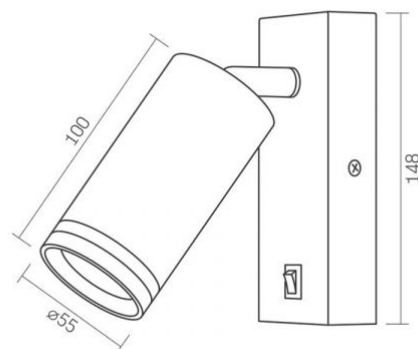

VIDEX®

VIDEX-GU10-KENT-WHITE

INDEX: VL-SPF05E-W

We reserve the right to make technical changes. The data contained in this material is not legally binding.

Allegro opt Sp. z o.o., ul. Mierzeja Wiślana 11,
30-732 Krakow, Poland.

The product must be used indoors

Protection against electric shock class I. A product in which the means of protection against electric shock, in addition to the main insulation, is an additional protective circuit connected to the grounding of the power supply network

IK07

— The product withstands a medium impact (e.g., from a blunt object)

-20° +40°C

— Operating temperatures range

Free

— The product does not contain mercury

IP20

— Class of protection against dust and moisture. Protection against solid objects larger than 12 mm; no protection against moisture