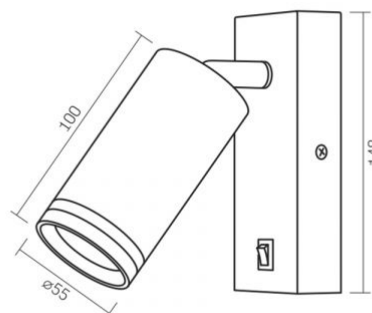

The decorative wall luminaire is intended for installation near sofas, armchairs and beds. With a mechanical switch, it's great for reading and for bedside lighting. The body of the lamp is made of aluminum - a light and durable metal that is not subject to corrosion. The surface of the case is covered with matte paint with a sandy texture, resistant to small scratches.

VIDEX-GU10-KENT-BLACK

INDEX: VL-SPF05E-B

Ingress protection	IP20
Housing material	Aluminum

Dimensions

EAN	4820246483032
Height	100 mm
Width	55 mm
Depth	55 mm
Outer box	20 pcs.

VIDEX®

VIDEX-GU10-KENT-BLACK

INDEX: VL-SPF05E-B