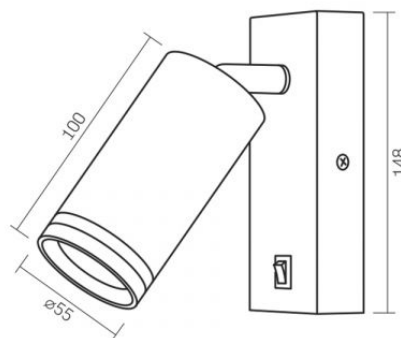

The decorative wall luminaire is intended for installation near sofas, armchairs and beds. With a mechanical switch, it's great for reading and for bedside lighting. The body of the lamp is made of aluminum - a light and durable metal that is not subject to corrosion. The surface of the case is covered with matte paint with a sandy texture, resistant to small scratches.

Mercury content	Does not contain
-----------------	------------------

VIDEX-GU10-KENT-BLACK

INDEX: VL-SPF05E-B

Ingress protection	IP20
Housing material	Aluminum

Dimensions

EAN	4820246483032
-----	---------------

Height	100 mm
--------	--------

Width	55 mm
-------	-------

Depth	55 mm
-------	-------

Outer box	20 pcs.
-----------	---------

VIDEX[®]**VIDEX-GU10-KENT-BLACK****INDEX: VL-SPF05E-B**

We reserve the right to make technical changes. The data contained in this material is not legally binding.