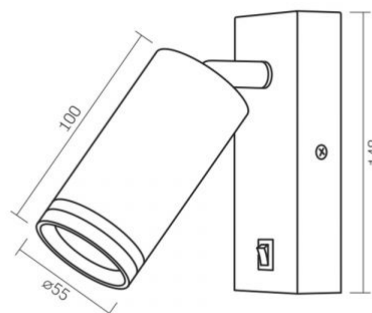

VIDEX®

VIDEX-GU10-KENT-BLACK

INDEX: VL-SPF05E-B

We reserve the right to make technical changes. The data contained in this material is not legally binding.

Allegro opt Sp. z o.o., ul. Mierzeja Wiślana 11,
30-732 Krakow, Poland.

The product must be used indoors

Protection against electric shock class I. A product in which the means of protection against electric shock, in addition to the main insulation, is an additional protective circuit connected to the grounding of the power supply network

IK07

The product withstands a medium impact (e.g., from a blunt object)

-20° +40°C

Operating temperatures range

Free

The product does not contain mercury

IP20

Class of protection against dust and moisture. Protection against solid objects larger than 12 mm; no protection against moisture