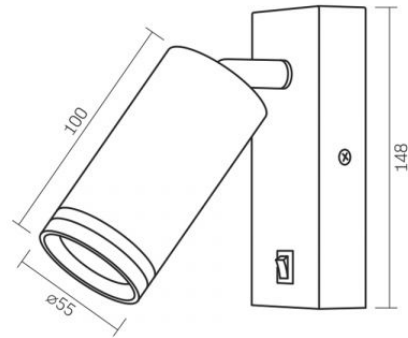

TECHNICAL CARD

Wall-mounted spot luminaire

VIDEX®

IK07

Free

IP20

WARRANTY 2 YEARS

The decorative wall luminaire is intended for installation near sofas, armchairs and beds. With a mechanical switch, it's great for reading and for bedside lighting. The body of the lamp is made of aluminum - a light and durable metal that is not subject to corrosion. The surface of the case is covered with matte paint with a sandy texture, resistant to small scratches.

VIDEX-GU10-KENT-BLACK

INDEX: VL-SPF05E-B

Ingress protection	IP20
Housing material	Aluminum

Dimensions

EAN	4820246483032
------------	---------------

Height	100 mm
---------------	--------

Width	55 mm
--------------	-------

Depth	55 mm
--------------	-------

Outer box	20 pcs.
------------------	---------

VIDEX®**VIDEX-GU10-KENT-BLACK****INDEX: VL-SPF05E-B**

We reserve the right to make technical changes. The data contained in this material is not legally binding.