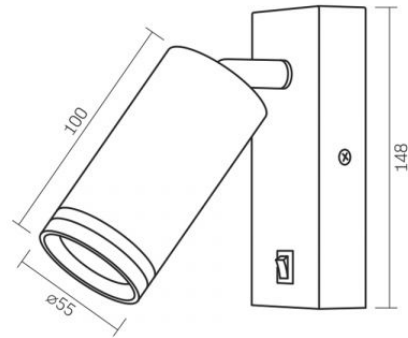

VIDEX®

VIDEX-GU10-KENT-BLACK

INDEX: VL-SPF05E-B

We reserve the right to make technical changes. The data contained in this material is not legally binding.

Allegro opt Sp. z o.o., ul. Mierzeja Wiślana 11,
30-732 Krakow, Poland.