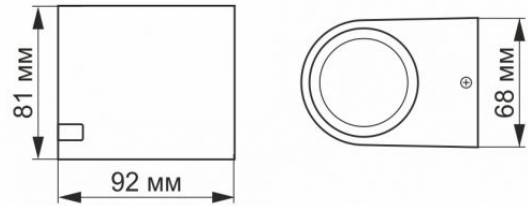

VIDEX®

VIDEX-GU10-JUSTIN-BLACK

INDEX: VL-AR021B

We reserve the right to make technical changes. The data contained in this material is not legally binding.

Allegro opt Sp. z o.o., ul. Mierzeja Wiślana 11,
30-732 Krakow, Poland.