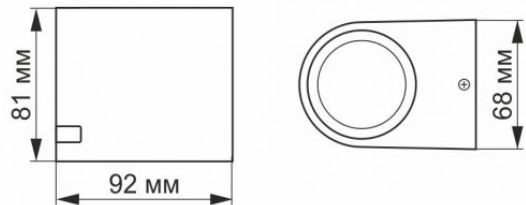

### Additional information

**Place of installation** Wall

**Housing colour** Black

**Operating temperature range** -20° +40°C

**Ingress protection** IP54

**Housing material** Aluminum

### Dimensions

**EAN** 4820246480833

**Height** 81 mm

**Width** 68 mm

**Depth** 92 mm

**Outer box** 20 pcs.

**VIDEX<sup>®</sup>****VIDEX-GU10-JUSTIN-BLACK****INDEX: VL-AR021B**

We reserve the right to make technical changes. The data contained in this material is not legally binding.