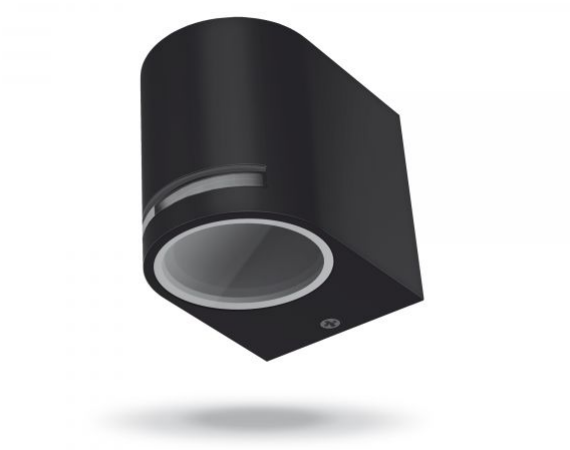

TECHNICAL CARD

Facade luminaire

VIDEX®

VIDEX-GU10-JUSTIN-BLACK

INDEX: VL-AR021B

IP54

WARRANTY 3 YEARS

General parameters

Light source replaceable end user

Electrical parameters

Rated voltage, frequency AC 220-240 V, 50/60 Hz

Input interface Terminal block

Additional information

Place of installation Wall

Housing colour Black

Operating temperature range -20° +40°C

Ingress protection IP54

Housing material Aluminum

Dimensions

EAN 4820246480833

Height 81 mm

Outer box 20 pcs.

Width 68 mm

Depth 92 mm