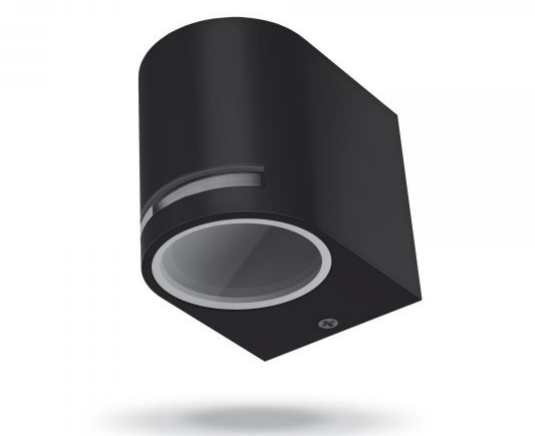

VIDEX®

VIDEX-GU10-JUSTIN-BLACK

INDEX: VL-AR021B

IP54

WARRANTY 3 YEARS

General parameters

Light source replaceable end user

Electrical parameters

Rated voltage, frequency AC 220-240 V, 50/60 Hz

Input interface Terminal block

Additional information

Place of installation Wall

Housing colour Black

Operating temperature range -20° +40°C

Ingress protection IP54

Housing material Aluminum

Dimensions

EAN 4820246480833

Height 81 mm

Depth 92 mm

Width 68 mm

Outer box 20 pcs.