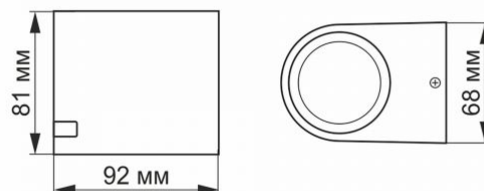

INDEX: VL-AR021B

We reserve the right to make technical changes. The data contained in this material is not legally binding.

Allegro opt Sp. z o.o., ul. Mierzeja Wiślana 11,
30-732 Krakow, Poland.

-20° +40°C

— Operating temperatures range

IP54

— Class of protection against dust and moisture.
The product is protected against the ingress of water and dust particles into the housing