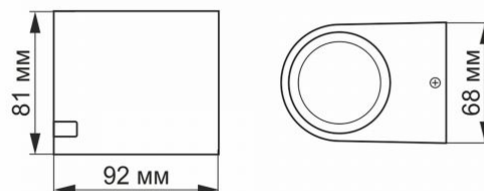

VIDEX®

VIDEX-GU10-JUSTIN-BLACK

INDEX: VL-AR021B

We reserve the right to make technical changes. The data contained in this material is not legally binding.

Allegro opt Sp. z o.o., ul. Mierzeja Wiślana 11,
30-732 Krakow, Poland.

-20° +40°C

— Operating temperatures range

IP54

— Class of protection against dust and moisture.
The product is protected against the ingress of water and dust particles into the housing