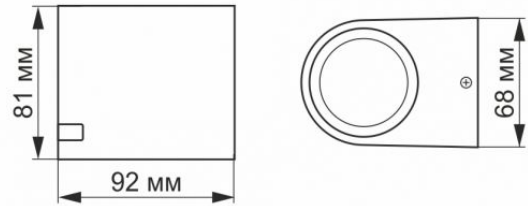

### Additional information

**Place of installation** Wall

**Housing colour** Black

**Operating temperature range** -20° +40°C

**Ingress protection** IP54

**Housing material** Aluminum

### Dimensions

**EAN** 4820246480833

**Height** 81 mm

**Width** 68 mm

**Depth** 92 mm

**Outer box** 20 pcs.

**VIDEX<sup>®</sup>****VIDEX-GU10-JUSTIN-BLACK****INDEX: VL-AR021B**

We reserve the right to make technical changes. The data contained in this material is not legally binding.