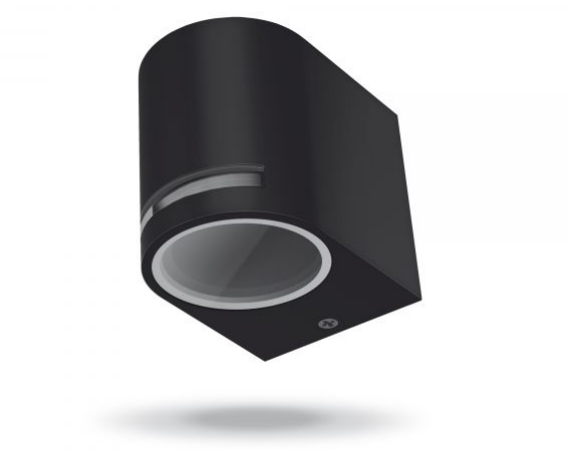

TECHNICAL CARD

Facade luminaire

VIDEX®

VIDEX-GU10-JUSTIN-BLACK

INDEX: VL-AR021B

IP54

WARRANTY 3 YEARS

General parameters

Light source replaceable end user

Electrical parameters

Rated voltage, frequency AC 220-240 V, 50/60 Hz

Input interface Terminal block

Additional information

Place of installation Wall

Housing colour Black

Operating temperature range -20° +40°C

Ingress protection IP54

Housing material Aluminum

Dimensions

EAN 4820246480833

Outer box 20 pcs.

Height 81 mm

Width 68 mm

Depth 92 mm