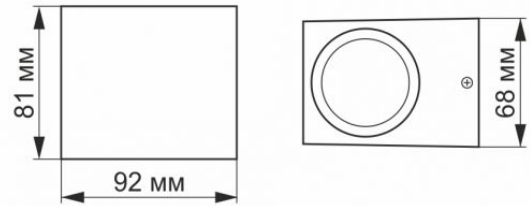

INDEX: VL-AR011G

We reserve the right to make technical changes. The data contained in this material is not legally binding.

Allegro opt Sp. z o.o., ul. Mierzeja Wiślana 11,
30-732 Krakow, Poland.