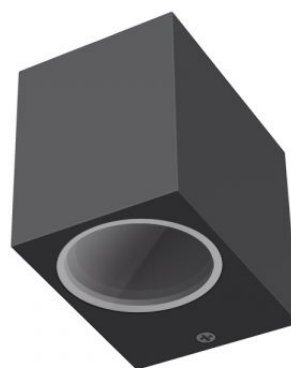

## VIDEX-GU10-ARON-GRAY

### Dimensions

EAN	4820246480819
-----	---------------

Height	81 mm
--------	-------

Depth	92 mm
-------	-------

Width	68 mm
-------	-------

Outer box	20 pcs.
-----------	---------

**INDEX: VL-AR011G**

We reserve the right to make technical changes. The data contained in this material is not legally binding.