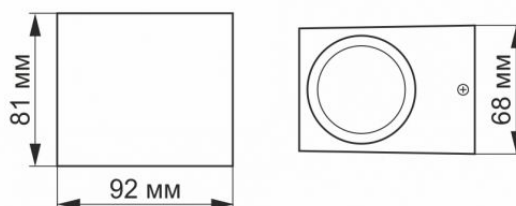

### Dimensions

EAN	4820246480819
-----	---------------

Height	81 mm
--------	-------

Depth	92 mm
-------	-------

Width	68 mm
-------	-------

Outer box	20 pcs.
-----------	---------

**INDEX: VL-AR011G**

We reserve the right to make technical changes. The data contained in this material is not legally binding.