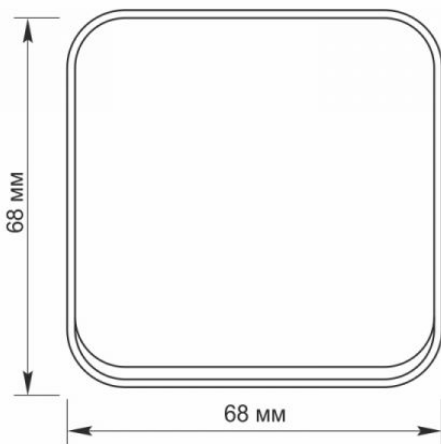

INDEX: VF-BNS11-BG

We reserve the right to make technical changes. The data contained in this material is not legally binding.

Allegro opt Sp. z o.o., ul. Mierzeja Wiślana 11,
30-732 Krakow, Poland.