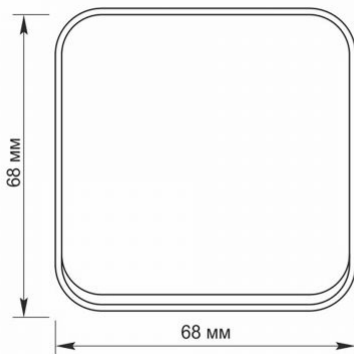

INDEX: VF-BNS11-BG

We reserve the right to make technical changes. The data contained in this material is not legally binding.

Allegro opt Sp. z o.o., ul. Mierzeja Wiślana 11,
30-732 Krakow, Poland.

The product meets the requirements of EU directives

It is forbidden to throw away waste equipment marked with the symbol of a crossed-out bin with other waste

— Class of protection against dust and moisture. Protection against solid objects larger than 12 mm; no protection against moisture