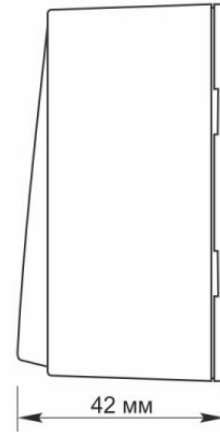

INDEX: VF-BNS11-BG

We reserve the right to make technical changes. The data contained in this material is not legally binding.

Allegro opt Sp. z o.o., ul. Mierzeja Wiślana 11,
30-732 Krakow, Poland.