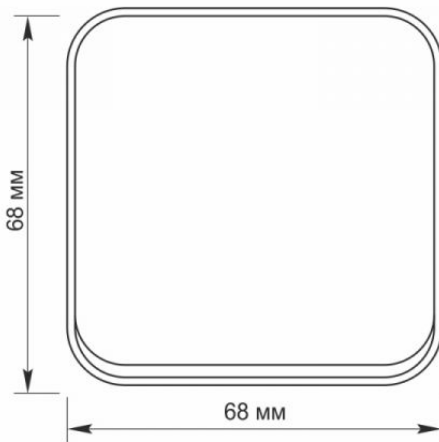

INDEX: VF-BNS11-BG

We reserve the right to make technical changes. The data contained in this material is not legally binding.

Allegro opt Sp. z o.o., ul. Mierzeja Wiślana 11,
30-732 Krakow, Poland.