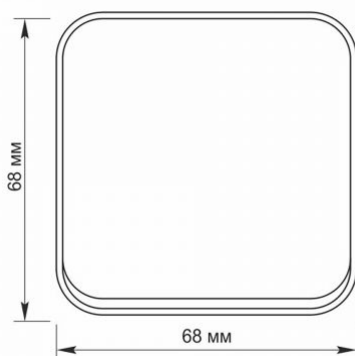

INDEX: VF-BNS11-BG

We reserve the right to make technical changes. The data contained in this material is not legally binding.

Allegro opt Sp. z o.o., ul. Mierzeja Wiślana 11,
30-732 Krakow, Poland.

The product meets the requirements of EU directives

It is forbidden to throw away waste equipment marked with the symbol of a crossed-out bin with other waste

— Class of protection against dust and moisture. Protection against solid objects larger than 12 mm; no protection against moisture