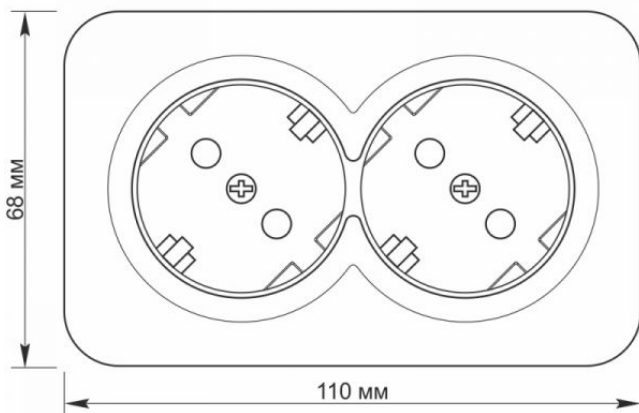

Additional information

Ingress protection	IP20
--------------------	------

Housing material	Iron alloy, Steel, PC, Polyamide, Bronze
------------------	---

Dimensions

EAN	4820246482547
-----	---------------

Height	110 mm
--------	--------

Width	68 mm
-------	-------

Depth	42 mm
-------	-------

In the package	1 pc.
----------------	-------

Outer box	70 pcs.
-----------	---------

Signs marking goods

Packaging marking	CE, Utilization
-------------------	-----------------