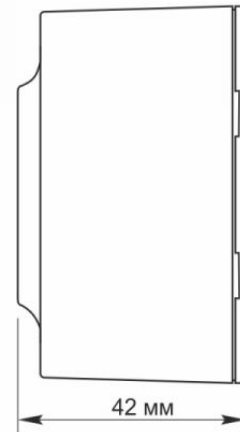

INDEX: VF-BNS22G-BG

We reserve the right to make technical changes. The data contained in this material is not legally binding.

Allegro opt Sp. z o.o., ul. Mierzeja Wiślana 11,
30-732 Krakow, Poland.