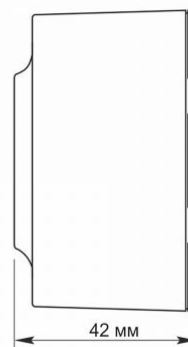

INDEX: VF-BNS22G-BG

We reserve the right to make technical changes. The data contained in this material is not legally binding.

Allegro opt Sp. z o.o., ul. Mierzeja Wiślana 11,
30-732 Krakow, Poland.

The product meets the requirements of EU directives

It is forbidden to throw away waste equipment marked with the symbol of a crossed-out bin with other waste

— Class of protection against dust and moisture. Protection against solid objects larger than 12 mm; no protection against moisture