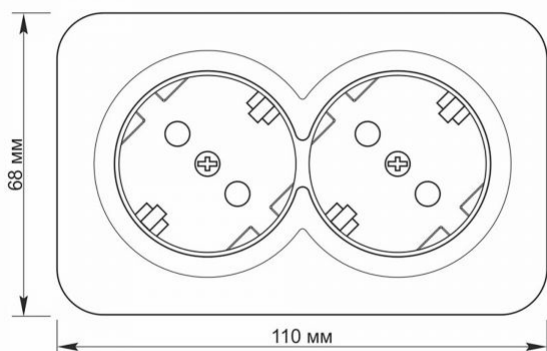

INDEX: VF-BNS22G-BG

We reserve the right to make technical changes. The data contained in this material is not legally binding.

Allegro opt Sp. z o.o., ul. Mierzeja Wiślana 11,
30-732 Krakow, Poland.

The product meets the requirements of EU directives

It is forbidden to throw away waste equipment marked with the symbol of a crossed-out bin with other waste

— Class of protection against dust and moisture. Protection against solid objects larger than 12 mm; no protection against moisture