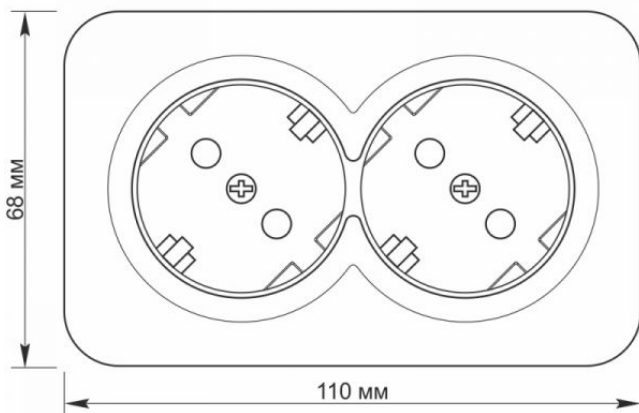

INDEX: VF-BNS22G-BG

We reserve the right to make technical changes. The data contained in this material is not legally binding.

Allegro opt Sp. z o.o., ul. Mierzeja Wiślana 11,
30-732 Krakow, Poland.