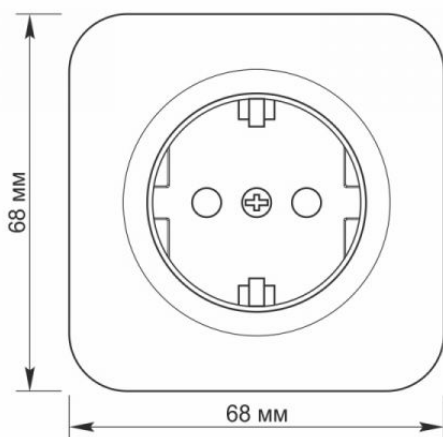

INDEX: VF-BNS21G-BG

We reserve the right to make technical changes. The data contained in this material is not legally binding.

Allegro opt Sp. z o.o., ul. Mierzeja Wiślana 11,
30-732 Krakow, Poland.