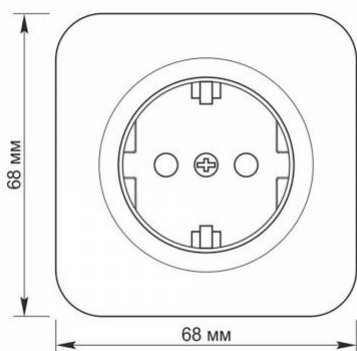

INDEX: VF-BNS21G-BG

We reserve the right to make technical changes. The data contained in this material is not legally binding.

Allegro opt Sp. z o.o., ul. Mierzeja Wiślana 11,
30-732 Krakow, Poland.

The product meets the requirements of EU directives

It is forbidden to throw away waste equipment marked with the symbol of a crossed-out bin with other waste

— Class of protection against dust and moisture. Protection against solid objects larger than 12 mm; no protection against moisture