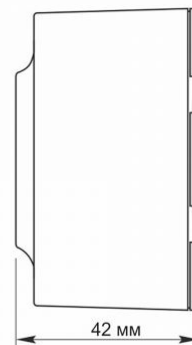

INDEX: VF-BNS21G-BG

We reserve the right to make technical changes. The data contained in this material is not legally binding.

Allegro opt Sp. z o.o., ul. Mierzeja Wiślana 11,
30-732 Krakow, Poland.

The product meets the requirements of EU directives

It is forbidden to throw away waste equipment marked with the symbol of a crossed-out bin with other waste

— Class of protection against dust and moisture. Protection against solid objects larger than 12 mm; no protection against moisture