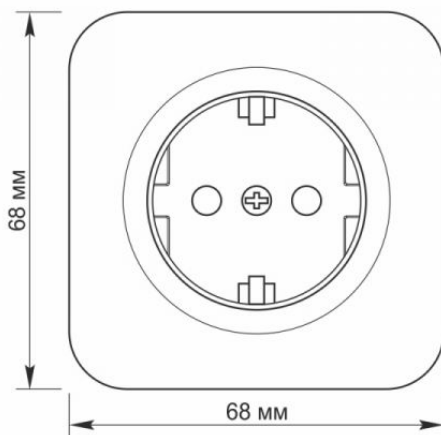

INDEX: VF-BNS21G-BG

We reserve the right to make technical changes. The data contained in this material is not legally binding.

Allegro opt Sp. z o.o., ul. Mierzeja Wiślana 11,
30-732 Krakow, Poland.