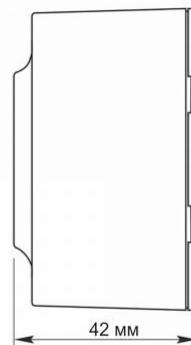

INDEX: VF-BNS21G-BG

We reserve the right to make technical changes. The data contained in this material is not legally binding.

Allegro opt Sp. z o.o., ul. Mierzeja Wiślana 11,
30-732 Krakow, Poland.

The product meets the requirements of EU directives

It is forbidden to throw away waste equipment marked with the symbol of a crossed-out bin with other waste

— Class of protection against dust and moisture. Protection against solid objects larger than 12 mm; no protection against moisture