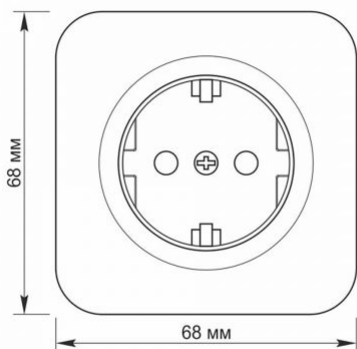

INDEX: VF-BNS21G-BG

We reserve the right to make technical changes. The data contained in this material is not legally binding.

Allegro opt Sp. z o.o., ul. Mierzeja Wiślana 11,
30-732 Krakow, Poland.

The product meets the requirements of EU directives

It is forbidden to throw away waste equipment marked with the symbol of a crossed-out bin with other waste

— Class of protection against dust and moisture. Protection against solid objects larger than 12 mm; no protection against moisture