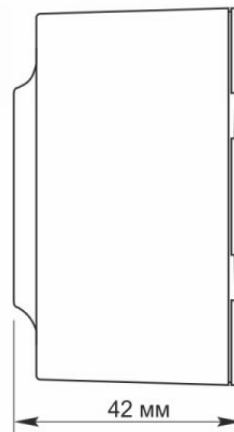

INDEX: VF-BNS21G-BG

We reserve the right to make technical changes. The data contained in this material is not legally binding.

Allegro opt Sp. z o.o., ul. Mierzeja Wiślana 11,
30-732 Krakow, Poland.