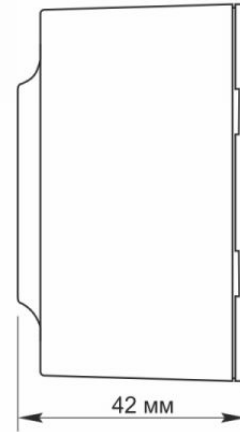

INDEX: VF-BNS21G-BG

We reserve the right to make technical changes. The data contained in this material is not legally binding.

Allegro opt Sp. z o.o., ul. Mierzeja Wiślana 11,
30-732 Krakow, Poland.