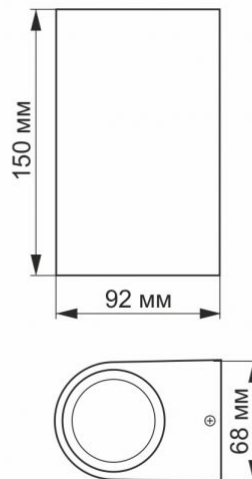

INDEX: VL-AR032-062B

We reserve the right to make technical changes. The data contained in this material is not legally binding.

Allegro opt Sp. z o.o., ul. Mierzeja Wiślana 11,
30-732 Krakow, Poland.

The product must be used outdoors

Protection against electric shock class I. A product in which the means of protection against electric shock, in addition to the main insulation, is an additional protective circuit connected to the grounding of the power supply network

The product can be installed and used in/on normally flammable surfaces

The product meets the requirements of EU directives

It is forbidden to throw away waste equipment marked with the symbol of a crossed-out bin with other waste

— Rated beam angle

— Ra > 80 - color rendering index

— Rated On/off cycles

— The product withstands a medium impact (e.g., from a blunt object)

— Nominal lifetime (hours)

— The product does not emit ultraviolet light

— The product is incompatible with light regulators

— Operating temperatures range

— Colour consistency in MacAdam ellipses (SDCM)

— The product does not contain mercury

— Class of protection against dust and moisture. The product is protected against the ingress of water and dust particles into the housing