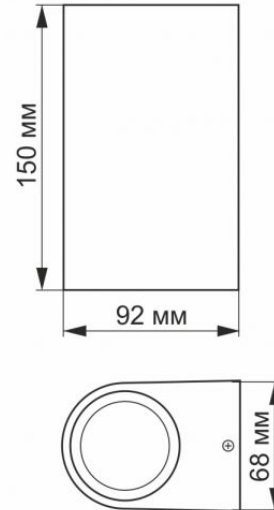

VIDEX®

VIDEX-6W-PELLE-BLACK

INDEX: VL-AR032-062B

We reserve the right to make technical changes. The data contained in this material is not legally binding.

Allegro opt Sp. z o.o., ul. Mierzeja Wiślana 11,
30-732 Krakow, Poland.