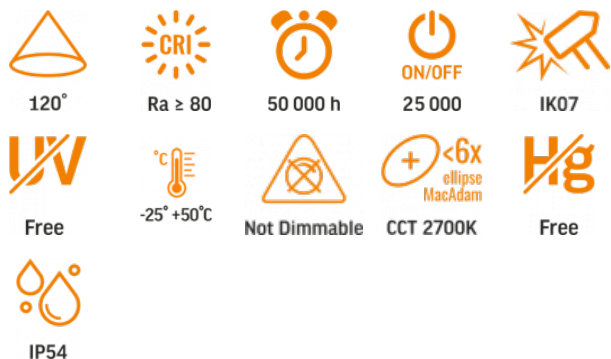

VIDEX®

VIDEX-6W-PELLE-BLACK

INDEX: VL-AR032-062B

TECHNICAL CARD

Facade double-sided luminaire

Pursuant to the provisions of the WEEE Act, it is forbidden to put waste equipment marked with the symbol of a crossed out bin together with other waste. The user, wishing to get rid of electronic and electrical equipment, is obliged to return it to a waste equipment collection point. There are no hazardous components in the equipment that have a particularly negative impact on the environment and human health.

VIDEX®

WARRANTY 3 YEARS

WARM WHITE

2700K

Warm White / Ciepła biel / Tepla bila / Blanc chaud / Tepla biela / Warm wit / Meleg feher / Topla bela / Topla bijela / Warmweiß / Alb cald / Siltai balta / Silti balta / Soe valge / Тепло бяла / Bianco caldo.

General parameters

Control gear replaceable	no
Light source replaceable	no

Type of light source

Energy class of the light source	F
Dimmable	no
Technology	LED

Electrical parameters

On-mode power (P _{on})	6 W
Rated voltage, frequency	AC 220-240 V, 50/60 Hz
Rated current	55 mA

VIDEX-6W-PELLE-BLACK

INDEX: VL-AR032-062B

Input interface	Terminal block
Electric shock protection class	I
Energy consumption in on-mode of the light source (kWh/1000h)	6

Photometric parameters

Useful luminous flux of the light source (Φ _{use})	600 Lm
Correlated color temperature	2700K (warm white)
Beam angle	120°
Color rendering index (CRI)	Ra > 80
Lifetime	50000 h
On/Off cycles	25000
Useful luminous flux of the light source reference	in a sphere (360°)
Colour consistency in MacAdam ellipses (SDCM)	<6 (2700K)
CRI Min	Ra 80
CRI Max	Ra 88