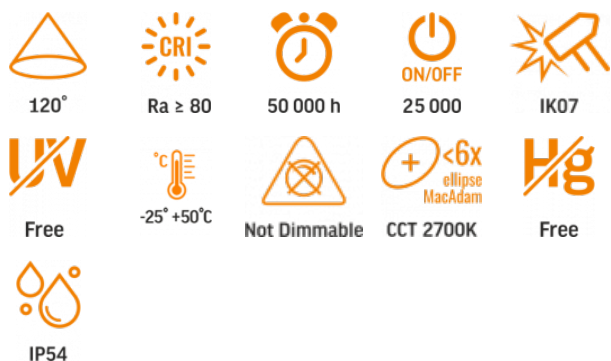

VIDEX®

VIDEX-6W-PELLE-BLACK

INDEX: VL-AR032-062B

TECHNICAL CARD

Facade double-sided luminaire

Pursuant to the provisions of the WEEE Act, it is forbidden to put waste equipment marked with the symbol of a crossed out bin together with other waste. The user, wishing to get rid of electronic and electrical equipment, is obliged to return it to a waste equipment collection point. There are no hazardous components in the equipment that have a particularly negative impact on the environment and human health.

VIDEX®

WARRANTY 3 YEARS

WARM WHITE

2700K

Warm White / Ciepła biel / Tepla bila / Blanc chaud / Tepla biela / Warm wit / Meleg feher / Topla bela / Topla bijela / Warmweiß / Alb cald / Siltai balta / Silti balta / Soe valge / Тепло бяла / Bianco caldo.

General parameters

Control gear replaceable	no
Light source replaceable	no

Type of light source

Energy class of the light source	F
Dimmable	no
Technology	LED

Electrical parameters

On-mode power (P _{on})	6 W
Rated voltage, frequency	AC 220-240 V, 50/60 Hz
Rated current	55 mA

VIDEX-6W-PELLE-BLACK

INDEX: VL-AR032-062B

Input interface	Terminal block
Electric shock protection class	I
Energy consumption in on-mode of the light source (kWh/1000h)	6

Photometric parameters

Useful luminous flux of the contained light source (Φ _{use})	600 Lm
Correlated color temperature	2700K (warm white)
Beam angle	120°
Color rendering index (CRI)	Ra > 80
Lifetime	50000 h
On/Off cycles	25000
Useful luminous flux of the light source reference	in a sphere (360°)
Colour consistency in MacAdam ellipses (SDCM)	<6 (2700K)
CRI Min	Ra 80
CRI Max	Ra 88