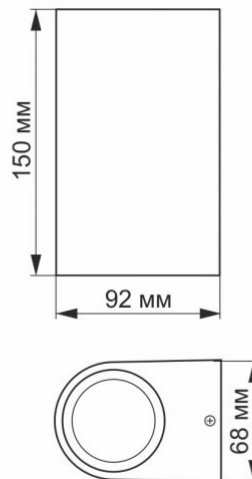

VIDEX®

VIDEX-6W-PELLE-BLACK

INDEX: VL-AR032-062B

We reserve the right to make technical changes. The data contained in this material is not legally binding.

Allegro opt Sp. z o.o., ul. Mierzeja Wiślana 11,
30-732 Krakow, Poland.

The product must be used outdoors

Protection against electric shock class I. A product in which the means of protection against electric shock, in addition to the main insulation, is an additional protective circuit connected to the grounding of the power supply network

The product can be installed and used in/on normally flammable surfaces

The product meets the requirements of EU directives

It is forbidden to throw away waste equipment marked with the symbol of a crossed-out bin with other waste

— Rated beam angle

— Ra > 80 - color rendering index

— Rated On/off cycles

— The product withstands a medium impact (e.g., from a blunt object)

— Nominal lifetime (hours)

— The product does not emit ultraviolet light

— The product is incompatible with light regulators

— Operating temperatures range

— Colour consistency in MacAdam ellipses (SDCM)

— The product does not contain mercury

— Class of protection against dust and moisture. The product is protected against the ingress of water and dust particles into the housing

Date: 4.06.2026