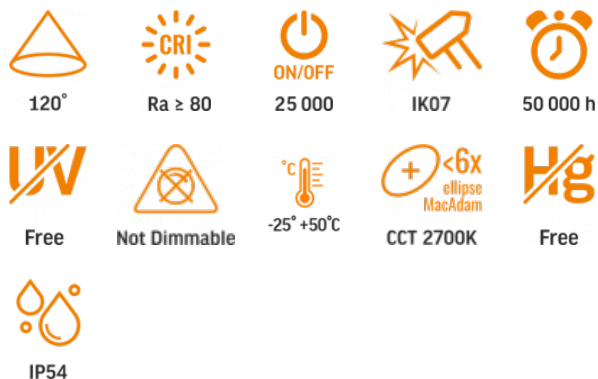

TECHNICAL CARD

Facade double-sided luminaire

Pursuant to the provisions of the WEEE Act, it is forbidden to put waste equipment marked with the symbol of a crossed out bin together with other waste. The user, wishing to get rid of electronic and electrical equipment, is obliged to return it to a waste equipment collection point. There are no hazardous components in the equipment that have a particularly negative impact on the environment and human health.

VIDEX®

WARRANTY 3 YEARS

WARM WHITE

2700K

Warm White / Ciepła biel / Tepla bila / Blanc chaud / Tepla biela / Warm wit / Meleg feher / Topla bela / Topla bijela / Warmweiß / Alb cald / Šiltai balta / Silti balta / Soe valge / Тепло бяла / Bianco caldo.

General parameters

Light source or containing product	Containing product
Control gear replaceable	no
Light source replaceable	no

Type of light source

Dimmable	no
Technology	LED
Energy efficiency class of the contained light source	F

Electrical parameters

On-mode power (Pon)	6 W
---------------------	-----

VIDEX-6W-PELLE-BLACK

INDEX: VL-AR032-062B

Rated voltage, frequency	AC 220-240 V, 50/60 Hz
Rated current	55 mA
Input interface	Terminal block
Electric shock protection class	I
Energy consumption in on-mode of the light source (kWh/1000h)	6