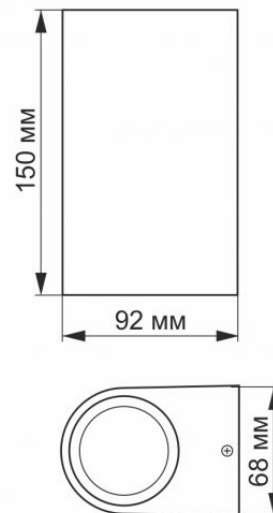

VIDEX®

VIDEX-6W-PELLE-BLACK

INDEX: VL-AR032-062B

We reserve the right to make technical changes. The data contained in this material is not legally binding.

Allegro opt Sp. z o.o., ul. Mierzeja Wiślana 11,
30-732 Krakow, Poland.