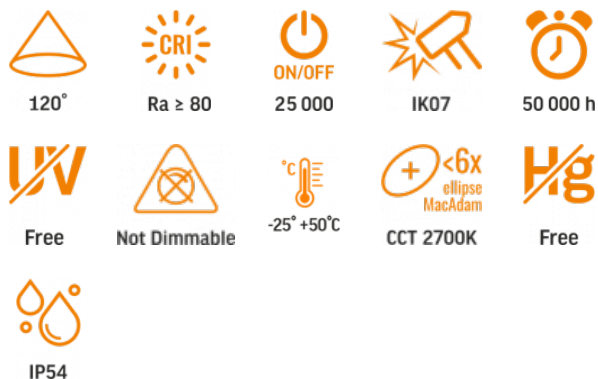

TECHNICAL CARD

Facade double-sided luminaire

Pursuant to the provisions of the WEEE Act, it is forbidden to put waste equipment marked with the symbol of a crossed out bin together with other waste. The user, wishing to get rid of electronic and electrical equipment, is obliged to return it to a waste equipment collection point. There are no hazardous components in the equipment that have a particularly negative impact on the environment and human health.

VIDEX®

WARRANTY 3 YEARS

WARM WHITE

2700K

Warm White / Ciepła biel / Tepla bila / Blanc chaud / Tepla biela / Warm wit / Meleg feher / Topla bela / Topla bijela / Warmweiß / Alb cald / Šiltai balta / Silti balta / Soe valge / Тепло бяла / Bianco caldo.

Electrical parameters

On-mode power (Pon)	6 W
---------------------	-----

VIDEX-6W-PELLE-BLACK

INDEX: VL-AR032-062B

Rated voltage, frequency	AC 220-240 V, 50/60 Hz
Rated current	55 mA
Input interface	Terminal block
Electric shock protection class	I
Energy consumption in on-mode of the light source (kWh/1000h)	6

Photometric parameters

Useful luminous flux of the contained light source (Φuse)	600 Lm
Correlated color temperature	2700K (warm white)
Beam angle	120°
Color rendering index (CRI)	Ra > 80
On/Off cycles	25000
Lifetime (L70B50)	50000 h
Useful luminous flux of the light source reference	in a sphere (360°)
Colour consistency in MacAdam ellipses (SDCM)	<6 (2700K)
CRI Min	Ra 80
CRI Max	Ra 88