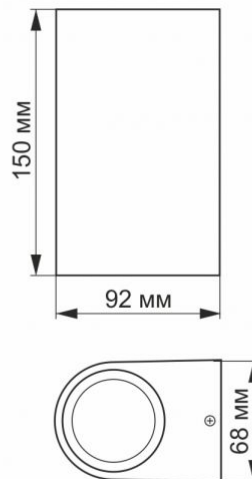

VIDEX®

VIDEX-6W-PELLE-BLACK

INDEX: VL-AR032-062B

We reserve the right to make technical changes. The data contained in this material is not legally binding.

Allegro opt Sp. z o.o., ul. Mierzeja Wiślana 11, 30-732 Krakow, Poland.

The product must be used outdoors

Protection against electric shock class I. A product in which the means of protection against electric shock, in addition to the main insulation, is an additional protective circuit connected to the grounding of the power supply network

The product can be installed and used in/on normally flammable surfaces

The product meets the requirements of EU directives

It is forbidden to throw away waste equipment marked with the symbol of a crossed-out bin with other waste

— Rated beam angle

— Ra > 80 - color rendering index

— Rated On/off cycles

— The product withstands a medium impact (e.g., from a blunt object)

— Nominal lifetime (hours)

— The product does not emit ultraviolet light

— The product is incompatible with light regulators

— Operating temperatures range

— Colour consistency in MacAdam ellipses (SDCM)

— The product does not contain mercury

— Class of protection against dust and moisture. The product is protected against the ingress of water and dust particles into the housing

Date: 29.03.2025