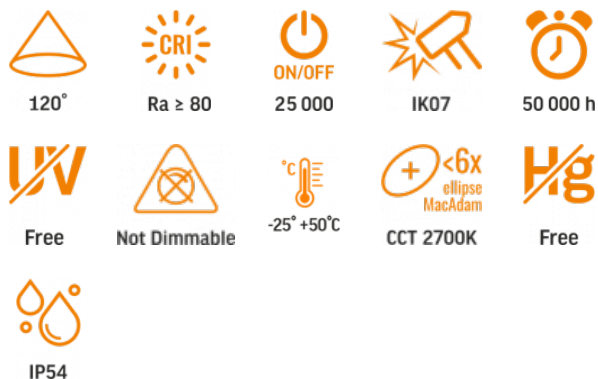

VIDEX®

WARRANTY 3 YEARS

WARM WHITE

2700K

Warm White / Ciepła biel / Tepla bila / Blanc chaud / Tepla biela / Warm wit / Meleg feher / Topla bela / Topla bijela / Warmweiß / Alb cald / Šiltai balta / Silti balta / Soe valge / Тепло бяла / Bianco caldo.

General parameters

Light source or containing product	Containing product
Control gear replaceable	no
Light source replaceable	no

Type of light source

Energy efficiency class of the contained light source	F
Dimmable	no
Technology	LED

Electrical parameters

On-mode power (Pon)	6 W

VIDEX-6W-PELLE-BLACK

INDEX: VL-AR032-062B

Rated voltage, frequency	AC 220-240 V, 50/60 Hz
Rated current	55 mA
Input interface	Terminal block
Electric shock protection class	I
Energy consumption in on-mode of the light source (kWh/1000h)	6

Photometric parameters

Useful luminous flux of the contained light source (Φuse)	600 Lm
Correlated color temperature	2700K (warm white)
Beam angle	120°
Color rendering index (CRI)	Ra > 80
On/Off cycles	25000
Lifetime (L70B50)	50000 h
Useful luminous flux of the light source reference	in a sphere (360°)
Colour consistency in MacAdam ellipses (SDCM)	<6 (2700K)
CRI Min	Ra 80
CRI Max	Ra 88

Additional information

Place of installation	Wall
Place of application	outdoor
Impact protection	IK07
Housing colour	Black
Ultraviolet radiation	no