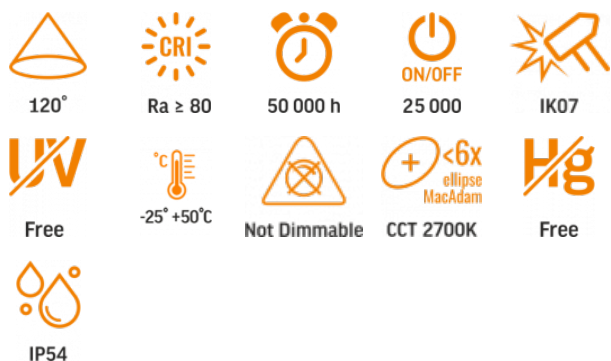

VIDEX®

VIDEX-6W-PELLE-BLACK

INDEX: VL-AR032-062B

TECHNICAL CARD

Facade double-sided luminaire

Pursuant to the provisions of the WEEE Act, it is forbidden to put waste equipment marked with the symbol of a crossed out bin together with other waste. The user, wishing to get rid of electronic and electrical equipment, is obliged to return it to a waste equipment collection point. There are no hazardous components in the equipment that have a particularly negative impact on the environment and human health.

VIDEX®

WARRANTY 3 YEARS

WARM WHITE

2700K

Warm White / Ciepła biel / Tepla bila / Blanc chaud / Tepla biela / Warm wit / Meleg feher / Topla bela / Topla bijela / Warmweiß / Alb cald / Siltai balta / Silti balta / Soe valge / Тепло бяла / Bianco caldo.

| | |
|--|--------------------|
| Useful luminous flux of the light source (Φuse) | 600 Lm |
| Correlated color temperature | 2700K (warm white) |
| Beam angle | 120° |
| Color rendering index (CRI) | Ra > 80 |
| Lifetime | 50000 h |
| On/Off cycles | 25000 |
| Useful luminous flux of the light source reference | in a sphere (360°) |
| Colour consistency in MacAdam ellipses (SDCM) | <6 (2700K) |
| CRI Min | Ra 80 |
| CRI Max | Ra 88 |

Additional information

| | |
|--|------------|
| Place of installation | Wall |
| Place of application | outdoor |
| Housing colour | Black |
| Impact protection | IK07 |
| Ultraviolet radiation | no |
| Operating temperature range | -25° +50°C |
| Suitable for installation in normally flammable surfaces | yes |