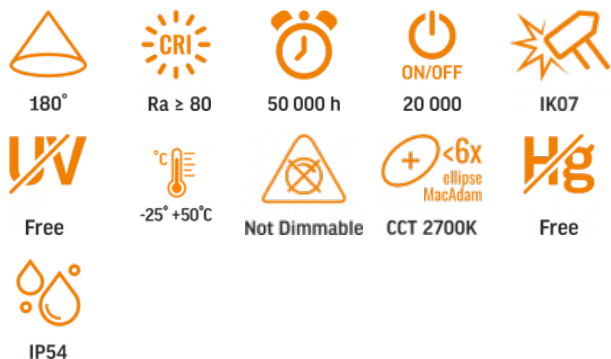

VIDEX®

WARRANTY 2 YEARS

WARM WHITE

2700K

Warm White / Ciepła biel / Tepla bila / Blanc chaud / Tepla biela / Warm wit / Meleg feher / Topla bela / Topla bijela / Warmweiß / Alb cald / Siltai balta / Silti balta / Soe valge / Тепло бяла / Bianco caldo.

General parameters

Control gear replaceable	no
Light source replaceable	no

Type of light source

Energy class of the light source	E
Dimmable	no
Technology	LED

Electrical parameters

On-mode power (P_{on})	6 W
Rated voltage, frequency	AC 220-240 V, 50/60 Hz
Rated current	42 mA

VIDEX-6W-EVAN-WHITE

INDEX: VL-AR06-062W

Input interface	Terminal block
Electric shock protection class	I
Energy consumption in on-mode of the light source (kWh/1000h)	6

Photometric parameters

Useful luminous flux of the light source (Φ_{use})	660 Lm
Correlated color temperature	2700K (warm white)
Beam angle	180°
Color rendering index (CRI)	Ra > 80
Lifetime	50000 h
On/Off cycles	20000
Useful luminous flux of the light source reference	in a sphere (360°)
Colour consistency in MacAdam ellipses (SDCM)	<6 (2700K)
CRI Min	Ra 80
CRI Max	Ra 88

Additional information

Place of installation	Wall
Place of application	indoor, outdoor
Housing colour	White
Impact protection	IK07
Ultraviolet radiation	no
Operating temperature range	-25° +50°C