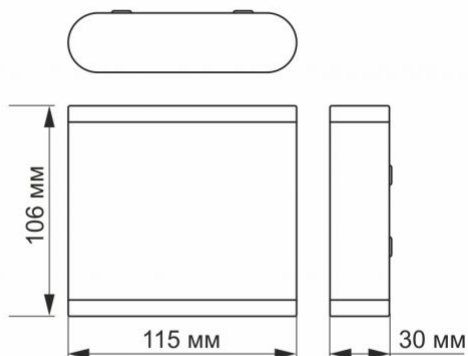

VIDEX®

VIDEX-6W-EVAN-WHITE

INDEX: VL-AR06-062W

We reserve the right to make technical changes. The data contained in this material is not legally binding.

Allegro opt Sp. z o.o., ul. Mierzeja Wiślana 11,
30-732 Krakow, Poland.

The product must be used indoors

The product must be used outdoors

Protection against electric shock class I. A product in which the means of protection against electric shock, in addition to the main insulation, is an additional protective circuit connected to the grounding of the power supply network

The product can be installed and used in/on normally flammable surfaces

The product meets the requirements of EU directives

It is forbidden to throw away waste equipment marked with the symbol of a crossed-out bin with other waste

180°

Rated beam angle

Ra > 80

Ra > 80 - color rendering index

20 000

Rated On/off cycles

IK07

The product withstands a medium impact (e.g., from a blunt object)

50 000 h

Nominal lifetime (hours)

Free

The product does not emit ultraviolet light

Not Dimmable

The product is incompatible with light regulators

-25° +50°C

Operating temperatures range

CCT 2700K

Colour consistency in MacAdam ellipses (SDCM)

Free

The product does not contain mercury

IP54

Class of protection against dust and moisture. The product is protected against the ingress of water and dust particles into the housing