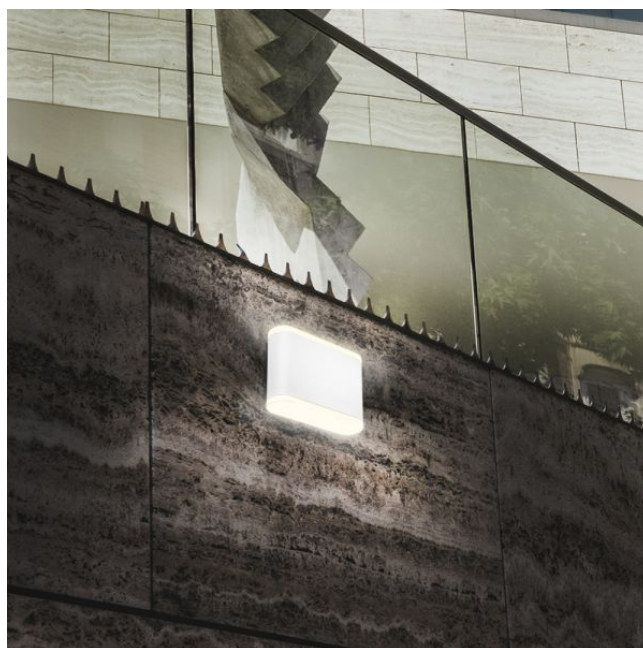

VIDEX®

VIDEX-6W-EVAN-WHITE

INDEX: VL-AR06-062W

We reserve the right to make technical changes. The data contained in this material is not legally binding.

Allegro Opt Sp. z o.o., Handlowa 23, 05-120 Legionowo, Poland.

Date: 8.09.2024