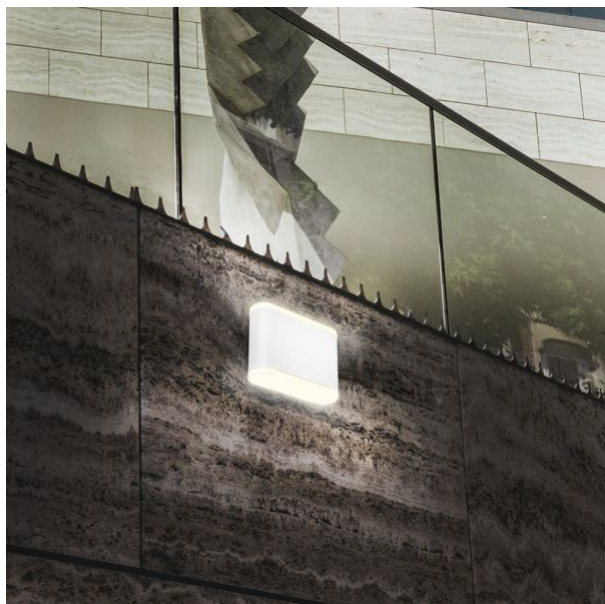

VIDEX®

VIDEX-6W-EVAN-WHITE

INDEX: VL-AR06-062W

We reserve the right to make technical changes. The data contained in this material is not legally binding.

Allegro opt Sp. z o.o., ul. Mierzeja Wiślana 11,
30-732 Krakow, Poland.

The product must be used indoors

The product must be used outdoors

Protection against electric shock class I. A product in which the means of protection against electric shock, in addition to the main insulation, is an additional protective circuit connected to the grounding of the power supply network

The product can be installed and used in/on normally flammable surfaces

The product meets the requirements of EU directives

It is forbidden to throw away waste equipment marked with the symbol of a crossed-out bin with other waste

180°

Rated beam angle

Ra > 80

Ra > 80 - color rendering index

20 000

Rated On/off cycles

IK07

The product withstands a medium impact (e.g., from a blunt object)

50 000 h

Nominal lifetime (hours)

Free

The product does not emit ultraviolet light

Not Dimmable

The product is incompatible with light regulators

-25° +50°C

Operating temperatures range

CCT 2700K

Colour consistency in MacAdam ellipses (SDCM)

Free

The product does not contain mercury

IP54

Class of protection against dust and moisture. The product is protected against the ingress of water and dust particles into the housing