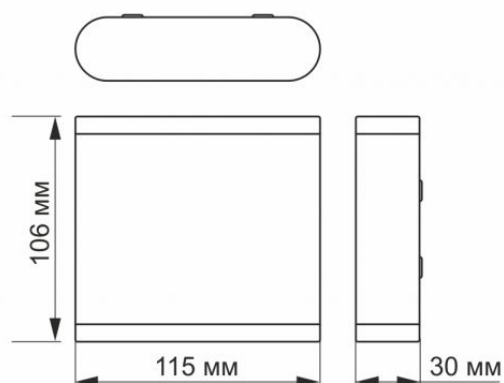

VIDEX®

VIDEX-6W-EVAN-WHITE

INDEX: VL-AR06-062W

We reserve the right to make technical changes. The data contained in this material is not legally binding.

Allegro Opt Sp. z o.o., Handlowa 23, 05-120 Legionowo, Poland.

Date: 8.09.2024