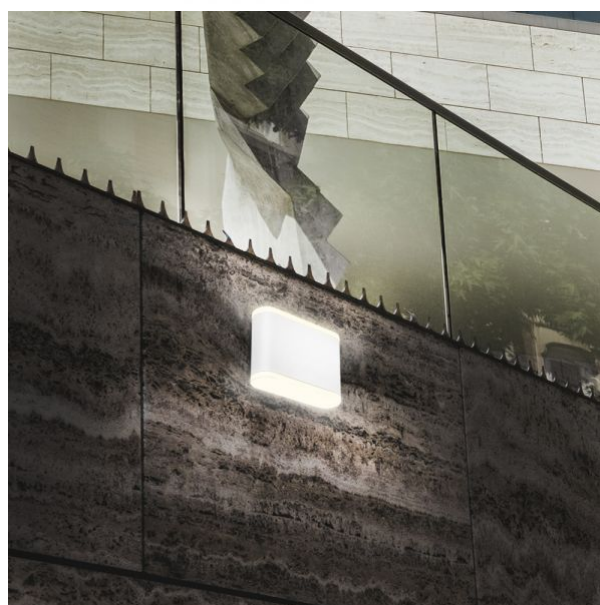

VIDEX®

VIDEX-6W-EVAN-WHITE

INDEX: VL-AR06-062W

Suitable for installation in normally flammable surfaces	yes
Mercury content	Does not contain
Ingress protection	IP54
Housing material	Aluminum

Dimensions

EAN	4820246480925
Height	106 mm
Width	115 mm
Depth	30 mm
In the package	1 pc.
Outer box	20 pcs.
Unit nett weight	300g

Signs marking goods

Packaging marking	CE, Utilization