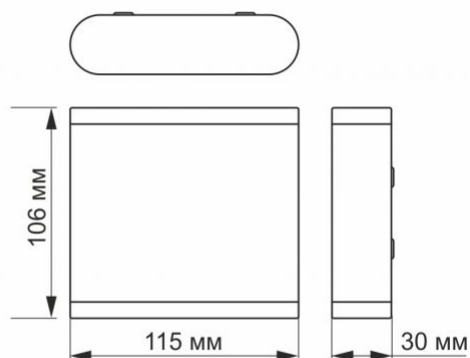

VIDEX®

VIDEX-6W-EVAN-WHITE

INDEX: VL-AR06-062W

We reserve the right to make technical changes. The data contained in this material is not legally binding.

Allegro opt Sp. z o.o., ul. Mierzeja Wiślana 11,
30-732 Krakow, Poland.

The product must be used indoors

The product must be used outdoors

Protection against electric shock class I. A product in which the means of protection against electric shock, in addition to the main insulation, is an additional protective circuit connected to the grounding of the power supply network

The product can be installed and used in/on normally flammable surfaces

The product meets the requirements of EU directives

It is forbidden to throw away waste equipment marked with the symbol of a crossed-out bin with other waste

180°

Rated beam angle

Ra > 80

Ra > 80 - color rendering index

Rated On/off cycles

IK07

The product withstands a medium impact (e.g., from a blunt object)

50 000 h

Nominal lifetime (hours)

Free

The product does not emit ultraviolet light

Not Dimmable

The product is incompatible with light regulators

-25° +50°C

Operating temperatures range

CCT 2700K

Colour consistency in MacAdam ellipses (SDCM)

Free

The product does not contain mercury

IP54

Class of protection against dust and moisture. The product is protected against the ingress of water and dust particles into the housing