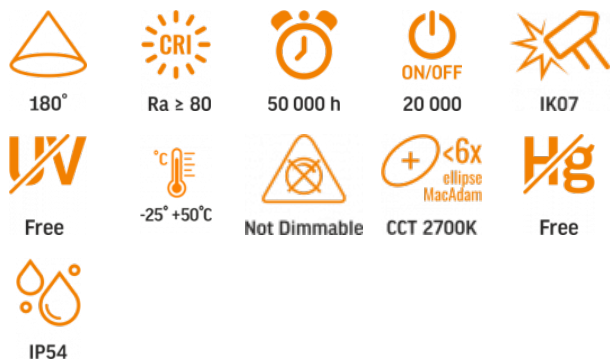

VIDEX®

VIDEX-6W-EVAN-WHITE

INDEX: VL-AR06-062W

TECHNICAL CARD

Facade double-sided luminaire

Pursuant to the provisions of the WEEE Act, it is forbidden to put waste equipment marked with the symbol of a crossed out bin together with other waste. The user, wishing to get rid of electronic and electrical equipment, is obliged to return it to a waste equipment collection point. There are no hazardous components in the equipment that have a particularly negative impact on the environment and human health.

VIDEX®

WARRANTY 2 YEARS

WARM WHITE

2700K

Warm White / Ciepła biel / Tepla bila / Blanc chaud / Tepla biela / Warm wit / Meleg feher / Topla bela / Topla bijela / Warmweiß / Alb cald / Siltai balta / Silti balta / Soe valge / Тепло бяла / Bianco caldo.

General parameters

Control gear replaceable	no
Light source replaceable	no

Type of light source

Energy class of the light source	E
Dimmable	no
Technology	LED

Electrical parameters

On-mode power (Pon)	6 W
Rated voltage, frequency	AC 220-240 V, 50/60 Hz
Rated current	42 mA

VIDEX-6W-EVAN-WHITE

INDEX: VL-AR06-062W

Input interface	Terminal block
Electric shock protection class	I
Energy consumption in on-mode of the light source (kWh/1000h)	6

Photometric parameters

Useful luminous flux of the light source (Φuse)	660 Lm
Correlated color temperature	2700K (warm white)
Beam angle	180°
Color rendering index (CRI)	Ra > 80
Lifetime	50000 h
On/Off cycles	20000
Useful luminous flux of the light source reference	in a sphere (360°)
Colour consistency in MacAdam ellipses (SDCM)	<6 (2700K)
CRI Min	Ra 80
CRI Max	Ra 88