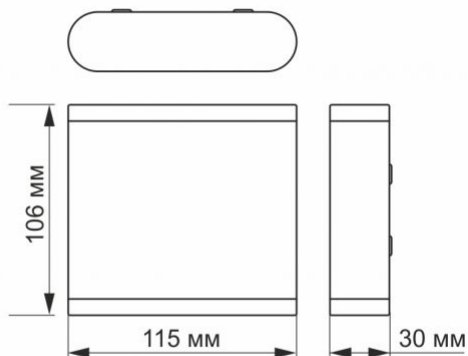

INDEX: VL-AR06-062W

We reserve the right to make technical changes. The data contained in this material is not legally binding.

Allegro opt Sp. z o.o., ul. Mierzeja Wiślana 11,
30-732 Krakow, Poland.

- The product must be used indoors
- The product must be used outdoors
- Protection against electric shock class I. A product in which the means of protection against electric shock, in addition to the main insulation, is an additional protective circuit connected to the grounding of the power supply network
- The product can be installed and used in/on normally flammable surfaces
- The product meets the requirements of EU directives
- It is forbidden to throw away waste equipment marked with the symbol of a crossed-out bin with other waste
- Rated beam angle
  180°
- Ra > 80 - color rendering index
  Ra > 80
- Nominal lifetime (hours)
  50 000 h
- Rated On/off cycles
  20 000
- The product withstands a medium impact (e.g., from a blunt object)
  IK07
- The product does not emit ultraviolet light
  Free
- Operating temperatures range
  -25° +50°C
- The product is incompatible with light regulators
  Not Dimmable
- Colour consistency in MacAdam ellipses (SDCM)
  CCT 2700K
- The product does not contain mercury
  Free
- Class of protection against dust and moisture. The product is protected against the ingress of water and dust particles into the housing
  IP54