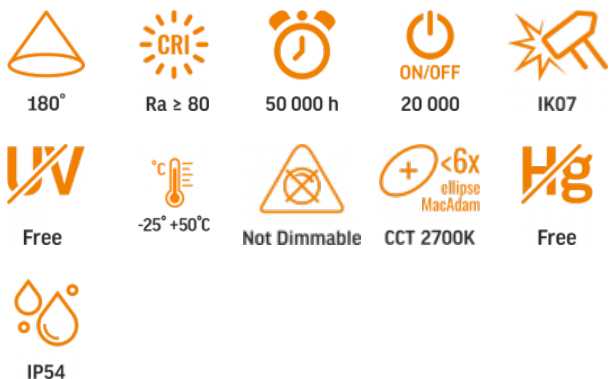

TECHNICAL CARD

Facade double-sided luminaire

Pursuant to the provisions of the WEEE Act, it is forbidden to put waste equipment marked with the symbol of a crossed out bin together with other waste. The user, wishing to get rid of electronic and electrical equipment, is obliged to return it to a waste equipment collection point. There are no hazardous components in the equipment that have a particularly negative impact on the environment and human health.

VIDEX®

WARRANTY 2 YEARS

WARM WHITE

Warm White / Ciepła biel / Tepla bila / Blanc chaud / Tepla biela / Warm wit / Meleg feher / Topla bela / Topla bijela / Warmweiß / Alb cald / Šiltai balta / Silti balta / Soe valge / Тепло бяла / Bianco caldo.

VIDEX-6W-EVAN-WHITE

INDEX: VL-AR06-062W

Input interface	Terminal block
Electric shock protection class	I
Energy consumption in on-mode of the light source (kWh/1000h)	6
Photometric parameters	
Useful luminous flux of the contained light source (Φuse)	660 Lm
Correlated color temperature	2700K (warm white)
Beam angle	180°
Color rendering index (CRI)	Ra > 80
Lifetime	50000 h
On/Off cycles	20000
Useful luminous flux of the light source reference	in a sphere (360°)
Colour consistency in MacAdam ellipses (SDCM)	<6 (2700K)
CRI Min	Ra 80
CRI Max	Ra 88
Additional information	
Place of installation	Wall
Place of application	indoor, outdoor
Impact protection	IK07
Housing colour	White
Ultraviolet radiation	no
Operating temperature range	-25° +50°C

VIDEX®

VIDEX-6W-EVAN-WHITE

INDEX: VL-AR06-062W

Suitable for installation in normally flammable surfaces	yes
Mercury content	Does not contain
Ingress protection	IP54
Housing material	Aluminum

Dimensions

EAN	4820246480925
Height	106 mm
Width	115 mm
Depth	30 mm
In the package	1 pc.
Outer box	20 pcs.
Unit nett weight	300g