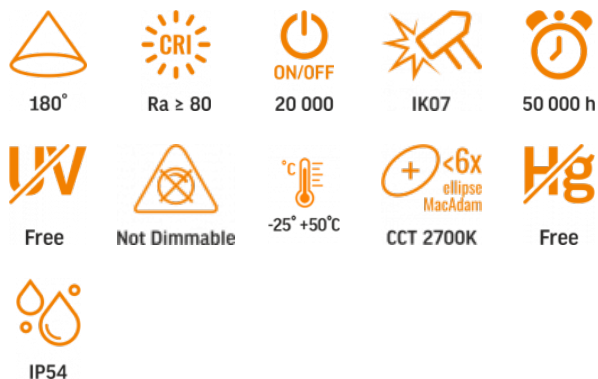

TECHNICAL CARD

Facade double-sided luminaire

Pursuant to the provisions of the WEEE Act, it is forbidden to put waste equipment marked with the symbol of a crossed out bin together with other waste. The user, wishing to get rid of electronic and electrical equipment, is obliged to return it to a waste equipment collection point. There are no hazardous components in the equipment that have a particularly negative impact on the environment and human health.

VIDEX®

WARRANTY 2 YEARS

WARM WHITE

Warm White / Ciepła biel / Tepla bila / Blanc chaud / Tepla biela / Warm wit / Meleg feher / Topla bela / Topla bijela / Warmweiß / Alb cald / Šiltai balta / Silti balta / Soe valge / Тепло бяла / Bianco caldo.

Electrical parameters

On-mode power (Pon)	6 W
---------------------	-----

VIDEX-6W-EVAN-WHITE

INDEX: VL-AR06-062W

Rated voltage, frequency	AC 220-240 V, 50/60 Hz
Rated current	42 mA
Input interface	Terminal block
Electric shock protection class	I
Survival factor	0.9
Energy consumption in on-mode of the light source (kWh/1000h)	6

Photometric parameters

Useful luminous flux of the contained light source (Φ _{use})	660 Lm
Correlated color temperature	2700K (warm white)
Beam angle	180°
Color rendering index (CRI)	Ra > 80
On/Off cycles	20000
Lifetime (L70B50)	50000 h
Useful luminous flux of the light source reference	in a sphere (360°)
Colour consistency in MacAdam ellipses (SDCM)	<6 (2700K)
CRI Min	Ra 80
CRI Max	Ra 88