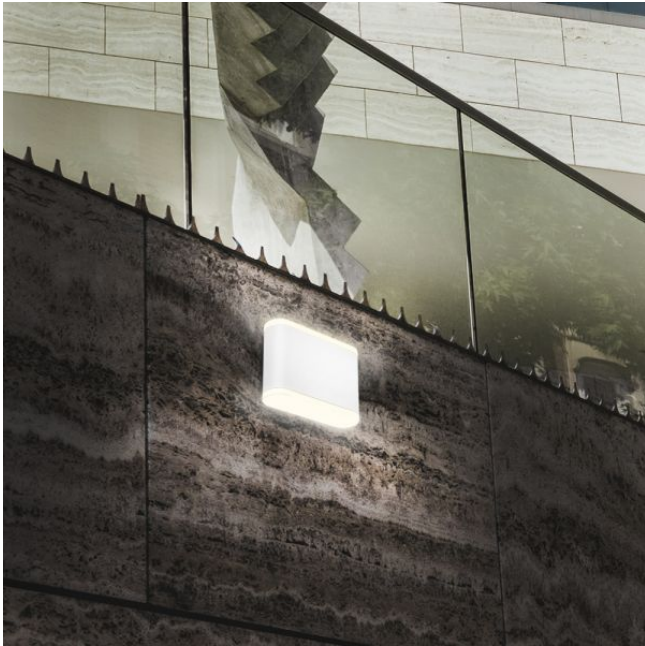

VIDEX®

VIDEX-6W-EVAN-WHITE

INDEX: VL-AR06-062W

We reserve the right to make technical changes. The data contained in this material is not legally binding.

Allegro opt Sp. z o.o., ul. Mierzeja Wiślana 11,
30-732 Krakow, Poland.