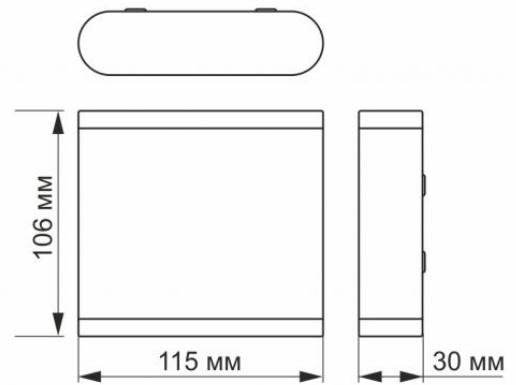

VIDEX®

VIDEX-6W-EVAN-WHITE

INDEX: VL-AR06-062W

We reserve the right to make technical changes. The data contained in this material is not legally binding.

Allegro opt Sp. z o.o., ul. Mierzeja Wiślana 11,
30-732 Krakow, Poland.