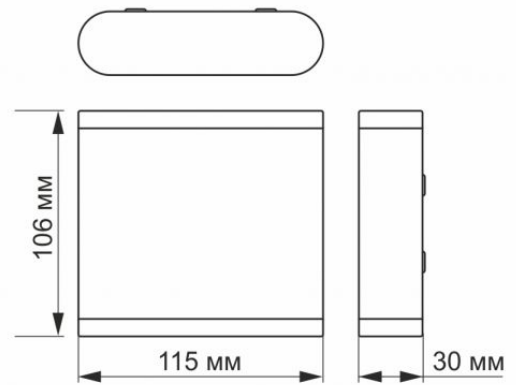

Dimensions

EAN	4820246480918
Height	106 mm
Width	115 mm
Depth	30 mm
In the package	1 pc.
Outer box	20 pcs.

Unit nett weight 300g

Signs marking goods

Packaging marking CE, Utilization

VIDEX[®]**VIDEX-6W-EVAN-BLACK****INDEX: VL-AR06-062B**