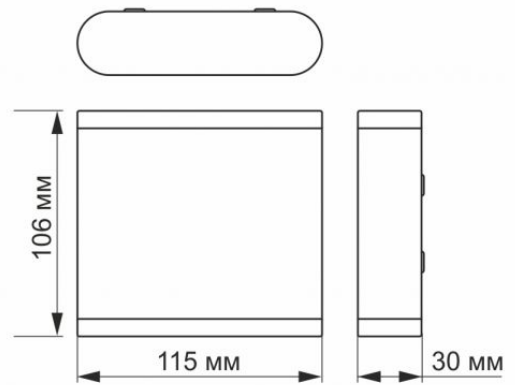

On/Off cycles	20000
Useful luminous flux of the light source reference	in a sphere (360°)
Colour consistency in MacAdam ellipses (SDCM)	<6 (2700K)
CRI Min	Ra 80
CRI Max	Ra 88

Additional information

Place of installation	Wall
Place of application	indoor, outdoor
Impact protection	IK07
Housing colour	Black
Ultraviolet radiation	no
Operating temperature range	-25° +50°C
Suitable for installation in normally flammable surfaces	yes
Mercury content	Does not contain
Ingress protection	IP54
Housing material	Aluminum

Dimensions

EAN	4820246480918
Height	106 mm
Width	115 mm
Depth	30 mm
Outer box	20 pcs.
Unit nett weight	300g

In the package 1 pc.

Signs marking goods

Packaging marking CE, Utilization

VIDEX[®]**VIDEX-6W-EVAN-BLACK****INDEX: VL-AR06-062B**