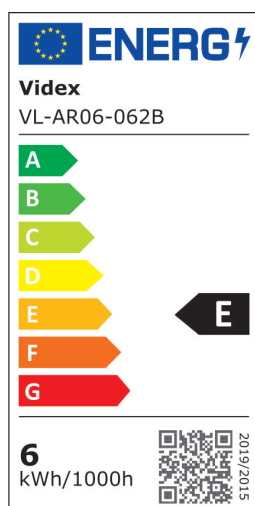

TECHNICAL CARD

Facade double-sided luminaire

Pursuant to the provisions of the WEEE Act, it is forbidden to put waste equipment marked with the symbol of a crossed out bin together with other waste. The user, wishing to get rid of electronic and electrical equipment, is obliged to return it to a waste equipment collection point. There are no hazardous components in the equipment that have a particularly negative impact on the environment and human health.

VIDEX®

WARRANTY 2 YEARS

WARM WHITE

2700K

Warm White / Ciepła biel / Tepla bila / Blanc chaud / Tepla biela / Warm wit / Meleg feher / Topla bela / Topla bijela / Warmweiß / Alb cald / Siltai balta / Silti balta / Soe valge / Тепло бяла / Bianco caldo.

Energy class of the light source	E
Dimmable	no
Technology	LED

Electrical parameters

On-mode power (P _{on})	6 W
Rated voltage, frequency	AC 220-240 V, 50/60 Hz
Rated current	42 mA
Input interface	Terminal block
Electric shock protection class	I
Energy consumption in on-mode of the light source (kWh/1000h)	6

Photometric parameters

Useful luminous flux of the contained light source (Φ _{use})	660 Lm
Correlated color temperature	2700K (warm white)
Beam angle	180°
Color rendering index (CRI)	Ra > 80
Lifetime	50000 h