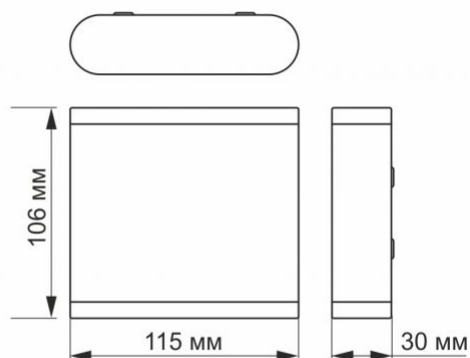

INDEX: VL-AR06-062B

We reserve the right to make technical changes. The data contained in this material is not legally binding.

Allegro opt Sp. z o.o., ul. Mierzeja Wiślana 11,
30-732 Krakow, Poland.

The product must be used indoors

The product must be used outdoors

Protection against electric shock class I. A product in which the means of protection against electric shock, in addition to the main insulation, is an additional protective circuit connected to the grounding of the power supply network

The product can be installed and used in/on normally flammable surfaces

The product meets the requirements of EU directives

It is forbidden to throw away waste equipment marked with the symbol of a crossed-out bin with other waste

— Rated beam angle

— Ra > 80 - color rendering index

— Rated On/off cycles

— The product withstands a medium impact (e.g., from a blunt object)

— Nominal lifetime (hours)

— The product does not emit ultraviolet light

— The product is incompatible with light regulators

— Operating temperatures range

— Colour consistency in MacAdam ellipses (SDCM)

— The product does not contain mercury

— Class of protection against dust and moisture. The product is protected against the ingress of water and dust particles into the housing