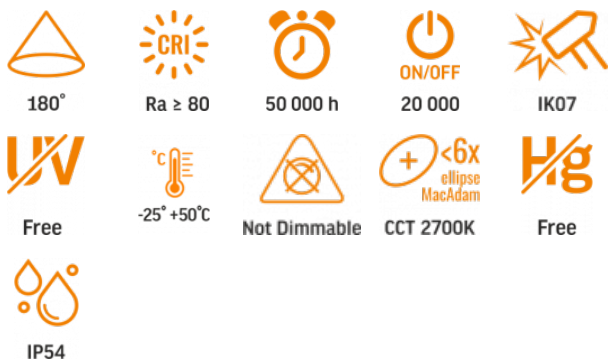

TECHNICAL CARD

Facade double-sided luminaire

Pursuant to the provisions of the WEEE Act, it is forbidden to put waste equipment marked with the symbol of a crossed out bin together with other waste. The user, wishing to get rid of electronic and electrical equipment, is obliged to return it to a waste equipment collection point. There are no hazardous components in the equipment that have a particularly negative impact on the environment and human health.

VIDEX®

WARRANTY 2 YEARS

WARM WHITE

2700K

Warm White / Ciepła biel / Tepla bila / Blanc chaud / Tepla biela / Warm wit / Meleg feher / Topla bela / Topla bijela / Warmweiß / Alb cald / Siltai balta / Silti balta / Soe valge / Тепло бяла / Bianco caldo.

Photometric parameters

Useful luminous flux of the light source (Φ _{use})	660 Lm
Correlated color temperature	2700K (warm white)
Beam angle	180°
Color rendering index (CRI)	Ra > 80
Lifetime	50000 h

INDEX: VL-AR06-062B

On/Off cycles	20000
Useful luminous flux of the light source reference	in a sphere (360°)
Colour consistency in MacAdam ellipses (SDCM)	<6 (2700K)
CRI Min	Ra 80
CRI Max	Ra 88

Additional information

Place of installation	Wall
Place of application	indoor, outdoor
Impact protection	IK07
Housing colour	Black
Ultraviolet radiation	no
Operating temperature range	-25° +50°C
Suitable for installation in normally flammable surfaces	yes
Mercury content	Does not contain
Ingress protection	IP54
Housing material	Aluminum