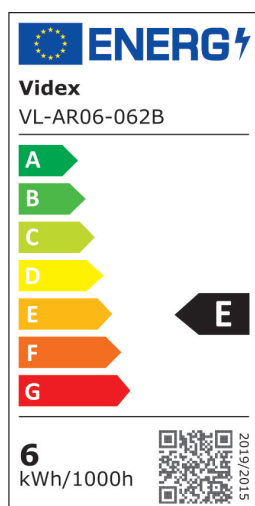

TECHNICAL CARD

Facade double-sided luminaire

Pursuant to the provisions of the WEEE Act, it is forbidden to put waste equipment marked with the symbol of a crossed out bin together with other waste. The user, wishing to get rid of electronic and electrical equipment, is obliged to return it to a waste equipment collection point. There are no hazardous components in the equipment that have a particularly negative impact on the environment and human health.

VIDEX®

WARRANTY 2 YEARS

WARM WHITE

2700K

Warm White / Ciepła biel / Tepla bila / Blanc chaud / Tepla biela / Warm wit / Meleg feher / Topla bela / Topla bijela / Warmweiß / Alb cald / Siltai balta / Silti balta / Soe valge / Тепло бяла / Bianco caldo.

Energy class of the light source	E
Dimmable	no
Technology	LED

Electrical parameters

On-mode power (P _{on})	6 W
Rated voltage, frequency	AC 220-240 V, 50/60 Hz
Rated current	42 mA
Input interface	Terminal block
Electric shock protection class	I
Energy consumption in on-mode of the light source (kWh/1000h)	6

Photometric parameters

Useful luminous flux of the light source (Φ _{use})	660 Lm
Correlated color temperature	2700K (warm white)
Beam angle	180°
Color rendering index (CRI)	Ra > 80
Lifetime	50000 h

INDEX: VL-AR06-062B