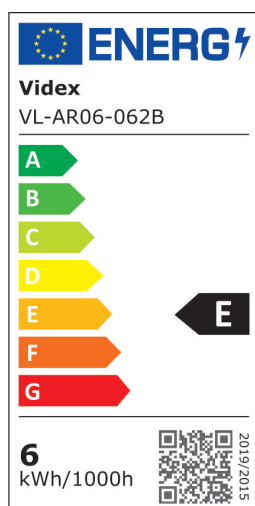

WARM WHITE

2700K

Warm White / Ciepła biel / Tepla bila / Blanc chaud / Tepla biela / Warm wit / Meleg feher / Topla bela / Topla bijela / Warmweiß / Alb cald / Siltai balta / Silti balta / Soe valge / Тепло бяла / Bianco caldo.

LED architectural luminaire - used for architectural lighting of facades of buildings, structures, fences, balconies, terraces, etc. It has a high degree of resistance to external influences, a wide range of operating temperature and voltage. After installation, it does not require maintenance during the entire period of operation. Long-lasting, has a high degree of protection against the negative effects of the external environment. The

VIDEX-6W-EVAN-BLACK

INDEX: VL-AR06-062B

luminaire has high impact protection and a high degree of dust and moisture protection.

General parameters

Control gear replaceable	no
Light source replaceable	no

Type of light source

Energy class of the light source	E
Dimmable	no
Technology	LED

Electrical parameters

On-mode power (P_{on})	6 W
Rated voltage, frequency	AC 220-240 V, 50/60 Hz
Rated current	42 mA
Input interface	Terminal block
Electric shock protection class	I
Energy consumption in on-mode of the light source (kWh/1000h)	6

Photometric parameters

Useful luminous flux of the light source (Φ_{use})	660 Lm
Correlated color temperature	2700K (warm white)
Beam angle	180°
Color rendering index (CRI)	Ra > 80
Lifetime	50000 h