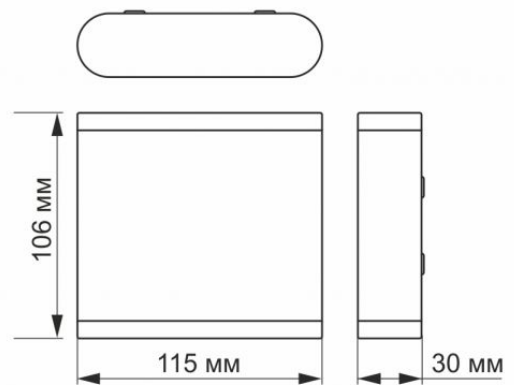

## Signs marking goods

Packaging marking CE, Utilization

## Dimensions

EAN	4820246480918
Height	106 mm
Width	115 mm
Depth	30 mm
In the package	1 pc.
Outer box	20 pcs.

**VIDEX<sup>®</sup>****VIDEX-6W-EVAN-BLACK****INDEX: VL-AR06-062B**

We reserve the right to make technical changes. The data contained in this material is not legally binding.