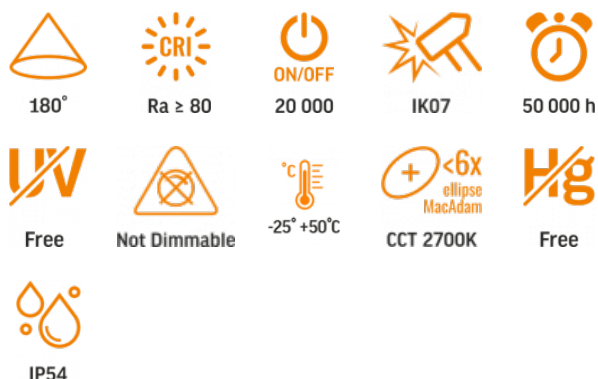

TECHNICAL CARD

Facade double-sided luminaire

Pursuant to the provisions of the WEEE Act, it is forbidden to put waste equipment marked with the symbol of a crossed out bin together with other waste. The user, wishing to get rid of electronic and electrical equipment, is obliged to return it to a waste equipment collection point. There are no hazardous components in the equipment that have a particularly negative impact on the environment and human health.

VIDEX®

WARRANTY 2 YEARS

WARM WHITE
2700K

Warm White / Ciepła biel / Tepla bila / Blanc chaud / Tepla biela / Warm wit / Meleg feher / Topla bela / Topla bijela / WarmweiB / Alb cald / Šiltai balta / Silti balta / Soe valge / Тепло бяла / Bianco caldo.

General parameters

Light source or containing product	Containing product
Control gear replaceable	no
Light source replaceable	no

VIDEX-6W-EVAN-BLACK

INDEX: VL-AR06-062B

Type of light source

Energy efficiency class of the contained light source	E
Dimmable	no
Technology	LED

Photometric parameters

Useful luminous flux of the contained light source (Φuse)	660 Lm
Correlated color temperature	2700K (warm white)
Beam angle	180°
Color rendering index (CRI)	Ra > 80
On/Off cycles	20000
Lifetime (L70B50)	50000 h
Useful luminous flux of the light source reference	in a sphere (360°)
Colour consistency in MacAdam ellipses (SDCM)	<6 (2700K)
CRI Min	Ra 80