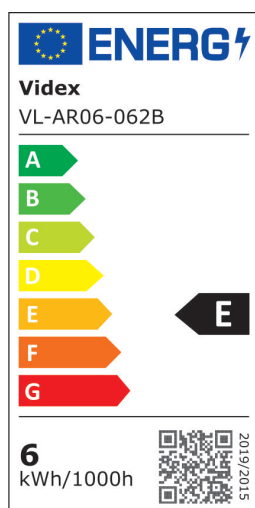

VIDEX®

WARRANTY 2 YEARS

WARM WHITE
2700K

Warm White / Ciepła biel / Tepla bila / Blanc chaud / Tepla biela / Warm wit / Meleg feher / Topla bela / Topla bijela / WarmweiB / Alb cald / Šiltai balta / Silti balta / Soe valge / Тепло бяла / Bianco caldo.

General parameters

Light source or containing product	Containing product
Control gear replaceable	no
Light source replaceable	no

VIDEX-6W-EVAN-BLACK

INDEX: VL-AR06-062B

Type of light source

Energy efficiency class of the contained light source	E
Dimmable	no
Technology	LED

Electrical parameters

On-mode power (Pon)	6 W
Rated voltage, frequency	AC 220-240 V, 50/60 Hz
Rated current	42 mA
Input interface	Terminal block
Electric shock protection class	I
Energy consumption in on-mode of the light source (kWh/1000h)	6

Photometric parameters

Useful luminous flux of the contained light source (Φuse)	660 Lm
Correlated color temperature	2700K (warm white)
Beam angle	180°
Color rendering index (CRI)	Ra > 80
On/Off cycles	20000
Lifetime (L70B50)	50000 h
Useful luminous flux of the light source reference	in a sphere (360°)
Colour consistency in MacAdam ellipses (SDCM)	<6 (2700K)
CRI Min	Ra 80