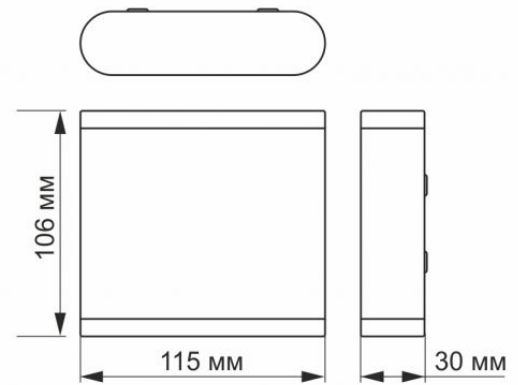

VIDEX®

VIDEX-6W-EVAN-BLACK

INDEX: VL-AR06-062B

We reserve the right to make technical changes. The data contained in this material is not legally binding.

Allegro Opt Sp. z o.o., Handlowa 23, 05-120 Legionowo, Poland.