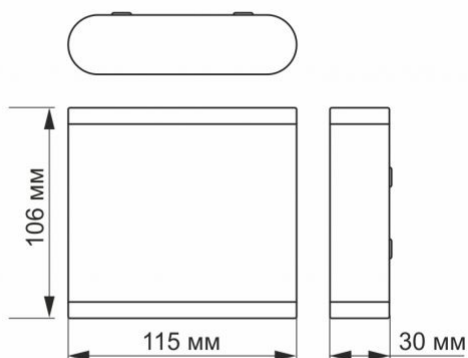

INDEX: VL-AR06-062B

We reserve the right to make technical changes. The data contained in this material is not legally binding.

Allegro opt Sp. z o.o., ul. Mierzeja Wiślana 11,
30-732 Krakow, Poland.

The product must be used indoors

The product must be used outdoors

Protection against electric shock class I. A product in which the means of protection against electric shock, in addition to the main insulation, is an additional protective circuit connected to the grounding of the power supply network

The product can be installed and used in/on normally flammable surfaces

The product meets the requirements of EU directives

It is forbidden to throw away waste equipment marked with the symbol of a crossed-out bin with other waste

180°

Rated beam angle

Ra > 80

Ra > 80 - color rendering index

20 000

Rated On/off cycles

IK07

The product withstands a medium impact (e.g., from a blunt object)

50 000 h

Nominal lifetime (hours)

Free

The product does not emit ultraviolet light

Not Dimmable

The product is incompatible with light regulators

-25° +50°C

Operating temperatures range

CCT 2700K

Colour consistency in MacAdam ellipses (SDCM)

Free

The product does not contain mercury

IP54

Class of protection against dust and moisture. The product is protected against the ingress of water and dust particles into the housing