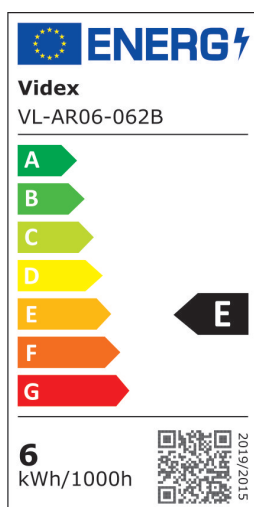

VIDEX®

180°

Ra ≥ 80

50 000 h

ON/OFF
20 000

IK07

Free

Not Dimmable

Free

IP54

WARRANTY 2 YEARS

WARM WHITE

2700K

Warm White / Ciepła biel / Tepla bila / Blanc chaud / Tepla biela / Warm wit / Meleg feher / Topla bela / Topla bijela / Warmweiß / Alb cald / Šiltai balta / Silti balta / Soe valge / Тепло бяла / Bianco caldo.

VIDEX-6W-EVAN-BLACK

INDEX: VL-AR06-062B

General parameters

Control gear replaceable	no
Light source replaceable	no

Type of light source

Energy class of the light source	E
Dimmable	no
Technology	LED

Electrical parameters

On-mode power (Pon)	6 W
Rated voltage, frequency	AC 220-240 V, 50/60 Hz
Rated current	42 mA
Input interface	Terminal block
Electric shock protection class	I

Photometric parameters

Useful luminous flux of the light source (Φ _{use})	660 Lm
Correlated color temperature	2700K (warm white)
Beam angle	180°
Color rendering index (CRI)	Ra > 80
Lifetime	50000 h
On/Off cycles	20000