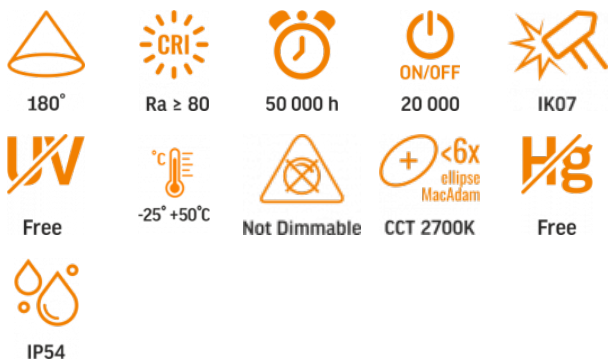

VIDEX®

WARRANTY 2 YEARS