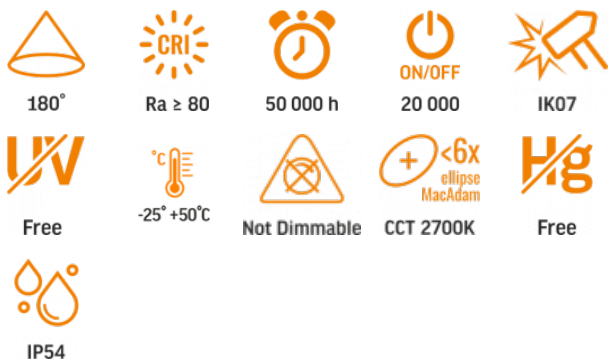

TECHNICAL CARD

Facade double-sided luminaire

Pursuant to the provisions of the WEEE Act, it is forbidden to put waste equipment marked with the symbol of a crossed out bin together with other waste. The user, wishing to get rid of electronic and electrical equipment, is obliged to return it to a waste equipment collection point. There are no hazardous components in the equipment that have a particularly negative impact on the environment and human health.

VIDEX®

WARRANTY 2 YEARS

WARM WHITE

2700K

Warm White / Ciepła biel / Tepla bila / Blanc chaud / Tepla biela / Warm wit / Meleg feher / Topla bela / Topla bijela / Warmweiß / Alb cald / Siltai balta / Silti balta / Soe valge / Тепло бяла / Bianco caldo.

Energy class of the light source	E
Dimmable	no
Technology	LED

Electrical parameters

On-mode power (P _{on})	6 W
Rated voltage, frequency	AC 220-240 V, 50/60 Hz
Rated current	42 mA
Input interface	Terminal block
Electric shock protection class	I
Energy consumption in on-mode of the light source (kWh/1000h)	6

Photometric parameters

Useful luminous flux of the contained light source (Φ _{use})	660 Lm
Correlated color temperature	2700K (warm white)
Beam angle	180°
Color rendering index (CRI)	Ra > 80
Lifetime	50000 h