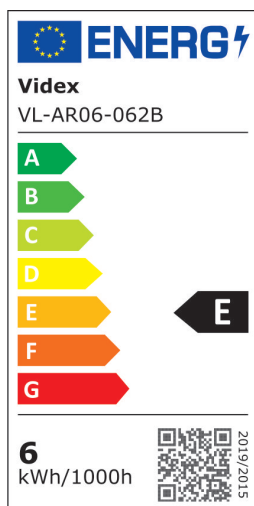

Not Dimmable

-25° +50°C

CCT 2700K

Free

IP54

WARRANTY 2 YEARS

WARM WHITE

2700K

General parameters

Light source or containing product	Containing product
Light source replaceable	no
Control gear replaceable	no

VIDEX-6W-EVAN-BLACK

INDEX: VL-AR06-062B

Type of light source

Energy efficiency class of the contained light source	E
Dimmable	no
Technology	LED

Electrical parameters

On-mode power (Pon)	6 W
Rated voltage, frequency	AC 220-240 V, 50/60 Hz
Rated current	42 mA
Input interface	Terminal block
Electric shock protection class	I
Energy consumption in on-mode of the light source (kWh/1000h)	6

Photometric parameters

Useful luminous flux of the contained light source (Φuse)	660 Lm
Correlated color temperature	2700K (warm white)
Beam angle	180°
Color rendering index (CRI)	Ra > 80
On/Off cycles	20000
Lifetime (L70B50)	50000 h
Useful luminous flux of the light source reference	in a sphere (360°)
Colour consistency in MacAdam ellipses (SDCM)	<6 (2700K)
CRI Min	Ra 80