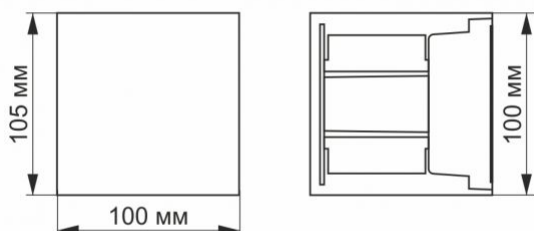

INDEX: VL-AR04-062W

We reserve the right to make technical changes. The data contained in this material is not legally binding.

Allegro opt Sp. z o.o., ul. Mierzeja Wiślana 11,
30-732 Krakow, Poland.

- The product must be used indoors
- The product must be used outdoors
- Protection against electric shock class I. A product in which the means of protection against electric shock, in addition to the main insulation, is an additional protective circuit connected to the grounding of the power supply network
- The product can be installed and used in/on normally flammable surfaces
- The product meets the requirements of EU directives
- It is forbidden to throw away waste equipment marked with the symbol of a crossed-out bin with other waste
- Rated beam angle
  120°
- Ra > 80 - color rendering index
  Ra > 80
- Rated On/off cycles
  ON/OFF 25 000
- The product withstands a medium impact (e.g., from a blunt object)
  IK07
- Nominal lifetime (hours)
  50 000 h
- The product does not emit ultraviolet light
  Free
- The product is incompatible with light regulators
  Not Dimmable
- Operating temperatures range
  -35° +50°C
- Colour consistency in MacAdam ellipses (SDCM)
  CCT 2700K
- The product does not contain mercury
  Free
- Class of protection against dust and moisture. The product is protected against the ingress of water and dust particles into the housing
  IP54