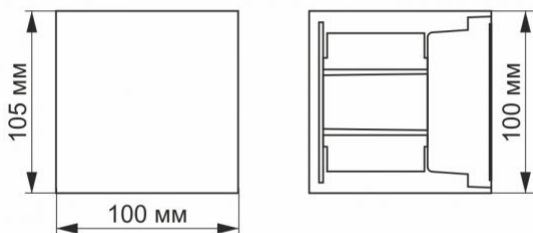

INDEX: VL-AR04-062W

We reserve the right to make technical changes. The data contained in this material is not legally binding.

Allegro opt Sp. z o.o., ul. Mierzeja Wiślana 11,
30-732 Krakow, Poland.

- The product must be used indoors
- The product must be used outdoors
- Protection against electric shock class I. A product in which the means of protection against electric shock, in addition to the main insulation, is an additional protective circuit connected to the grounding of the power supply network
- The product can be installed and used in/on normally flammable surfaces
- The product meets the requirements of EU directives
- It is forbidden to throw away waste equipment marked with the symbol of a crossed-out bin with other waste
- Rated beam angle
  120°
- Ra > 80 - color rendering index
  Ra > 80
- Rated On/off cycles
  25 000
- The product withstands a medium impact (e.g., from a blunt object)
  IK07
- Nominal lifetime (hours)
  50 000 h
- The product does not emit ultraviolet light
  Free
- The product is incompatible with light regulators
  Not Dimmable
- Operating temperatures range
  -35° +50°C
- Colour consistency in MacAdam ellipses (SDCM)
  CCT 2700K
- The product does not contain mercury
  Free
- Class of protection against dust and moisture. The product is protected against the ingress of water and dust particles into the housing
  IP54