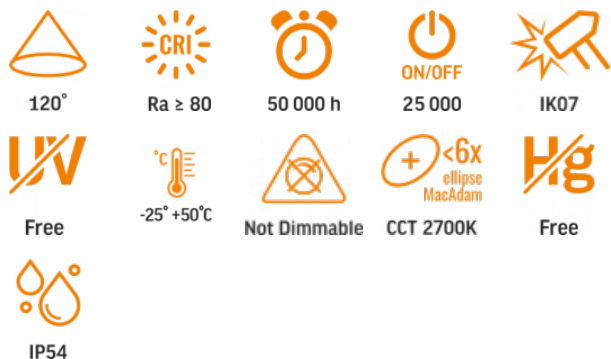

TECHNICAL CARD

Facade double-sided luminaire

Pursuant to the provisions of the WEEE Act, it is forbidden to put waste equipment marked with the symbol of a crossed out bin together with other waste. The user, wishing to get rid of electronic and electrical equipment, is obliged to return it to a waste equipment collection point. There are no hazardous components in the equipment that have a particularly negative impact on the environment and human health.

VIDEX®

WARRANTY 2 YEARS

WARM WHITE

2700K

Warm White / Ciepła biel / Tepla bila / Blanc chaud / Tepla biela / Warm wit / Meleg feher / Topla bela / Topla bijela / Warmweiß / Alb cald / Siltai balta / Silti balta / Soe valge / Тепло бяла / Bianco caldo.

General parameters

Control gear replaceable	no
Light source replaceable	no

Type of light source

Energy class of the light source	F
Dimmable	no
Technology	LED

Electrical parameters

On-mode power (P _{on})	6 W
Rated voltage, frequency	AC 220-240 V, 50/60 Hz
Rated current	55 mA

VIDEX-6W-ERIC-WHITE

INDEX: VL-AR04-062W

Input interface	Terminal block
Electric shock protection class	I
Energy consumption in on-mode of the light source (kWh/1000h)	6

Photometric parameters

Useful luminous flux of the light source (Φ _{use})	580 Lm
Correlated color temperature	2700K (warm white)
Beam angle	120°
Color rendering index (CRI)	Ra > 80
Lifetime	50000 h
On/Off cycles	25000
Useful luminous flux of the light source reference	in a sphere (360°)
Colour consistency in MacAdam ellipses (SDCM)	<6 (2700K)
CRI Min	Ra 80
CRI Max	Ra 88