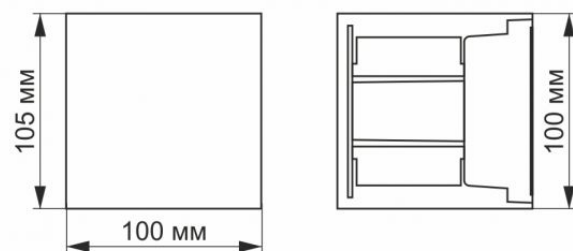

Additional information

Place of installation	Wall
Place of application	indoor, outdoor
Housing colour	White
Ultraviolet radiation	no
Operating temperature range	-20° +40°C
Mercury content	Does not contain
Ingress protection	IP54
Housing material	Aluminum

Dimensions

EAN	4820246480888
Height	100 mm
Width	100 mm
Depth	105 mm
Outer box	20 pcs.

VIDEX®

VIDEX-6W-ERIC-WHITE

INDEX: VL-AR04-062W

VIDEX[®]**VIDEX-6W-ERIC-WHITE****INDEX: VL-AR04-062W**

We reserve the right to make technical changes. The data contained in this material is not legally binding.