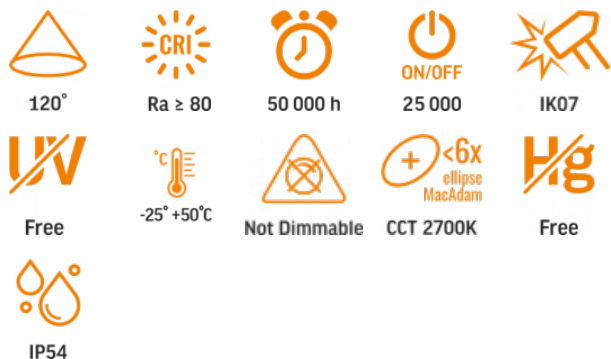

VIDEX®

WARRANTY 2 YEARS

WARM WHITE

2700K

Warm White / Ciepła biel / Tepla bila / Blanc chaud / Tepla biela / Warm wit / Meleg feher / Topla bela / Topla bijela / Warmweiß / Alb cald / Siltai balta / Silti balta / Soe valge / Тепло бяла / Bianco caldo.

General parameters

Control gear replaceable	no
Light source replaceable	no

Type of light source

Energy class of the light source	F
Dimmable	no
Technology	LED

Electrical parameters

On-mode power (P_{on})	6 W
Rated voltage, frequency	AC 220-240 V, 50/60 Hz
Rated current	55 mA

VIDEX-6W-ERIC-WHITE

INDEX: VL-AR04-062W

Input interface	Terminal block
Electric shock protection class	I
Energy consumption in on-mode of the light source (kWh/1000h)	6

Photometric parameters

Useful luminous flux of the contained light source (Φ_{use})	580 Lm
Correlated color temperature	2700K (warm white)
Beam angle	120°
Color rendering index (CRI)	Ra > 80
Lifetime	50000 h
On/Off cycles	25000
Useful luminous flux of the light source reference	in a sphere (360°)
Colour consistency in MacAdam ellipses (SDCM)	<6 (2700K)
CRI Min	Ra 80
CRI Max	Ra 88

Additional information

Place of installation	Wall
Place of application	indoor, outdoor
Impact protection	IK07
Housing colour	White
Ultraviolet radiation	no
Operating temperature range	-25° +50°C