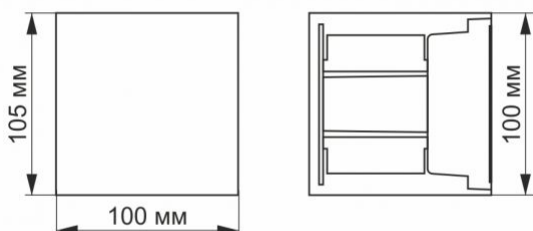

INDEX: VL-AR04-062W

We reserve the right to make technical changes. The data contained in this material is not legally binding.

Allegro opt Sp. z o.o., ul. Mierzeja Wiślana 11,
30-732 Krakow, Poland.

- The product must be used indoors
- The product must be used outdoors
- Protection against electric shock class I. A product in which the means of protection against electric shock, in addition to the main insulation, is an additional protective circuit connected to the grounding of the power supply network
- The product can be installed and used in/on normally flammable surfaces
- The product meets the requirements of EU directives
- It is forbidden to throw away waste equipment marked with the symbol of a crossed-out bin with other waste
- Rated beam angle
  120°
- Ra > 80 - color rendering index
- Rated On/off cycles
  25 000
- The product withstands a medium impact (e.g., from a blunt object)
  IK07
- Nominal lifetime (hours)
  50 000 h
- The product does not emit ultraviolet light
  Free
- The product is incompatible with light regulators
  Not Dimmable
- Operating temperatures range
  -35° +50°C
- Colour consistency in MacAdam ellipses (SDCM)
  CCT 2700K
- The product does not contain mercury
  Free
- Class of protection against dust and moisture. The product is protected against the ingress of water and dust particles into the housing
  IP54