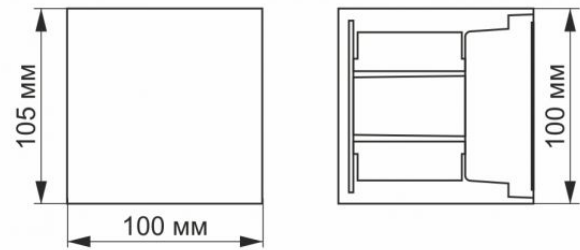

Additional information

Place of installation	Wall
Place of application	indoor, outdoor
Housing colour	White
Ultraviolet radiation	no
Operating temperature range	-20° +40°C
Mercury content	Does not contain
Ingress protection	IP54
Housing material	Aluminum

Dimensions

EAN	4820246480888
Height	100 mm
Width	100 mm
Depth	105 mm
Outer box	20 pcs.

VIDEX®

VIDEX-6W-ERIC-WHITE

INDEX: VL-AR04-062W

VIDEX[®]**VIDEX-6W-ERIC-WHITE****INDEX: VL-AR04-062W**

We reserve the right to make technical changes. The data contained in this material is not legally binding.