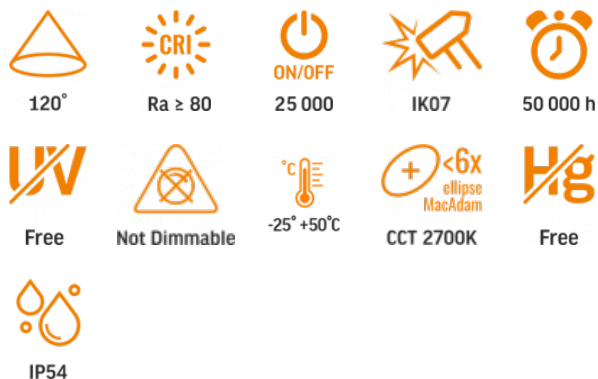

TECHNICAL CARD

Facade double-sided luminaire

Pursuant to the provisions of the WEEE Act, it is forbidden to put waste equipment marked with the symbol of a crossed out bin together with other waste. The user, wishing to get rid of electronic and electrical equipment, is obliged to return it to a waste equipment collection point. There are no hazardous components in the equipment that have a particularly negative impact on the environment and human health.

VIDEX®

WARRANTY 2 YEARS

WARM WHITE

2700K

Warm White / Ciepła biel / Tepla bila / Blanc chaud / Tepla biela / Warm wit / Meleg feher / Topla bela / Topla bijela / Warmweiß / Alb cald / Šiltai balta / Silti balta / Soe valge / Тепло бяла / Bianco caldo.

General parameters

Light source or containing product	Containing product
Control gear replaceable	no
Light source replaceable	no

Type of light source

Dimmable	no
Technology	LED
Energy efficiency class of the contained light source	F

Photometric parameters

Useful luminous flux of the contained light source (Φuse)	580 Lm
Correlated color temperature	2700K (warm white)
Beam angle	120°
Color rendering index (CRI)	Ra > 80
On/Off cycles	25000
Lifetime (L70B50)	50000 h
Useful luminous flux of the light source reference	in a sphere (360°)
Colour consistency in MacAdam ellipses (SDCM)	<6 (2700K)
CRI Min	Ra 80
CRI Max	Ra 88