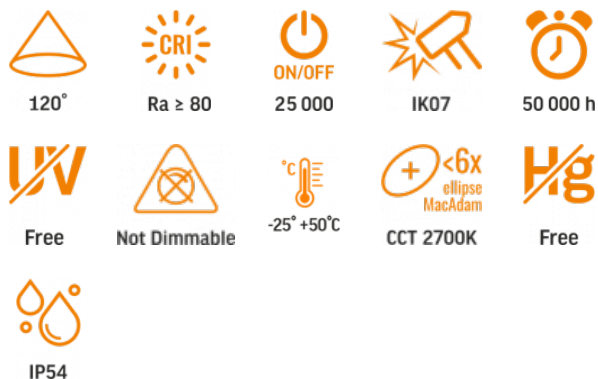

TECHNICAL CARD

Facade double-sided luminaire

Pursuant to the provisions of the WEEE Act, it is forbidden to put waste equipment marked with the symbol of a crossed out bin together with other waste. The user, wishing to get rid of electronic and electrical equipment, is obliged to return it to a waste equipment collection point. There are no hazardous components in the equipment that have a particularly negative impact on the environment and human health.

VIDEX®

WARRANTY 2 YEARS

WARM WHITE

2700K

Warm White / Ciepła biel / Tepla bila / Blanc chaud / Tepla biela / Warm wit / Meleg feher / Topla bela / Topla bijela / Warmweiß / Alb cald / Šiltai balta / Silti balta / Soe valge / Тепло бяла / Bianco caldo.

Electrical parameters

On-mode power (Pon)	6 W
---------------------	-----

VIDEX-6W-ERIC-WHITE

INDEX: VL-AR04-062W

Rated voltage, frequency	AC 220-240 V, 50/60 Hz
Rated current	55 mA
Input interface	Terminal block
Electric shock protection class	I
Energy consumption in on-mode of the light source (kWh/1000h)	6

Photometric parameters

Useful luminous flux of the contained light source (Φuse)	580 Lm
Correlated color temperature	2700K (warm white)
Beam angle	120°
Color rendering index (CRI)	Ra > 80
On/Off cycles	25000
Lifetime (L70B50)	50000 h
Useful luminous flux of the light source reference	in a sphere (360°)
Colour consistency in MacAdam ellipses (SDCM)	<6 (2700K)
CRI Min	Ra 80
CRI Max	Ra 88