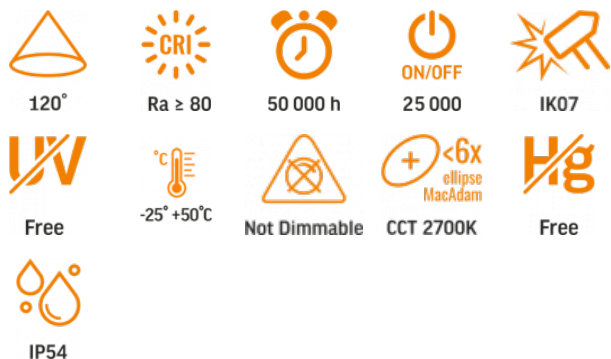

VIDEX®

VIDEX-6W-ERIC-BLACK

INDEX: VL-AR04-062B

TECHNICAL CARD

Facade double-sided luminaire

Pursuant to the provisions of the WEEE Act, it is forbidden to put waste equipment marked with the symbol of a crossed out bin together with other waste. The user, wishing to get rid of electronic and electrical equipment, is obliged to return it to a waste equipment collection point. There are no hazardous components in the equipment that have a particularly negative impact on the environment and human health.

VIDEX®

WARRANTY 3 YEARS

WARM WHITE

2700K

Warm White / Ciepła biel / Tepla bila / Blanc chaud / Tepla biela / Warm wit / Meleg feher / Topla bela / Topla bijela / Warmweiß / Alb cald / Siltai balta / Silti balta / Soe valge / Тепло бяла / Bianco caldo.

General parameters

Control gear replaceable	no
Light source replaceable	no

Type of light source

Energy class of the light source	F
Dimmable	no
Technology	LED

Electrical parameters

On-mode power (P _{on})	6 W
Rated voltage, frequency	AC 220-240 V, 50/60 Hz
Rated current	55 mA

VIDEX-6W-ERIC-BLACK

INDEX: VL-AR04-062B

Input interface	Terminal block
Electric shock protection class	I
Energy consumption in on-mode of the light source (kWh/1000h)	6

Photometric parameters

Useful luminous flux of the contained light source (Φ _{use})	580 Lm
Correlated color temperature	2700K (warm white)
Beam angle	120°
Color rendering index (CRI)	Ra > 80
Lifetime	50000 h
On/Off cycles	25000
Useful luminous flux of the light source reference	in a sphere (360°)
Colour consistency in MacAdam ellipses (SDCM)	<6 (2700K)
CRI Min	Ra 80
CRI Max	Ra 88