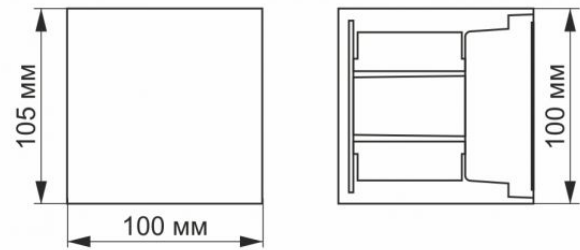

Ingress protection	IP54
--------------------	------

Housing material	Aluminum
------------------	----------

Dimensions

EAN	4820246480871
-----	---------------

Height	100 mm
--------	--------

Depth	105 mm
-------	--------

Width	100 mm
-------	--------

Outer box	20 pcs.
-----------	---------

VIDEX®

VIDEX-6W-ERIC-BLACK

INDEX: VL-AR04-062B

VIDEX[®]**VIDEX-6W-ERIC-BLACK****INDEX: VL-AR04-062B**

We reserve the right to make technical changes. The data contained in this material is not legally binding.