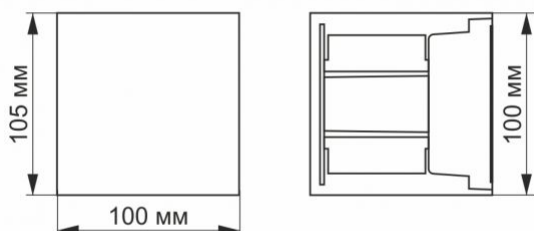

INDEX: VL-AR04-062B

We reserve the right to make technical changes. The data contained in this material is not legally binding.

Allegro opt Sp. z o.o., ul. Mierzeja Wiślana 11,
30-732 Krakow, Poland.

- The product must be used indoors
- The product must be used outdoors
- Protection against electric shock class I. A product in which the means of protection against electric shock, in addition to the main insulation, is an additional protective circuit connected to the grounding of the power supply network
- The product can be installed and used in/on normally flammable surfaces
- The product meets the requirements of EU directives
- It is forbidden to throw away waste equipment marked with the symbol of a crossed-out bin with other waste
- Rated beam angle
  120°
- Ra > 80 - color rendering index
- Rated On/off cycles
  ON/OFF 25 000
- The product withstands a medium impact (e.g., from a blunt object)
  IK07
- Nominal lifetime (hours)
  50 000 h
- The product does not emit ultraviolet light
  Free
- The product is incompatible with light regulators
  Not Dimmable
- Operating temperatures range
  -35° +50°C
- Colour consistency in MacAdam ellipses (SDCM)
  +5 MacAdam
  CCT 2700K
- The product does not contain mercury
  Free
- Class of protection against dust and moisture. The product is protected against the ingress of water and dust particles into the housing
  IP54