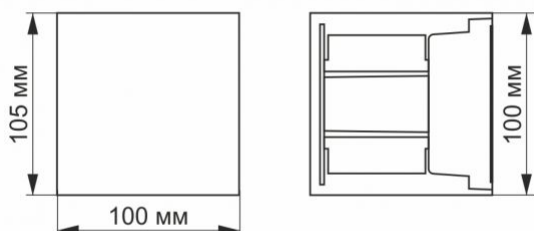

INDEX: VL-AR04-062B

We reserve the right to make technical changes. The data contained in this material is not legally binding.

Allegro opt Sp. z o.o., ul. Mierzeja Wiślana 11,
30-732 Krakow, Poland.

- The product must be used indoors
- The product must be used outdoors
- Protection against electric shock class I. A product in which the means of protection against electric shock, in addition to the main insulation, is an additional protective circuit connected to the grounding of the power supply network
- The product can be installed and used in/on normally flammable surfaces
- The product meets the requirements of EU directives
- It is forbidden to throw away waste equipment marked with the symbol of a crossed-out bin with other waste
- Rated beam angle
  120°
- Ra > 80 - color rendering index
  Ra > 80
- Nominal lifetime (hours)
  50 000 h
- Rated On/off cycles
  ON/OFF 25 000
- The product withstands a medium impact (e.g., from a blunt object)
  IK07
- The product does not emit ultraviolet light
  Free
- The product is incompatible with light regulators
  Not Dimmable
- Operating temperatures range
  -35° +50°C
- Colour consistency in MacAdam ellipses (SDCM)
  +5 MacAdam
  CCT 2700K
- The product does not contain mercury
  Free
- Class of protection against dust and moisture. The product is protected against the ingress of water and dust particles into the housing
  IP54