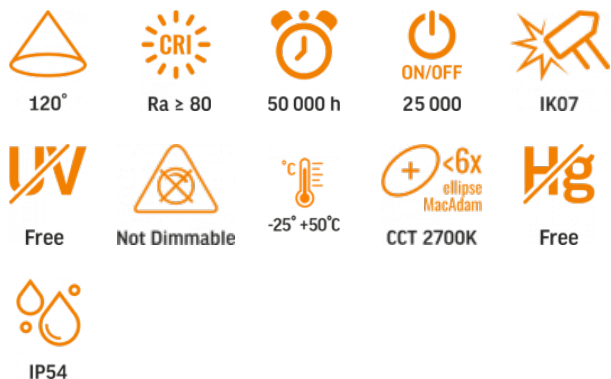

TECHNICAL CARD

Facade double-sided luminaire

Pursuant to the provisions of the WEEE Act, it is forbidden to put waste equipment marked with the symbol of a crossed out bin together with other waste. The user, wishing to get rid of electronic and electrical equipment, is obliged to return it to a waste equipment collection point. There are no hazardous components in the equipment that have a particularly negative impact on the environment and human health.

VIDEX®

WARRANTY 3 YEARS

WARM WHITE

2700K

Warm White / Ciepła biel / Tepla bila / Blanc chaud / Tepla biela / Warm wit / Meleg feher / Topla bela / Topla bijela / Warmweiß / Alb cald / Šiltai balta / Silti balta / Soe valge / Тепло бяла / Bianco caldo.

General parameters

Light source or containing product	Containing product
Control gear replaceable	no
Light source replaceable	no

Type of light source

Dimmable	no
Technology	LED
Energy efficiency class of the contained light source	F

Photometric parameters

Correlated color temperature	2700K (warm white)
Useful luminous flux of the contained light source (Φuse)	580 Lm
Beam angle	120°
Color rendering index (CRI)	Ra > 80
Lifetime	50000 h
On/Off cycles	25000
Useful luminous flux of the light source reference	in a sphere (360°)
Colour consistency in MacAdam ellipses (SDCM)	<6 (2700K)
CRI Min	Ra 80
CRI Max	Ra 88