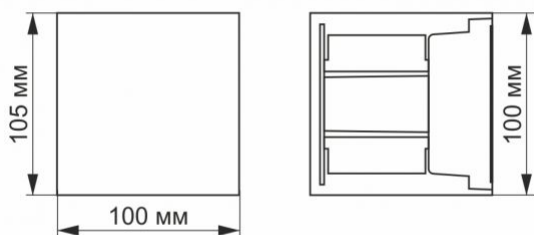

INDEX: VL-AR04-062B

We reserve the right to make technical changes. The data contained in this material is not legally binding.

Allegro opt Sp. z o.o., ul. Mierzeja Wiślana 11,
30-732 Krakow, Poland.

- The product must be used indoors
- The product must be used outdoors
- Protection against electric shock class I. A product in which the means of protection against electric shock, in addition to the main insulation, is an additional protective circuit connected to the grounding of the power supply network
- The product can be installed and used in/on normally flammable surfaces
- The product meets the requirements of EU directives
- It is forbidden to throw away waste equipment marked with the symbol of a crossed-out bin with other waste
- Rated beam angle
  120°
- Ra > 80 - color rendering index
  Ra > 80
- Rated On/off cycles
  ON/OFF 25 000
- The product withstands a medium impact (e.g., from a blunt object)
  IK07
- Nominal lifetime (hours)
  50 000 h
- The product does not emit ultraviolet light
  Free
- The product is incompatible with light regulators
  Not Dimmable
- Operating temperatures range
  -35° +50°C
- Colour consistency in MacAdam ellipses (SDCM)
  CCT 2700K
- The product does not contain mercury
  Free
- Class of protection against dust and moisture. The product is protected against the ingress of water and dust particles into the housing
  IP54