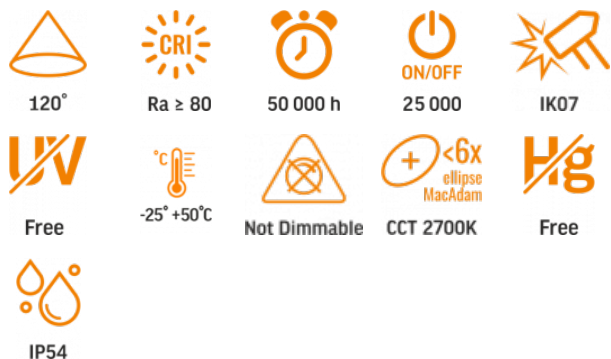

VIDEX®

VIDEX-6W-ERIC-BLACK

INDEX: VL-AR04-062B

TECHNICAL CARD

Facade double-sided luminaire

Pursuant to the provisions of the WEEE Act, it is forbidden to put waste equipment marked with the symbol of a crossed out bin together with other waste. The user, wishing to get rid of electronic and electrical equipment, is obliged to return it to a waste equipment collection point. There are no hazardous components in the equipment that have a particularly negative impact on the environment and human health.

VIDEX®

WARRANTY 3 YEARS

WARM WHITE

2700K

Warm White / Ciepła biel / Tepla bila / Blanc chaud / Tepla biela / Warm wit / Meleg feher / Topla bela / Topla bijela / Warmweiß / Alb cald / Siltai balta / Silti balta / Soe valge / Тепло бяла / Bianco caldo.

General parameters

Control gear replaceable	no
Light source replaceable	no

Type of light source

Energy class of the light source	F
Dimmable	no
Technology	LED

Electrical parameters

On-mode power (P _{on})	6 W
Rated voltage, frequency	AC 220-240 V, 50/60 Hz
Rated current	55 mA

VIDEX-6W-ERIC-BLACK

INDEX: VL-AR04-062B

Input interface	Terminal block
Electric shock protection class	I
Energy consumption in on-mode of the light source (kWh/1000h)	6

Photometric parameters

Useful luminous flux of the light source (Φ _{use})	580 Lm
Correlated color temperature	2700K (warm white)
Beam angle	120°
Color rendering index (CRI)	Ra > 80
Lifetime	50000 h
On/Off cycles	25000
Useful luminous flux of the light source reference	in a sphere (360°)
Colour consistency in MacAdam ellipses (SDCM)	<6 (2700K)
CRI Min	Ra 80
CRI Max	Ra 88