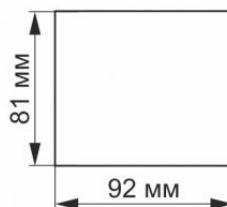

Ingress protection	IP54
--------------------	------

Housing material	Aluminum
------------------	----------

Dimensions

EAN	4820246480857
-----	---------------

Height	81 mm
--------	-------

Width	68 mm
-------	-------

Depth	92 mm
-------	-------

Outer box	20 pcs.
-----------	---------

VIDEX®**VIDEX-3W-PELLE-BLACK****INDEX: VL-AR031-032B**

We reserve the right to make technical changes. The data contained in this material is not legally binding.