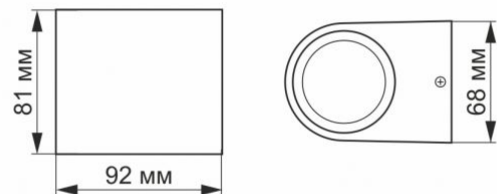

Electrical parameters

On-mode power (Pon)	3 W
Rated voltage, frequency	AC 220-240 V, 50/60 Hz
Rated current	26 mA

Input interface

Terminal block

Photometric parameters

Useful luminous flux of the contained light source (Φuse)	270 Lm
Correlated color temperature	2700K (warm white)
Beam angle	120°
Color rendering index (CRI)	Ra > 80
On/Off cycles	20000
Lifetime (L70B50)	50000 h
CRI Min	Ra 80
CRI Max	Ra 88

Additional information

Place of installation	Wall
Place of application	outdoor
Housing colour	Black
Ultraviolet radiation	no
Operating temperature range	-20° +40°C
Mercury content	Does not contain
Ingress protection	IP54
Housing material	Aluminum

Dimensions

EAN	4820246480857
In the package	1 pc.

VIDEX®**VIDEX-3W-PELLE-BLACK****INDEX: VL-AR031-032B**

Height	81 mm
Outer box	20 pcs.
Width	68 mm
Depth	92 mm

Signs marking goods**Packaging marking**

Recycling of
waste, CE,
Utilization

We reserve the right to make technical changes. The data contained in this material is not legally binding.

Allegro opt Sp. z o.o., ul. Mierzeja Wiślana 11,
30-732 Krakow, Poland.

-  The product must be used outdoors
-  Waste recycling after the end of the product's service life
-  The product meets the requirements of EU directives
-  It is forbidden to throw away waste equipment marked with the symbol of a crossed-out bin with other waste
-  — Rated beam angle
120°
-  — Ra > 80 - color rendering index
Ra ≥ 80
-  — Rated On/off cycles
ON/OFF
20 000
-  — Nominal lifetime (hours)
50 000 h
-  — The product does not emit ultraviolet light
Free
-  — The product is incompatible with light regulators
Not Dimmable
-  — Operating temperatures range
-20° -40°C
-  — The product does not contain mercury
Free
-  — Class of protection against dust and moisture.
The product is protected against the ingress of water and dust particles into the housing
IP54