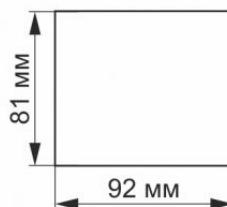

Housing colour Black

Ultraviolet radiation no

Operating temperature range -20° +40°C

Mercury content Does not contain

Ingress protection IP54

Housing material Aluminum

Dimensions

EAN 4820246480857

Height 81 mm

Width 68 mm

Depth 92 mm

Outer box 20 pcs.

VIDEX®**VIDEX-3W-PELLE-BLACK****INDEX: VL-AR031-032B**

We reserve the right to make technical changes. The data contained in this material is not legally binding.