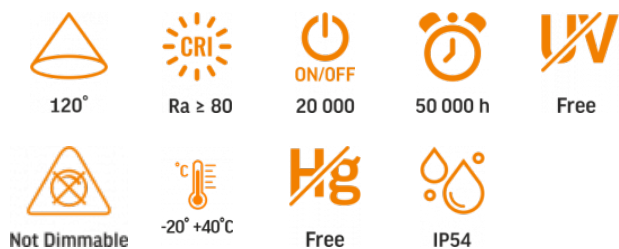

VIDEX®

VIDEX-3W-PELLE-BLACK

INDEX: VL-AR031-032B

WARRANTY 3 YEARS

WARM WHITE

2700K

Warm White / Ciepła biel / Tepla bila / Blanc chaud / Tepla biela / Warm wit / Meleg feher / Topla bela / Topla bijela / Warmweiß / Alb cald / Šiltai balta / Silti balta / Soe valge / Тепло бяла / Bianco caldo.

General parameters

Light source or containing product	Containing product
Control gear replaceable	no
Light source replaceable	no

Type of light source

Energy efficiency class of the contained light source	F
Dimmable	no
Technology	LED

Electrical parameters

On-mode power (Pon)	3 W
Rated voltage, frequency	AC 220-240 V, 50/60 Hz
Rated current	26 mA

Input interface	Terminal block

Photometric parameters

Useful luminous flux of the contained light source (Φuse)	270 Lm
Correlated color temperature	2700K (warm white)
Beam angle	120°
Color rendering index (CRI)	Ra > 80
On/Off cycles	20000
Lifetime (L70B50)	50000 h
CRI Min	Ra 80
CRI Max	Ra 88

Additional information

Place of installation	Wall
Place of application	outdoor
Housing colour	Black
Ultraviolet radiation	no
Operating temperature range	-20° +40°C
Mercury content	Does not contain
Ingress protection	IP54
Housing material	Aluminum

Dimensions

EAN	4820246480857
In the package	1 pc.