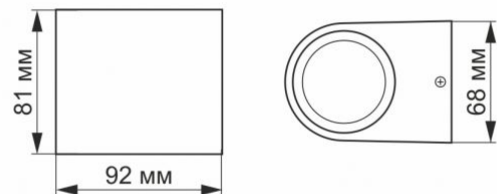

Electrical parameters

On-mode power (Pon)	3 W
Rated voltage, frequency	AC 220-240 V, 50/60 Hz
Rated current	26 mA

Input interface	Terminal block
-----------------	----------------

Photometric parameters

Useful luminous flux of the contained light source (Φuse)	270 Lm
Correlated color temperature	2700K (warm white)
Beam angle	120°
Color rendering index (CRI)	Ra > 80
On/Off cycles	20000
Lifetime (L70B50)	50000 h
CRI Min	Ra 80
CRI Max	Ra 88

Additional information

Place of installation	Wall
Place of application	outdoor
Housing colour	Black
Ultraviolet radiation	no
Operating temperature range	-20° +40°C
Mercury content	Does not contain
Ingress protection	IP54
Housing material	Aluminum

Dimensions

EAN	4820246480857
In the package	1 pc.

VIDEX®**VIDEX-3W-PELLE-BLACK****INDEX: VL-AR031-032B**

Outer box	20 pcs.
Height	81 mm
Width	68 mm
Depth	92 mm

Signs marking goods**Packaging marking**

Recycling of
waste, CE,
Utilization

We reserve the right to make technical changes. The data contained in this material is not legally binding.

Allegro opt Sp. z o.o., ul. Mierzeja Wiślana 11,
30-732 Krakow, Poland.

-  The product must be used outdoors
-  Waste recycling after the end of the product's service life
-  The product meets the requirements of EU directives
-  It is forbidden to throw away waste equipment marked with the symbol of a crossed-out bin with other waste
-  — Rated beam angle
120°
-  — Ra > 80 - color rendering index
Ra ≥ 80
-  — Rated On/off cycles
ON/OFF
20 000
-  — Nominal lifetime (hours)
50 000 h
-  — The product does not emit ultraviolet light
Free
-  — The product is incompatible with light regulators
Not Dimmable
-  — Operating temperatures range
-20° -40°C
-  — The product does not contain mercury
Free
-  — Class of protection against dust and moisture.
The product is protected against the ingress of water and dust particles into the housing
IP54