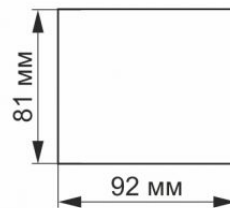

Housing colour Black

Ultraviolet radiation no

Operating temperature range -20° +40°C

Mercury content Does not contain

Ingress protection IP54

Housing material Aluminum

Dimensions

EAN 4820246480857

Height 81 mm

Width 68 mm

Depth 92 mm

Outer box 20 pcs.

VIDEX®**VIDEX-3W-PELLE-BLACK****INDEX: VL-AR031-032B**

We reserve the right to make technical changes. The data contained in this material is not legally binding.