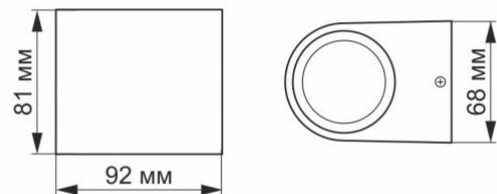

VIDEX®

VIDEX-3W-PELLE-BLACK

INDEX: VL-AR031-032B

Depth	92 mm
Width	68 mm
In the package	1 pc.
Outer box	20 pcs.

Signs marking goods

Packaging marking

Recycling of
waste, CE,
Utilization

We reserve the right to make technical changes. The data contained in this material is not legally binding.

Allegro opt Sp. z o.o., ul. Mierzeja Wiślana 11,
30-732 Krakow, Poland.