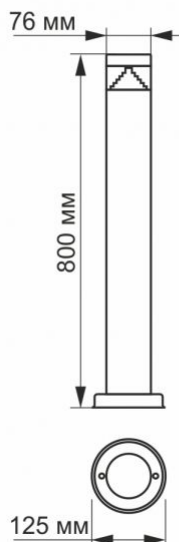

INDEX: VL-AR05-03082S

We reserve the right to make technical changes. The data contained in this material is not legally binding.

Allegro opt Sp. z o.o., ul. Mierzeja Wiślana 11,
30-732 Krakow, Poland.

	The product must be used outdoors
	Waste recycling after the end of the product's service life
	The product meets the requirements of EU directives
	It is forbidden to throw away waste equipment marked with the symbol of a crossed-out bin with other waste
	— Rated beam angle 360°
	— Ra > 80 - color rendering index Ra ≥ 80
	— Rated On/off cycles 20 000
	— The product withstands a medium impact (e.g., from a blunt object) IK07
	— Nominal lifetime (hours) 50 000 h
	— The product does not emit ultraviolet light Free
	— The product is incompatible with light regulators Not Dimmable
	— Operating temperatures range -25° +50°C
	— The product does not contain mercury Free
	— Class of protection against dust and moisture. The product is protected against the ingress of water and dust particles into the housing IP54