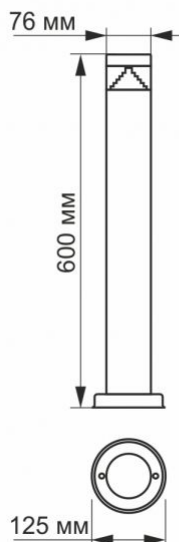

INDEX: VL-AR05-03062S

We reserve the right to make technical changes. The data contained in this material is not legally binding.

Allegro opt Sp. z o.o., ul. Mierzeja Wiślana 11,
30-732 Krakow, Poland.

- The product must be used outdoors
- Waste recycling after the end of the product's service life
- The product meets the requirements of EU directives
- It is forbidden to throw away waste equipment marked with the symbol of a crossed-out bin with other waste
- Rated beam angle
  360°
- Ra > 80 - color rendering index
  Ra ≥ 80
- Rated On/off cycles
  20 000
- The product withstands a medium impact (e.g., from a blunt object)
  IK07
- Nominal lifetime (hours)
  50 000 h
- The product does not emit ultraviolet light
  Free
- The product is incompatible with light regulators
  Not Dimmable
- Operating temperatures range
  -25° +50°C
- The product does not contain mercury
  Free
- Class of protection against dust and moisture. The product is protected against the ingress of water and dust particles into the housing
  IP54