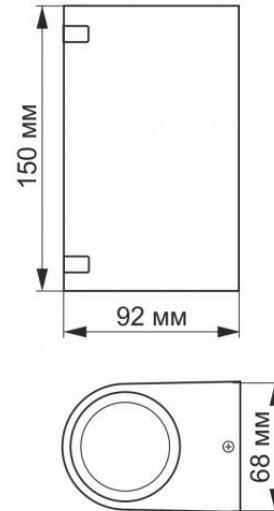

Housing colour Black

Operating temperature range -20° +40°C

Ingress protection IP54

Housing material Aluminum

Dimensions

EAN 4820246480840

Height 150 mm

Width 68 mm

Depth 92 mm

Outer box 20 pcs.

VIDEX[®]**VIDEX-2XGU10-JUSTIN-BLACK****INDEX: VL-AR022B**

We reserve the right to make technical changes. The data contained in this material is not legally binding.

Allegro opt Sp. z o.o., ul. Mierzeja Wiślana 11,
30-732 Krakow, Poland.