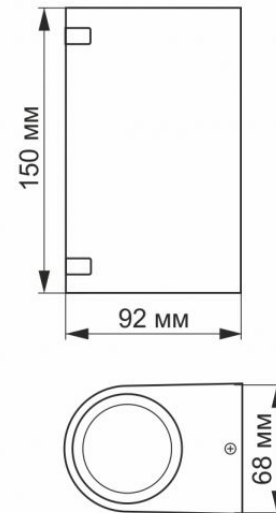

VIDEX®

VIDEX-2XGU10-JUSTIN-BLACK

INDEX: VL-AR022B

We reserve the right to make technical changes. The data contained in this material is not legally binding.

Allegro opt Sp. z o.o., ul. Mierzeja Wiślana 11,
30-732 Krakow, Poland.