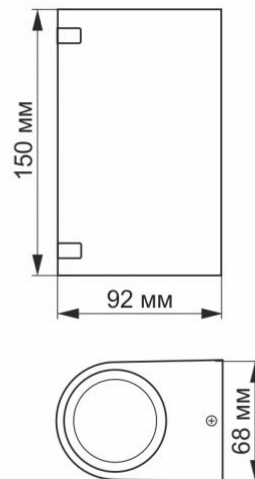

Housing colour Black

Operating temperature range -20° +40°C

Ingress protection IP54

Housing material Aluminum

Dimensions

EAN 4820246480840

Height 150 mm

Width 68 mm

Depth 92 mm

Outer box 20 pcs.

VIDEX®

VIDEX-2XGU10-JUSTIN-BLACK

INDEX: VL-AR022B

We reserve the right to make technical changes. The data contained in this material is not legally binding.

Allegro opt Sp. z o.o., ul. Mierzeja Wiślana 11,
30-732 Krakow, Poland.