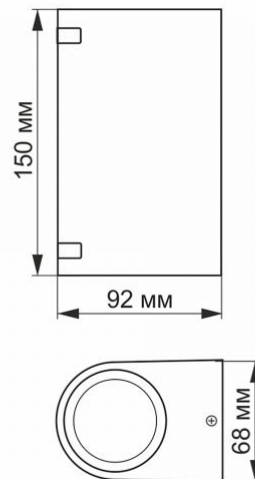

INDEX: VL-AR022B

We reserve the right to make technical changes. The data contained in this material is not legally binding.

Allegro opt Sp. z o.o., ul. Mierzeja Wiślana 11,
30-732 Krakow, Poland.

The product must be used outdoors

-20° +40°C

— Operating temperatures range

IP54

— Class of protection against dust and moisture.
The product is protected against the ingress of water and dust particles into the housing