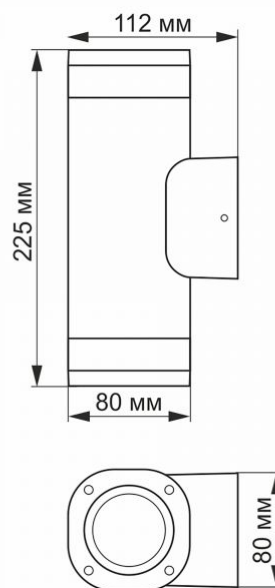

Width 80 mm

VIDEX-2XGU10-BRUNO-GRAY

INDEX: VL-AR072G

Height 225 mm

Depth 112 mm

Outer box 12 pcs.

INDEX: VL-AR072G

We reserve the right to make technical changes. The data contained in this material is not legally binding.