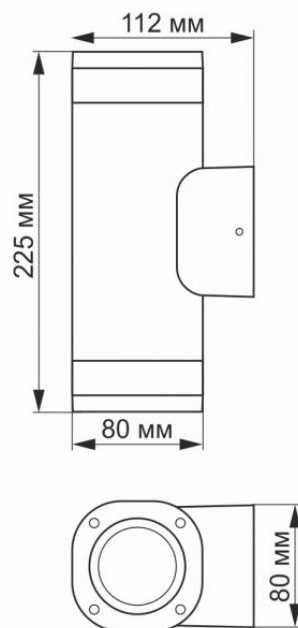

Housing material	Aluminum
------------------	----------

Dimensions

EAN	4820246480901
-----	---------------

Height	225 mm
--------	--------

VIDEX-2XGU10-BRUNO-GRAY

INDEX: VL-AR072G

Width	80 mm
-------	-------

Depth	112 mm
-------	--------

Outer box	12 pcs.
-----------	---------

INDEX: VL-AR072G

We reserve the right to make technical changes. The data contained in this material is not legally binding.

Allegro opt Sp. z o.o., ul. Mierzeja Wiślana 11,
30-732 Krakow, Poland.