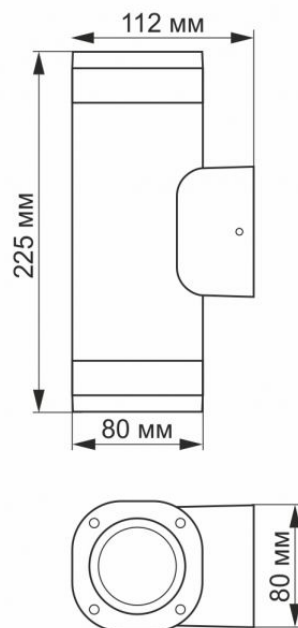

Housing material	Aluminum
------------------	----------

Dimensions

EAN	4820246480901
-----	---------------

Height	225 mm
--------	--------

VIDEX-2XGU10-BRUNO-GRAY

INDEX: VL-AR072G

Width	80 mm
-------	-------

Depth	112 mm
-------	--------

Outer box	12 pcs.
-----------	---------

INDEX: VL-AR072G

We reserve the right to make technical changes. The data contained in this material is not legally binding.

Allegro Opt Sp. z o.o., Handlowa 23, 05-120 Legionowo, Poland.