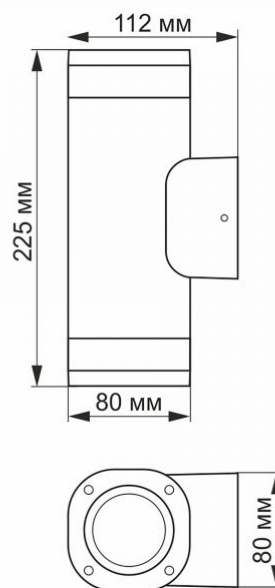

Outer box 12 pcs.

VIDEX-2XGU10-BRUNO-GRAY

INDEX: VL-AR072G

Height 225 mm

Width 80 mm

Depth 112 mm

INDEX: VL-AR072G

We reserve the right to make technical changes. The data contained in this material is not legally binding.