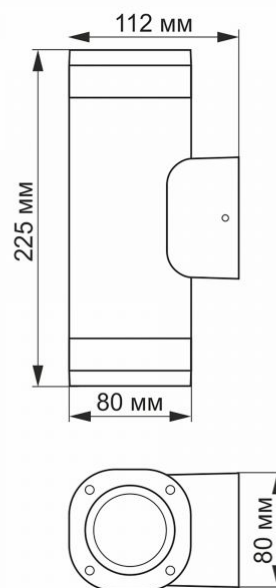

INDEX: VL-AR072G

We reserve the right to make technical changes. The data contained in this material is not legally binding.

Allegro opt Sp. z o.o., ul. Mierzeja Wiślana 11,
30-732 Krakow, Poland.

The product must be used outdoors

Protection against electric shock class I. A product in which the means of protection against electric shock, in addition to the main insulation, is an additional protective circuit connected to the grounding of the power supply network

IK07

— The product withstands a medium impact (e.g., from a blunt object)

-25°+50°C

— Operating temperatures range

Free

— The product does not contain mercury

IP54

— Class of protection against dust and moisture. The product is protected against the ingress of water and dust particles into the housing