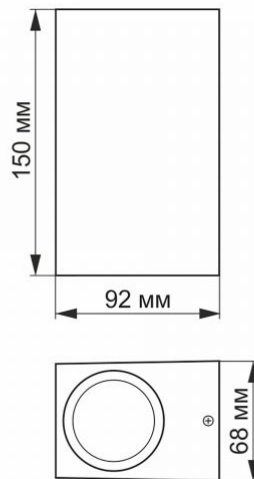

VIDEX®

VIDEX-2XGU10-ARON-GRAY

INDEX: VL-AR012G

We reserve the right to make technical changes. The data contained in this material is not legally binding.

Allegro opt Sp. z o.o., ul. Mierzeja Wiślana 11,
30-732 Krakow, Poland.

The product must be used outdoors

-20° +40°C

— Operating temperatures range

IP54

— Class of protection against dust and moisture.
The product is protected against the ingress of water and dust particles into the housing