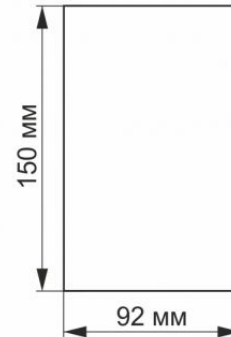

INDEX: VL-AR012G