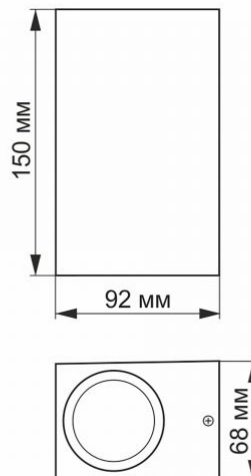

Housing colour Gray

Operating temperature range -20° +40°C

Ingress protection IP54

Housing material Aluminum

Dimensions

EAN 4820246480826

Height 150 mm

Depth 92 mm

Width 68 mm

Outer box 20 pcs.

VIDEX®

VIDEX-2XGU10-ARON-GRAY

INDEX: VL-AR012G

We reserve the right to make technical changes. The data contained in this material is not legally binding.

Allegro opt Sp. z o.o., ul. Mierzeja Wiślana 11,
30-732 Krakow, Poland.