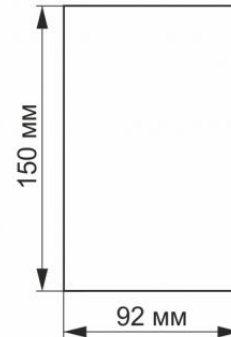

Dimensions

EAN	4820246480826
-----	---------------

Height	150 mm
--------	--------

Width	68 mm
-------	-------

Depth	92 mm
-------	-------

Outer box	20 pcs.
-----------	---------

INDEX: VL-AR012G

We reserve the right to make technical changes. The data contained in this material is not legally binding.