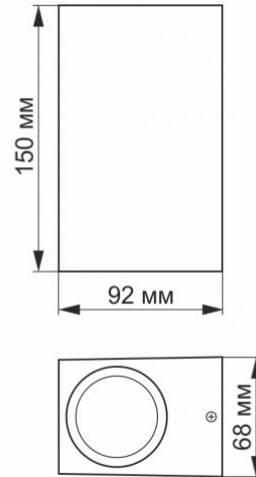

VIDEX®

VIDEX-2XGU10-ARON-GRAY

INDEX: VL-AR012G

We reserve the right to make technical changes. The data contained in this material is not legally binding.

Allegro opt Sp. z o.o., ul. Mierzeja Wiślana 11,
30-732 Krakow, Poland.

The product must be used outdoors

-20° +40°C

— Operating temperatures range

IP54

— Class of protection against dust and moisture.
The product is protected against the ingress of water and dust particles into the housing