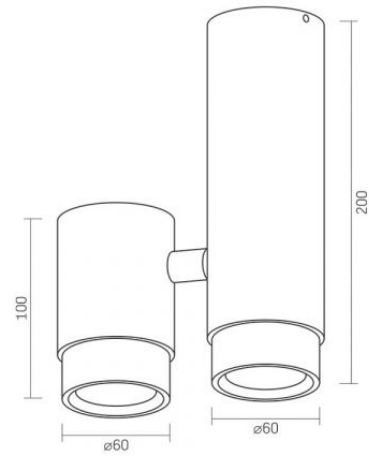

VIDEX®

VIDEX-2XGU10-ARIZA-WHITE

INDEX: VL-SPF07-WB

We reserve the right to make technical changes. The data contained in this material is not legally binding.

Allegro opt Sp. z o.o., ul. Mierzeja Wiślana 11,
30-732 Krakow, Poland.