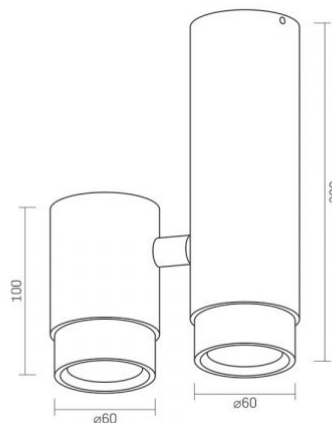

VIDEX®

VIDEX-2XGU10-ARIZA-WHITE

INDEX: VL-SPF07-WB

We reserve the right to make technical changes. The data contained in this material is not legally binding.

Allegro opt Sp. z o.o., ul. Mierzeja Wiślana 11,
30-732 Krakow, Poland.

The product must be used indoors

Protection against electric shock class I. A product in which the means of protection against electric shock, in addition to the main insulation, is an additional protective circuit connected to the grounding of the power supply network

— The product withstands a medium impact (e.g., from a blunt object)

— Operating temperatures range

— The product does not contain mercury

— Class of protection against dust and moisture. Protection against solid objects larger than 12 mm; no protection against moisture