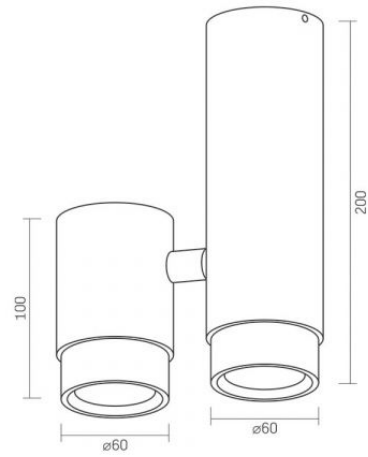

VIDEX®

VIDEX-2XGU10-ARIZA-WHITE

INDEX: VL-SPF07-WB

We reserve the right to make technical changes. The data contained in this material is not legally binding.

Allegro opt Sp. z o.o., ul. Mierzeja Wiślana 11,
30-732 Krakow, Poland.