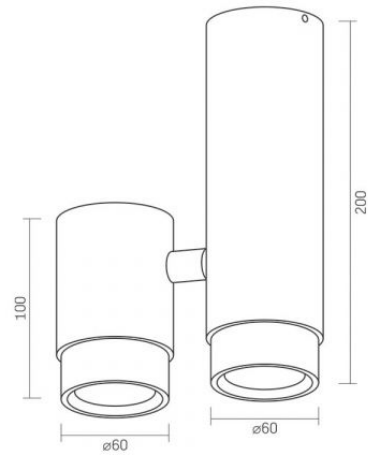

VIDEX®

VIDEX-2XGU10-ARIZA-BLACK

INDEX: VL-SPF07-B

We reserve the right to make technical changes. The data contained in this material is not legally binding.

Allegro opt Sp. z o.o., ul. Mierzeja Wiślana 11,
30-732 Krakow, Poland.