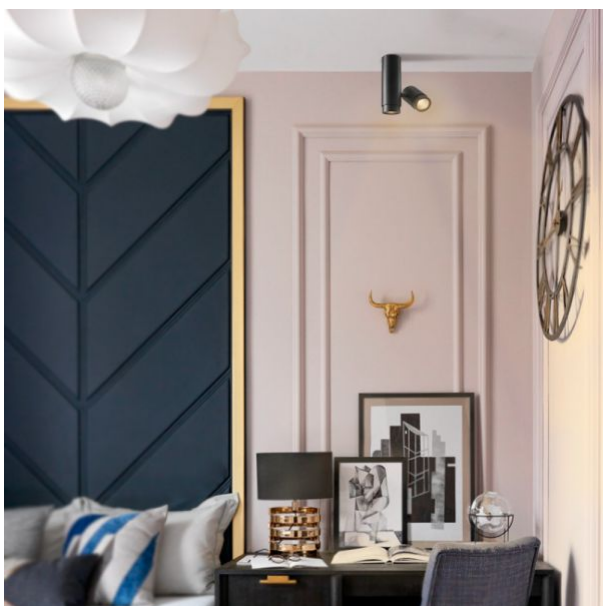

INDEX: VL-SPF07-B

We reserve the right to make technical changes. The data contained in this material is not legally binding.

Allegro opt Sp. z o.o., ul. Mierzeja Wiślana 11,
30-732 Krakow, Poland.

The product must be used indoors

Protection against electric shock class I. A product in which the means of protection against electric shock, in addition to the main insulation, is an additional protective circuit connected to the grounding of the power supply network

IK07

— The product withstands a medium impact (e.g., from a blunt object)

-20° +40°C

— Operating temperatures range

Free

— The product does not contain mercury

IP20

— Class of protection against dust and moisture. Protection against solid objects larger than 12 mm; no protection against moisture