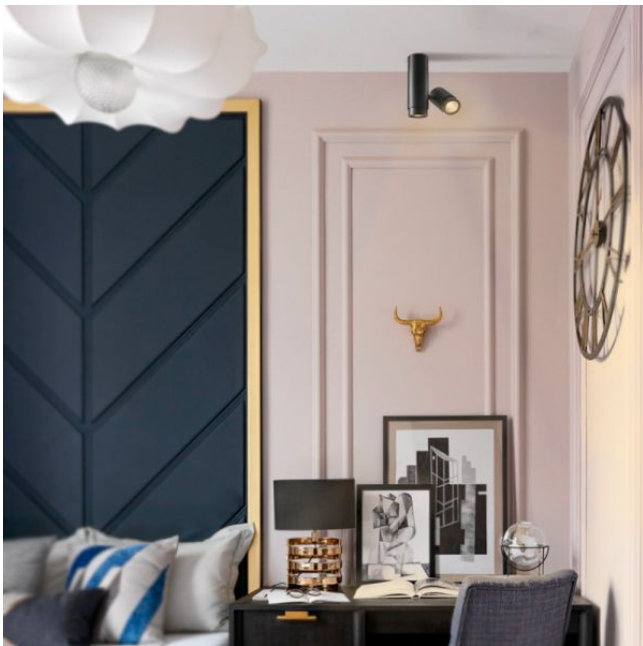

VIDEX®

VIDEX-2XGU10-ARIZA-BLACK

INDEX: VL-SPF07-B

We reserve the right to make technical changes. The data contained in this material is not legally binding.

Allegro Opt Sp. z o.o., Handlowa 23, 05-120 Legionowo, Poland.