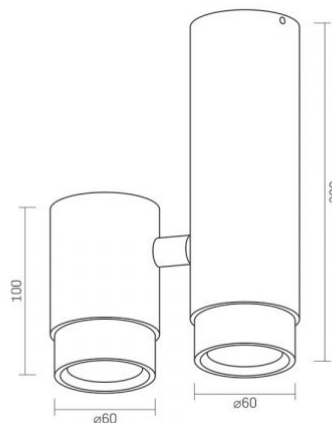

INDEX: VL-SPF07-B

We reserve the right to make technical changes. The data contained in this material is not legally binding.

Allegro opt Sp. z o.o., ul. Mierzeja Wiślana 11,
30-732 Krakow, Poland.

The product must be used indoors

Protection against electric shock class I. A product in which the means of protection against electric shock, in addition to the main insulation, is an additional protective circuit connected to the grounding of the power supply network

IK07

— The product withstands a medium impact (e.g., from a blunt object)

-20° +40°C

— Operating temperatures range

Free

— The product does not contain mercury

IP20

— Class of protection against dust and moisture. Protection against solid objects larger than 12 mm; no protection against moisture