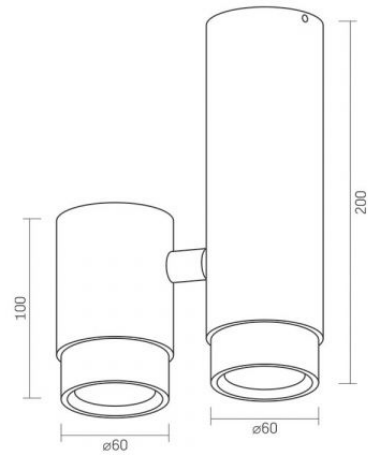

VIDEX®

VIDEX-2XGU10-ARIZA-BLACK

INDEX: VL-SPF07-B

We reserve the right to make technical changes. The data contained in this material is not legally binding.

Allegro Opt Sp. z o.o., Handlowa 23, 05-120 Legionowo, Poland.