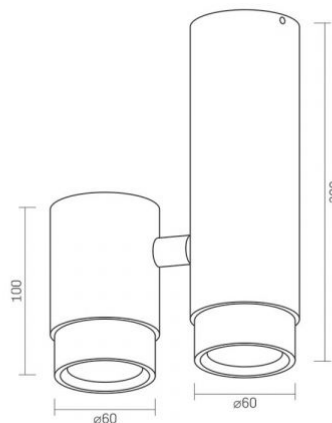

VIDEX®

VIDEX-2XGU10-ARIZA-BLACK

INDEX: VL-SPF07-B

We reserve the right to make technical changes. The data contained in this material is not legally binding.

Allegro opt Sp. z o.o., ul. Mierzeja Wiślana 11,
30-732 Krakow, Poland.

The product must be used indoors

Protection against electric shock class I. A product in which the means of protection against electric shock, in addition to the main insulation, is an additional protective circuit connected to the grounding of the power supply network

IK07

— The product withstands a medium impact (e.g., from a blunt object)

-20° +40°C

— Operating temperatures range

Free

— The product does not contain mercury

IP20

— Class of protection against dust and moisture. Protection against solid objects larger than 12 mm; no protection against moisture