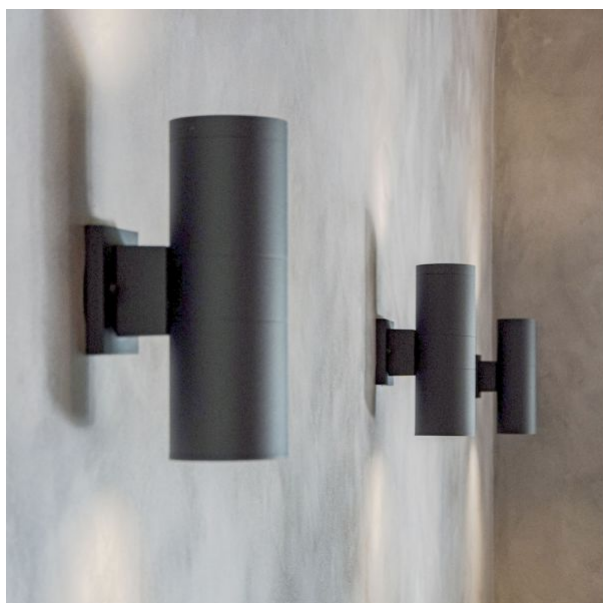

Height 300 mm

VIDEX-2XE27-PORTER-GRAY

INDEX: VL-AR082G

Depth 165 mm

Width 108 mm

Outer box 12 pcs.

INDEX: VL-AR082G

We reserve the right to make technical changes. The data contained in this material is not legally binding.