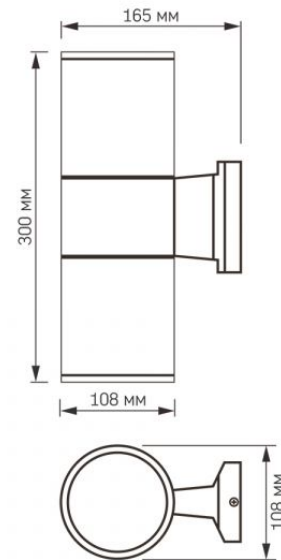

Impact protection IK07

Operating temperature range -25° +50°C

Mercury content Does not contain

Ingress protection IP54

Housing material Aluminum

Dimensions

EAN 4820246482363

Height 300 mm

VIDEX-2XE27-PORTER-GRAY

INDEX: VL-AR082G

Width 108 mm

Depth 165 mm

Outer box 12 pcs.

INDEX: VL-AR082G

We reserve the right to make technical changes. The data contained in this material is not legally binding.