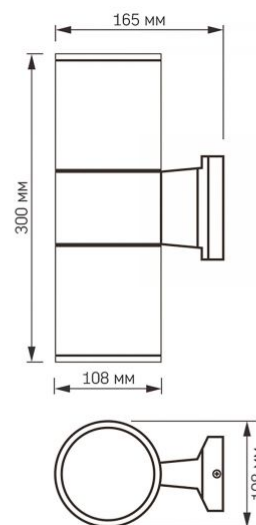

Height 300 mm

VIDEX-2XE27-PORTER-GRAY

INDEX: VL-AR082G

Depth 165 mm

Width 108 mm

Outer box 12 pcs.

INDEX: VL-AR082G

We reserve the right to make technical changes. The data contained in this material is not legally binding.