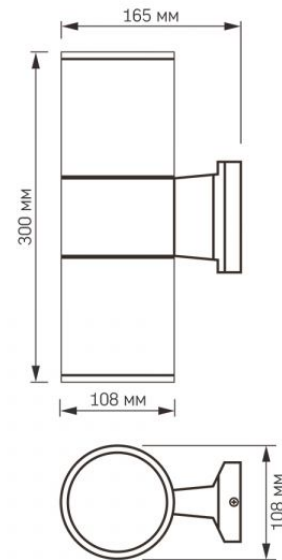

Housing material	Aluminum
------------------	----------

Dimensions

EAN	4820246482363
-----	---------------

Height	300 mm
--------	--------

VIDEX-2XE27-PORTER-GRAY

INDEX: VL-AR082G

Width	108 mm
-------	--------

Depth	165 mm
-------	--------

Outer box	12 pcs.
-----------	---------

INDEX: VL-AR082G

We reserve the right to make technical changes. The data contained in this material is not legally binding.

Allegro opt Sp. z o.o., ul. Mierzeja Wiślana 11,
30-732 Krakow, Poland.