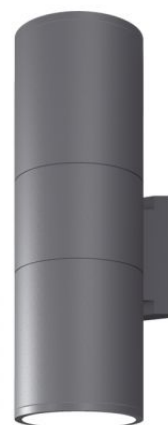

Housing material	Aluminum
------------------	----------

Dimensions

EAN	4820246482363
-----	---------------

Height	300 mm
--------	--------

VIDEX-2XE27-PORTER-GRAY

INDEX: VL-AR082G

Width	108 mm
-------	--------

Depth	165 mm
-------	--------

Outer box	12 pcs.
-----------	---------

VIDEX[®]**VIDEX-2XE27-PORTER-GRAY****INDEX: VL-AR082G**

We reserve the right to make technical changes. The data contained in this material is not legally binding.