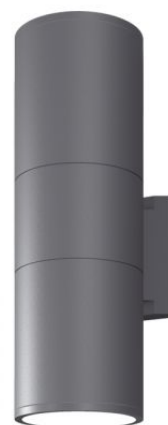

VIDEX®

IK07

Free

IP54

WARRANTY 2 YEARS

General parameters

Light source replaceable end user

Electrical parameters

Impact protection IK07

Operating temperature range -25° +50°C

Mercury content Does not contain

Ingress protection IP54

Housing material Aluminum

Dimensions

EAN 4820246482363

Height 300 mm

VIDEX-2XE27-PORTER-GRAY

INDEX: VL-AR082G

Width 108 mm

Depth 165 mm

Outer box 12 pcs.

INDEX: VL-AR082G

We reserve the right to make technical changes. The data contained in this material is not legally binding.