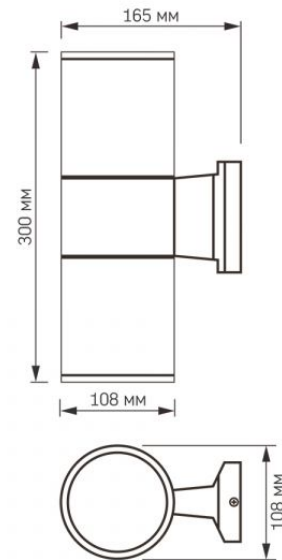

Housing material	Aluminum
------------------	----------

Dimensions

EAN	4820246482363
-----	---------------

Height	300 mm
--------	--------

VIDEX-2XE27-PORTER-GRAY

INDEX: VL-AR082G

Width	108 mm
-------	--------

Depth	165 mm
-------	--------

Outer box	12 pcs.
-----------	---------

VIDEX[®]**VIDEX-2XE27-PORTER-GRAY****INDEX: VL-AR082G**

We reserve the right to make technical changes. The data contained in this material is not legally binding.