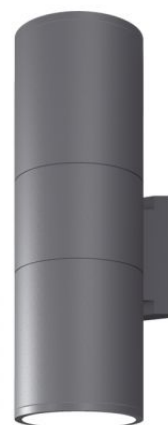

VIDEX®

IK07

-25° +50°C

Free

IP54

WARRANTY 2 YEARS

General parameters

Light source replaceable	end user

Electrical parameters

Rated voltage, frequency	AC 220-240 V, 50/60 Hz

Input interface	Terminal block

Electric shock protection class	I

Additional information

Place of installation	Wall

Place of application	outdoor

Housing colour	Gray

Impact protection	IK07

Operating temperature range	-25° +50°C

Mercury content	Does not contain

Ingress protection	IP54

Housing material	Aluminum

Dimensions

EAN	4820246482363

Height	300 mm

VIDEX-2XE27-PORTER-GRAY

INDEX: VL-AR082G

Width	108 mm

Depth	165 mm

Outer box	12 pcs.