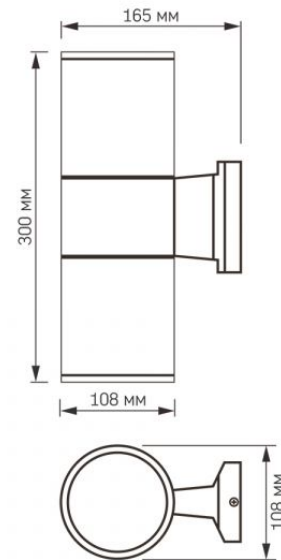

INDEX: VL-AR082G

We reserve the right to make technical changes. The data contained in this material is not legally binding.

Allegro opt Sp. z o.o., ul. Mierzeja Wiślana 11,
30-732 Krakow, Poland.