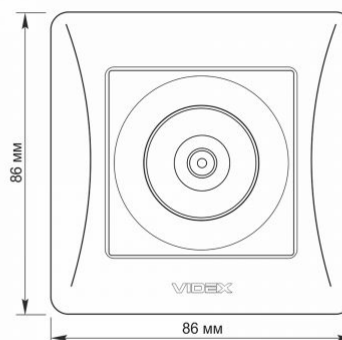

INDEX: VF-BNSK1TVME-W

We reserve the right to make technical changes. The data contained in this material is not legally binding.

Allegro opt Sp. z o.o., ul. Mierzeja Wiślana 11,
30-732 Krakow, Poland.

The product meets the requirements of EU directives

It is forbidden to throw away waste equipment marked with the symbol of a crossed-out bin with other waste

IP20

— Class of protection against dust and moisture. Protection against solid objects larger than 12 mm; no protection against moisture