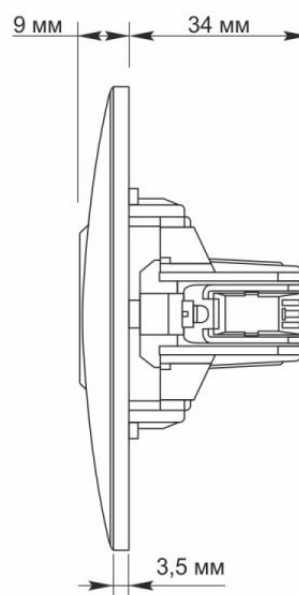

VIDEX®

VIDEX BINERA

INDEX: VF-BNSK1TVME-W

We reserve the right to make technical changes. The data contained in this material is not legally binding.

Allegra opt Sp. z o.o., ul. Mierzeja Wiślana 11,
30-732 Krakow, Poland.

Date: 23.02.2025