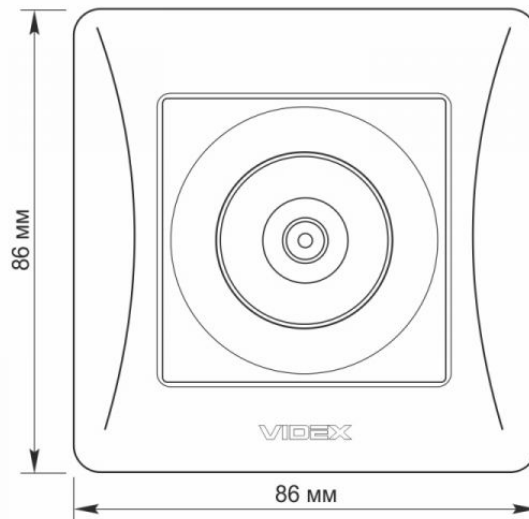

VIDEX®

VIDEX BINERA

INDEX: VF-BNSK1TVME-W

We reserve the right to make technical changes. The data contained in this material is not legally binding.

Allegra opt Sp. z o.o., ul. Mierzeja Wiślana 11,
30-732 Krakow, Poland.

Date: 23.02.2025