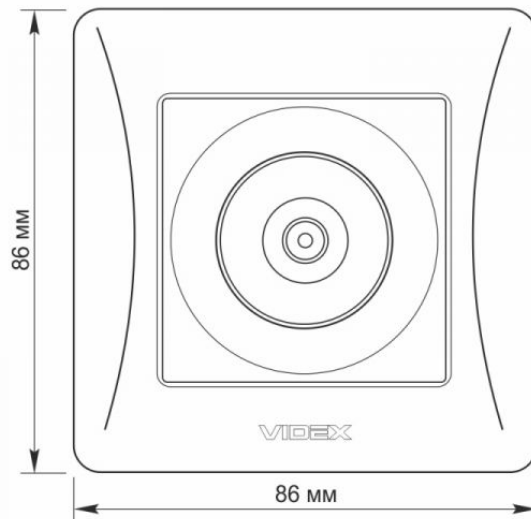

VIDEX®

VIDEX BINERA

INDEX: VF-BNSK1TVME-W

We reserve the right to make technical changes. The data contained in this material is not legally binding.

Allegra opt Sp. z o.o., ul. Mierzeja Wiślana 11,
30-732 Krakow, Poland.

Date: 22.01.2025