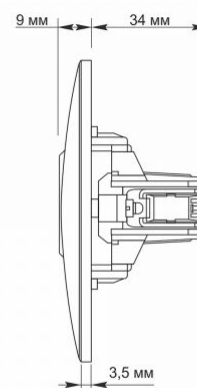

INDEX: VF-BNSK1TVME-W

We reserve the right to make technical changes. The data contained in this material is not legally binding.

Allegro opt Sp. z o.o., ul. Mierzeja Wiślana 11,
30-732 Krakow, Poland.

The product meets the requirements of EU directives

It is forbidden to throw away waste equipment marked with the symbol of a crossed-out bin with other waste

IP20

— Class of protection against dust and moisture. Protection against solid objects larger than 12 mm; no protection against moisture