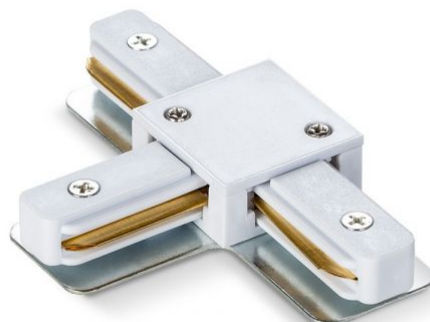

TECHNICAL CARD

T-Type connector

Additional information

Housing colour	White
-----------------------	-------

Dimensions

EAN	5904405541685
Height	95 mm
Depth	16 mm
Width	65 mm
In the package	1 pc.
Outer box	100 pcs.
Unit nett weight	73g