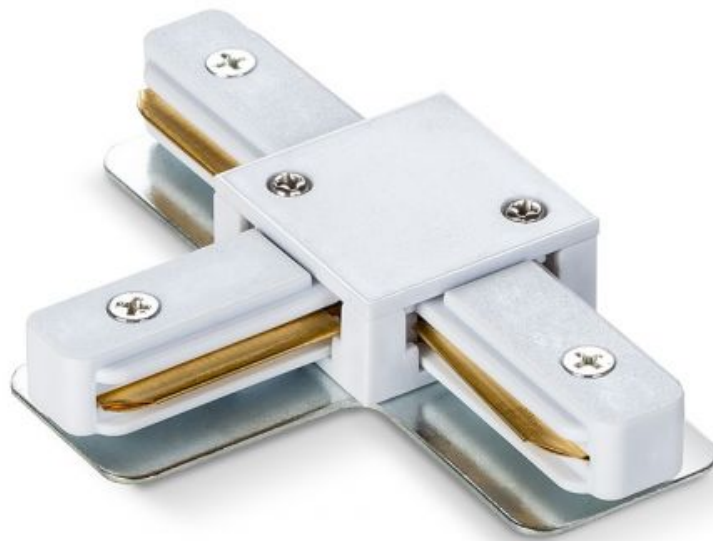

TECHNICAL CARD

T-Type connector

Additional information

Housing colour	White
-----------------------	-------

Dimensions

EAN	5904405541685
Height	95 mm
Depth	16 mm
Width	65 mm
In the package	1 pc.
Outer box	100 pcs.
Unit nett weight	73g