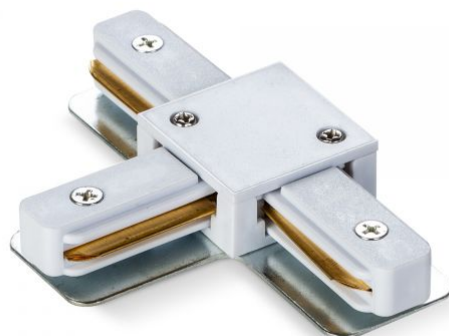

## TECHNICAL CARD

T-Type connector

## Additional information

<b>Housing colour</b>	White
-----------------------	-------

## Dimensions

<b>EAN</b>	5904405541685
<b>In the package</b>	1 pc.
<b>Outer box</b>	100 pcs.
<b>Height</b>	95 mm
<b>Width</b>	65 mm
<b>Depth</b>	16 mm
<b>Unit nett weight</b>	73g

We reserve the right to make technical changes. The data contained in this material is not legally binding.