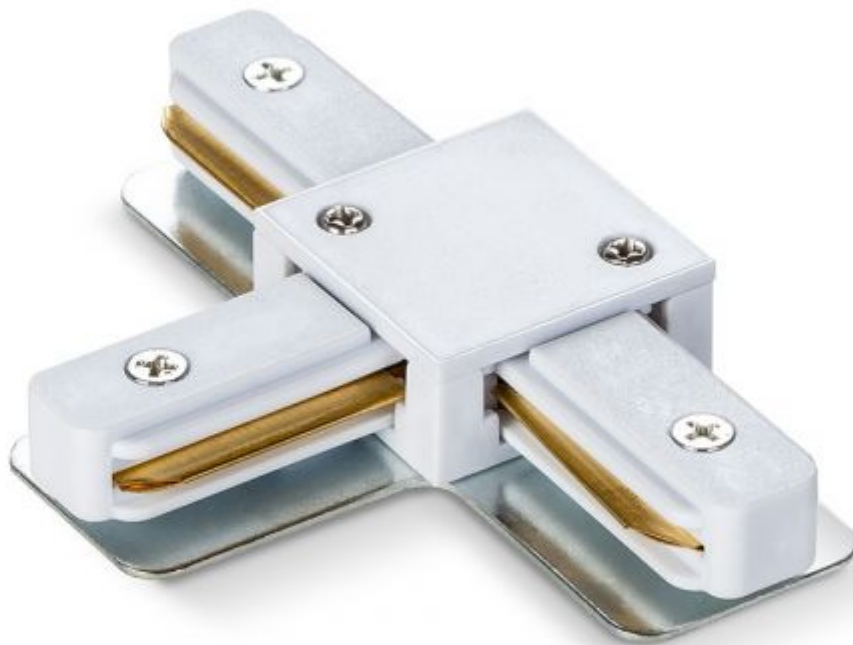

TECHNICAL CARD

T-Type connector

Additional information

Housing colour	White
-----------------------	-------

Dimensions

EAN	5904405541685
In the package	1 pc.
Height	95 mm
Width	65 mm
Depth	16 mm
Outer box	100 pcs.
Unit nett weight	73g