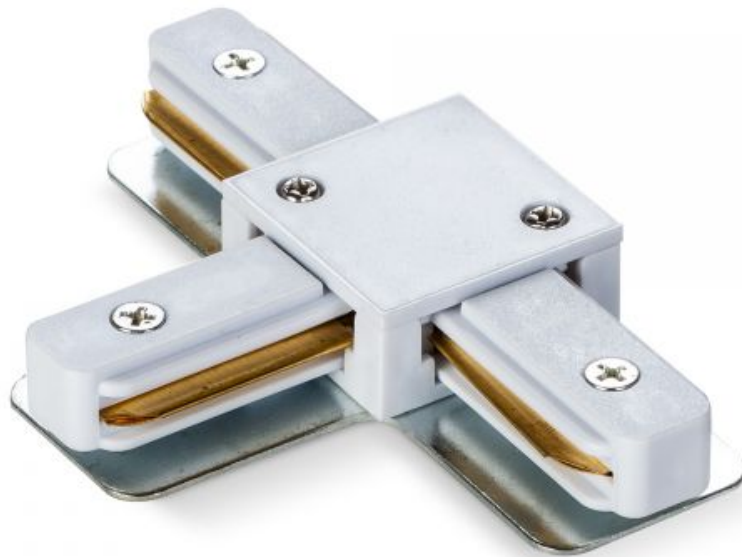

## TECHNICAL CARD

T-Type connector

## Additional information

<b>Housing colour</b>	White
-----------------------	-------

## Dimensions

<b>EAN</b>	5904405541685
<b>In the package</b>	1 pc.
<b>Outer box</b>	100 pcs.
<b>Height</b>	95 mm
<b>Width</b>	65 mm
<b>Depth</b>	16 mm
<b>Unit nett weight</b>	73g

We reserve the right to make technical changes. The data contained in this material is not legally binding.