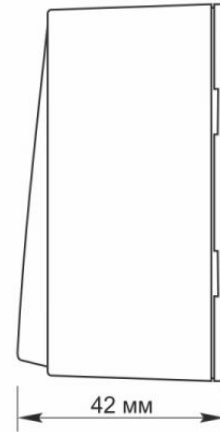

INDEX: VF-BNS12-W

We reserve the right to make technical changes. The data contained in this material is not legally binding.

Allegro opt Sp. z o.o., ul. Mierzeja Wiślana 11,
30-732 Krakow, Poland.