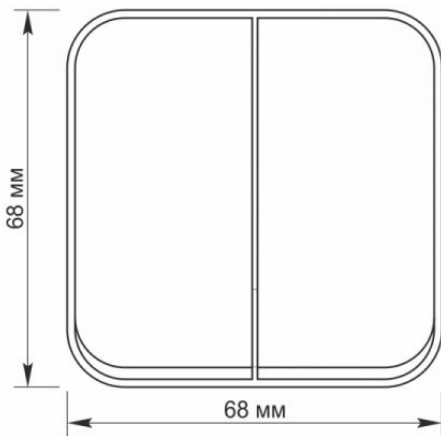

INDEX: VF-BNS12-W

We reserve the right to make technical changes. The data contained in this material is not legally binding.

Allegro opt Sp. z o.o., ul. Mierzeja Wiślana 11,
30-732 Krakow, Poland.