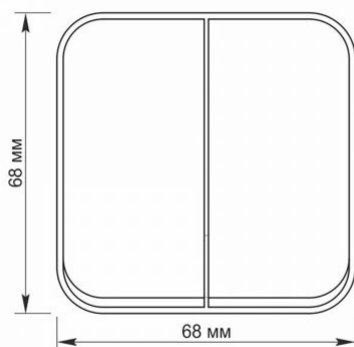

INDEX: VF-BNS12-W

We reserve the right to make technical changes. The data contained in this material is not legally binding.

Allegro opt Sp. z o.o., ul. Mierzeja Wiślana 11,
30-732 Krakow, Poland.

The product meets the requirements of EU directives

It is forbidden to throw away waste equipment marked with the symbol of a crossed-out bin with other waste

— Class of protection against dust and moisture. Protection against solid objects larger than 12 mm; no protection against moisture