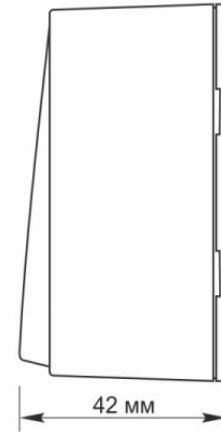

INDEX: VF-BNS12-W

We reserve the right to make technical changes. The data contained in this material is not legally binding.

Allegro opt Sp. z o.o., ul. Mierzeja Wiślana 11,
30-732 Krakow, Poland.