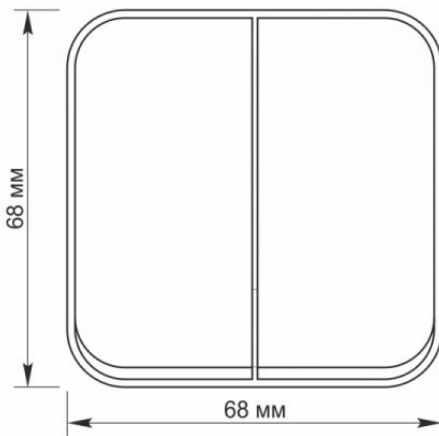

INDEX: VF-BNS12-W

We reserve the right to make technical changes. The data contained in this material is not legally binding.

Allegro opt Sp. z o.o., ul. Mierzeja Wiślana 11,
30-732 Krakow, Poland.