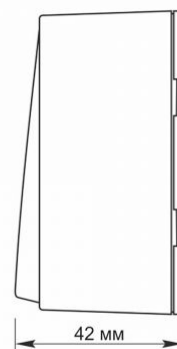

INDEX: VF-BNS12-W

We reserve the right to make technical changes. The data contained in this material is not legally binding.

Allegro opt Sp. z o.o., ul. Mierzeja Wiślana 11,
30-732 Krakow, Poland.

The product meets the requirements of EU directives

It is forbidden to throw away waste equipment marked with the symbol of a crossed-out bin with other waste

— Class of protection against dust and moisture. Protection against solid objects larger than 12 mm; no protection against moisture