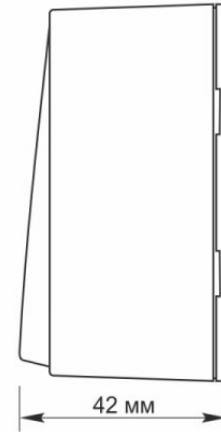

INDEX: VF-BNS11-W

We reserve the right to make technical changes. The data contained in this material is not legally binding.

Allegro opt Sp. z o.o., ul. Mierzeja Wiślana 11,
30-732 Krakow, Poland.