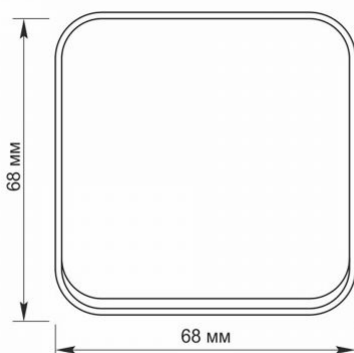

INDEX: VF-BNS11-W

We reserve the right to make technical changes. The data contained in this material is not legally binding.

Allegro opt Sp. z o.o., ul. Mierzeja Wiślana 11,
30-732 Krakow, Poland.

The product meets the requirements of EU directives

It is forbidden to throw away waste equipment marked with the symbol of a crossed-out bin with other waste

— Class of protection against dust and moisture. Protection against solid objects larger than 12 mm; no protection against moisture