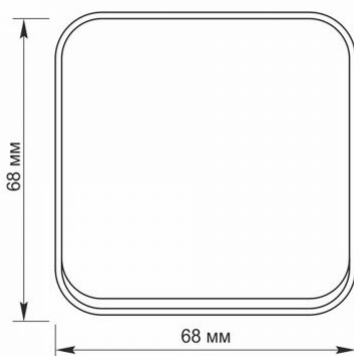

INDEX: VF-BNS11-W

We reserve the right to make technical changes. The data contained in this material is not legally binding.

Allegro opt Sp. z o.o., ul. Mierzeja Wiślana 11,
30-732 Krakow, Poland.

The product meets the requirements of EU directives

It is forbidden to throw away waste equipment marked with the symbol of a crossed-out bin with other waste

— Class of protection against dust and moisture. Protection against solid objects larger than 12 mm; no protection against moisture