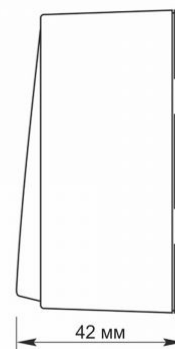

INDEX: VF-BNS11-W

We reserve the right to make technical changes. The data contained in this material is not legally binding.

Allegro opt Sp. z o.o., ul. Mierzeja Wiślana 11,
30-732 Krakow, Poland.

The product meets the requirements of EU directives

It is forbidden to throw away waste equipment marked with the symbol of a crossed-out bin with other waste

— Class of protection against dust and moisture. Protection against solid objects larger than 12 mm; no protection against moisture