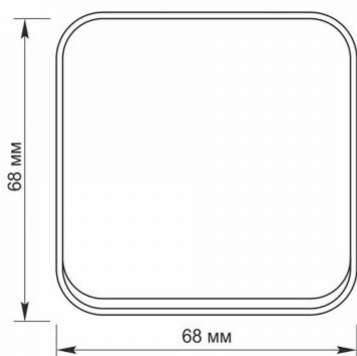

INDEX: VF-BNS11-W

We reserve the right to make technical changes. The data contained in this material is not legally binding.

Allegro opt Sp. z o.o., ul. Mierzeja Wiślana 11,
30-732 Krakow, Poland.

The product meets the requirements of EU directives

It is forbidden to throw away waste equipment marked with the symbol of a crossed-out bin with other waste

— Class of protection against dust and moisture. Protection against solid objects larger than 12 mm; no protection against moisture