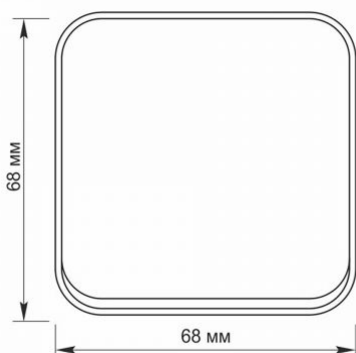

INDEX: VF-BNS11-W

We reserve the right to make technical changes. The data contained in this material is not legally binding.

Allegro opt Sp. z o.o., ul. Mierzeja Wiślana 11,
30-732 Krakow, Poland.

The product meets the requirements of EU directives

It is forbidden to throw away waste equipment marked with the symbol of a crossed-out bin with other waste

IP20

— Class of protection against dust and moisture. Protection against solid objects larger than 12 mm; no protection against moisture