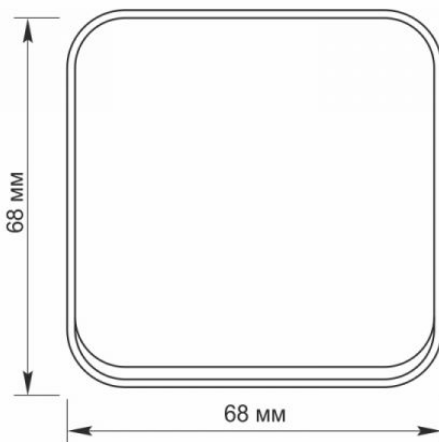

INDEX: VF-BNS11-W

We reserve the right to make technical changes. The data contained in this material is not legally binding.

Allegro opt Sp. z o.o., ul. Mierzeja Wiślana 11,
30-732 Krakow, Poland.