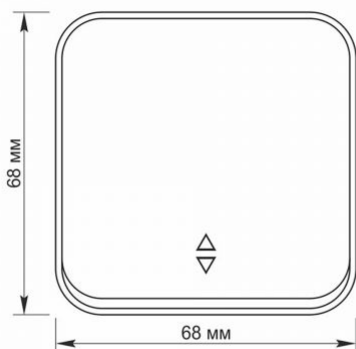

INDEX: VF-BNS11P-W

We reserve the right to make technical changes. The data contained in this material is not legally binding.

Allegro opt Sp. z o.o., ul. Mierzeja Wiślana 11,
30-732 Krakow, Poland.

The product meets the requirements of EU directives

It is forbidden to throw away waste equipment marked with the symbol of a crossed-out bin with other waste

— Class of protection against dust and moisture. Protection against solid objects larger than 12 mm; no protection against moisture