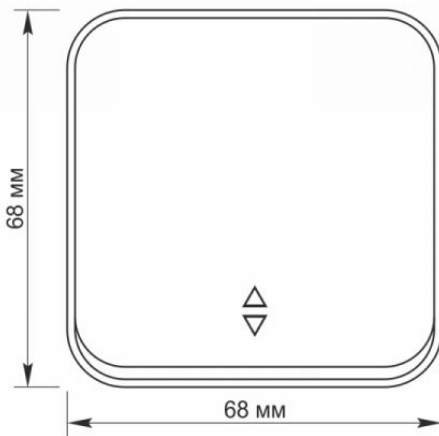

INDEX: VF-BNS11P-W

We reserve the right to make technical changes. The data contained in this material is not legally binding.

Allegro opt Sp. z o.o., ul. Mierzeja Wiślana 11,
30-732 Krakow, Poland.