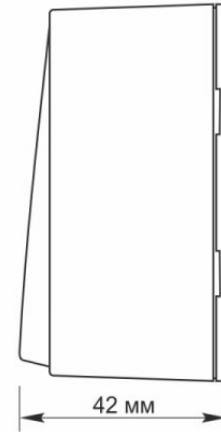

INDEX: VF-BNS11P-W

We reserve the right to make technical changes. The data contained in this material is not legally binding.

Allegro opt Sp. z o.o., ul. Mierzeja Wiślana 11,
30-732 Krakow, Poland.