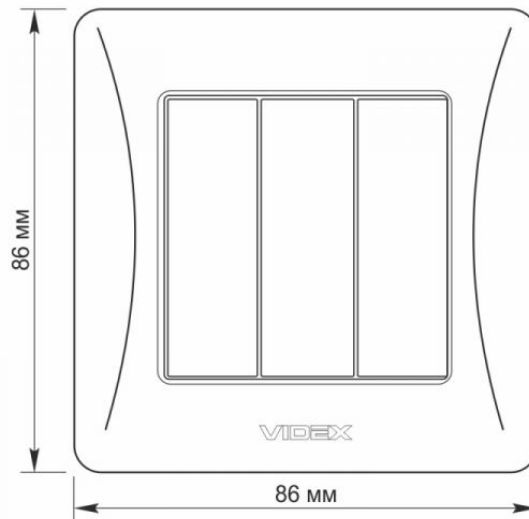

Additional information

Ingress protection	IP20
Housing material	PC, Polyamide

Dimensions

EAN	4820118298269
Height	86 mm
Width	86 mm
In the package	1 pc.
Outer box	120 pcs.

Signs marking goods

Packaging marking	CE, Utilization
--------------------------	-----------------

VIDEX BINERA

INDEX: VF-BNSW3-W

VIDEX®

VIDEX BINERA

INDEX: VF-BNSW3-W

We reserve the right to make technical changes. The data contained in this material is not legally binding.

Allegra opt Sp. z o.o., ul. Mierzeja Wiślana 11,
30-732 Krakow, Poland.