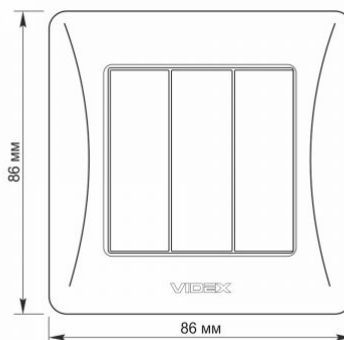

VIDEX®

VIDEX BINERA

INDEX: VF-BNSW3-W

We reserve the right to make technical changes. The data contained in this material is not legally binding.

Allegro opt Sp. z o.o., ul. Mierzeja Wiślana 11,
30-732 Krakow, Poland.

The product meets the requirements of EU directives

It is forbidden to throw away waste equipment marked with the symbol of a crossed-out bin with other waste

— Class of protection against dust and moisture. Protection against solid objects larger than 12 mm; no protection against moisture

Date: 4.06.2026