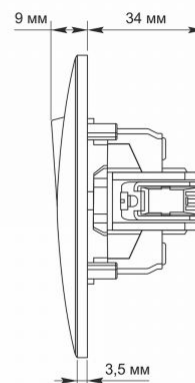

Additional information

Ingress protection	IP20
Housing material	PC, Polyamide

Dimensions

EAN	4820118298269
Height	86 mm
Width	86 mm
In the package	1 pc.
Outer box	120 pcs.

Signs marking goods

Packaging marking	CE, Utilization
--------------------------	-----------------

VIDEX BINERA

INDEX: VF-BNSW3-W

VIDEX®

VIDEX BINERA

INDEX: VF-BNSW3-W

We reserve the right to make technical changes. The data contained in this material is not legally binding.

Allegro opt Sp. z o.o., ul. Mierzeja Wiślana 11,
30-732 Krakow, Poland.

The product meets the requirements of EU directives

It is forbidden to throw away waste equipment marked with the symbol of a crossed-out bin with other waste

IP20

— Class of protection against dust and moisture. Protection against solid objects larger than 12 mm; no protection against moisture