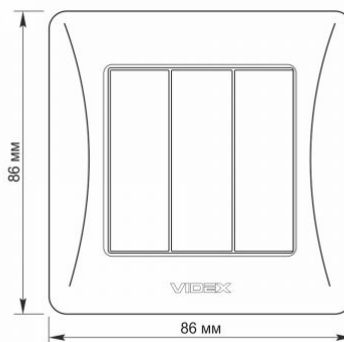

VIDEX®

VIDEX BINERA

INDEX: VF-BNSW3-W

We reserve the right to make technical changes. The data contained in this material is not legally binding.

Allegro opt Sp. z o.o., ul. Mierzeja Wiślana 11,
30-732 Krakow, Poland.

The product meets the requirements of EU directives

It is forbidden to throw away waste equipment marked with the symbol of a crossed-out bin with other waste

IP20

— Class of protection against dust and moisture. Protection against solid objects larger than 12 mm; no protection against moisture

Date: 31.03.2025