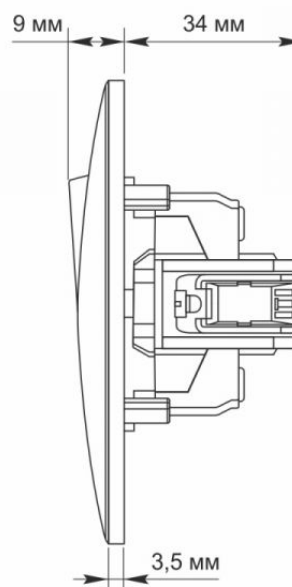

VIDEX®

VIDEX BINERA

INDEX: VF-BNSW3-W

We reserve the right to make technical changes. The data contained in this material is not legally binding.

Allegra opt Sp. z o.o., ul. Mierzeja Wiślana 11,
30-732 Krakow, Poland.

Date: 22.01.2025