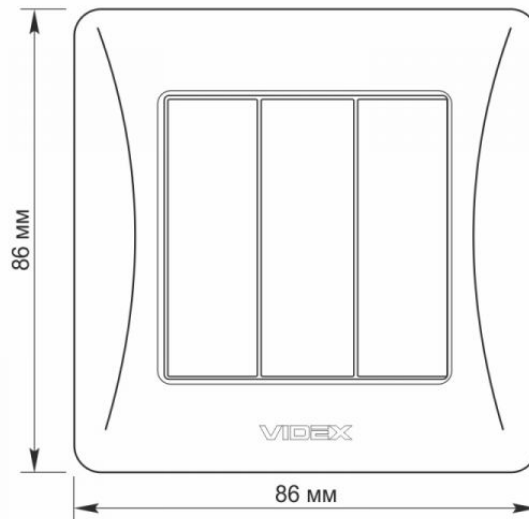

VIDEX®

VIDEX BINERA

INDEX: VF-BNSW3-W

We reserve the right to make technical changes. The data contained in this material is not legally binding.

Allegra opt Sp. z o.o., ul. Mierzeja Wiślana 11,
30-732 Krakow, Poland.

Date: 22.01.2025