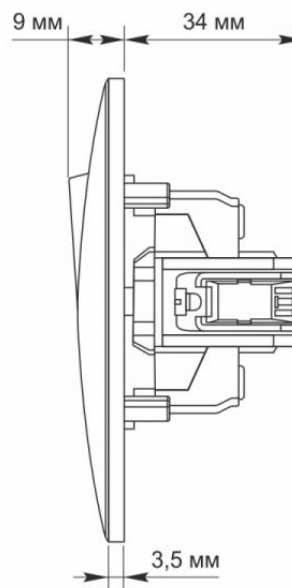

Additional information

Ingress protection	IP20
Housing material	PC, Polyamide

Dimensions

EAN	4820118298269
Height	86 mm
Width	86 mm
In the package	1 pc.
Outer box	120 pcs.

Signs marking goods

Packaging marking	CE, Utilization
--------------------------	-----------------

VIDEX BINERA

INDEX: VF-BNSW3-W

VIDEX®

VIDEX BINERA

INDEX: VF-BNSW3-W

We reserve the right to make technical changes. The data contained in this material is not legally binding.

Allegra opt Sp. z o.o., ul. Mierzeja Wiślana 11,
30-732 Krakow, Poland.