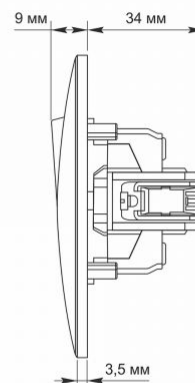

Additional information

Ingress protection	IP20
Housing material	PC, Polyamide

Dimensions

EAN	4820118298269
In the package	1 pc.
Height	86 mm
Outer box	120 pcs.
Width	86 mm

Signs marking goods

Packaging marking	CE, Utilization
--------------------------	-----------------

VIDEX BINERA

INDEX: VF-BNSW3-W

VIDEX®

VIDEX BINERA

INDEX: VF-BNSW3-W

We reserve the right to make technical changes. The data contained in this material is not legally binding.

Allegro opt Sp. z o.o., ul. Mierzeja Wiślana 11,
30-732 Krakow, Poland.

The product meets the requirements of EU directives

It is forbidden to throw away waste equipment marked with the symbol of a crossed-out bin with other waste

IP20

— Class of protection against dust and moisture. Protection against solid objects larger than 12 mm; no protection against moisture