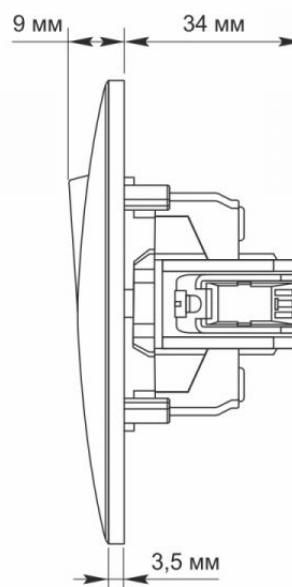

VIDEX®

VIDEX BINERA

INDEX: VF-BNSW3-BG

We reserve the right to make technical changes. The data contained in this material is not legally binding.

Allegra opt Sp. z o.o., ul. Mierzeja Wiślana 11,
30-732 Krakow, Poland.

Date: 23.02.2025