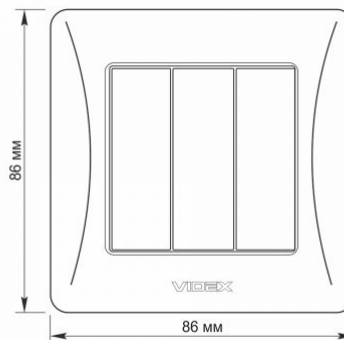

VIDEX®

VIDEX BINERA

INDEX: VF-BNSW3-BG

We reserve the right to make technical changes. The data contained in this material is not legally binding.

Allegro opt Sp. z o.o., ul. Mierzeja Wiślana 11,
30-732 Krakow, Poland.

The product meets the requirements of EU directives

It is forbidden to throw away waste equipment marked with the symbol of a crossed-out bin with other waste

IP20

— Class of protection against dust and moisture. Protection against solid objects larger than 12 mm; no protection against moisture

Date: 4.06.2026