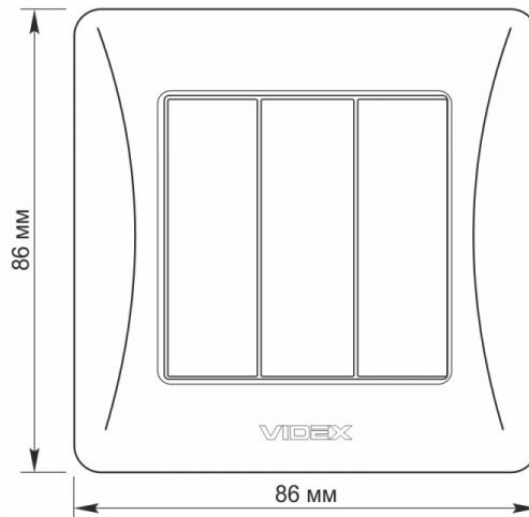

VIDEX®

VIDEX BINERA

INDEX: VF-BNSW3-BG

We reserve the right to make technical changes. The data contained in this material is not legally binding.

Allegra opt Sp. z o.o., ul. Mierzeja Wiślana 11,
30-732 Krakow, Poland.

Date: 23.02.2025