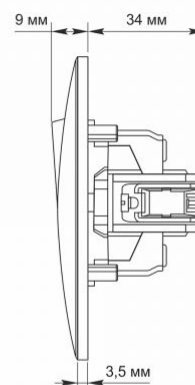

VIDEX®

VIDEX BINERA

INDEX: VF-BNSW3-BG

We reserve the right to make technical changes. The data contained in this material is not legally binding.

Allegro opt Sp. z o.o., ul. Mierzeja Wiślana 11,
30-732 Krakow, Poland.

The product meets the requirements of EU directives

It is forbidden to throw away waste equipment marked with the symbol of a crossed-out bin with other waste

IP20

— Class of protection against dust and moisture. Protection against solid objects larger than 12 mm; no protection against moisture

Date: 31.03.2025