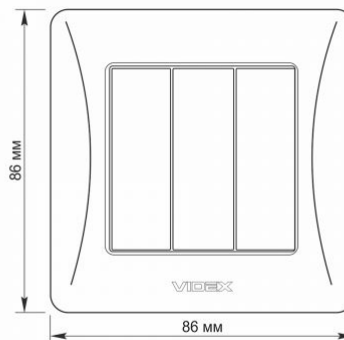

VIDEX®

VIDEX BINERA

INDEX: VF-BNSW3-BG

We reserve the right to make technical changes. The data contained in this material is not legally binding.

Allegro opt Sp. z o.o., ul. Mierzeja Wiślana 11,
30-732 Krakow, Poland.

The product meets the requirements of EU directives

It is forbidden to throw away waste equipment marked with the symbol of a crossed-out bin with other waste

IP20

— Class of protection against dust and moisture. Protection against solid objects larger than 12 mm; no protection against moisture

Date: 31.03.2025