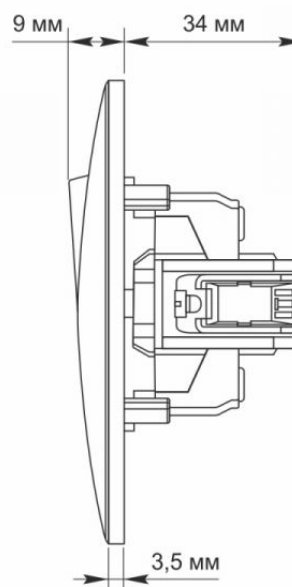

VIDEX®

VIDEX BINERA

INDEX: VF-BNSW3-BG

We reserve the right to make technical changes. The data contained in this material is not legally binding.

Allegro opt Sp. z o.o., ul. Mierzeja Wiślana 11,
30-732 Krakow, Poland.

Date: 22.01.2025