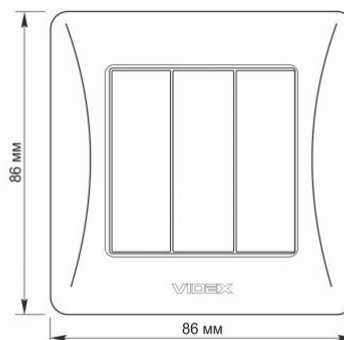

VIDEX®

VIDEX BINERA

INDEX: VF-BNSW3-BG

We reserve the right to make technical changes. The data contained in this material is not legally binding.

Allegro opt Sp. z o.o., ul. Mierzeja Wiślana 11,
30-732 Krakow, Poland.

The product meets the requirements of EU directives

It is forbidden to throw away waste equipment marked with the symbol of a crossed-out bin with other waste

IP20

— Class of protection against dust and moisture. Protection against solid objects larger than 12 mm; no protection against moisture

Date: 24.06.2026