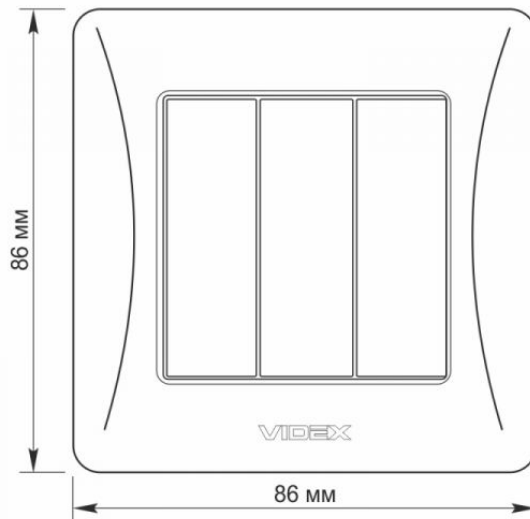

VIDEX®

VIDEX BINERA

INDEX: VF-BNSW3-BG

We reserve the right to make technical changes. The data contained in this material is not legally binding.

Allegro opt Sp. z o.o., ul. Mierzeja Wiślana 11,
30-732 Krakow, Poland.

Date: 22.01.2025