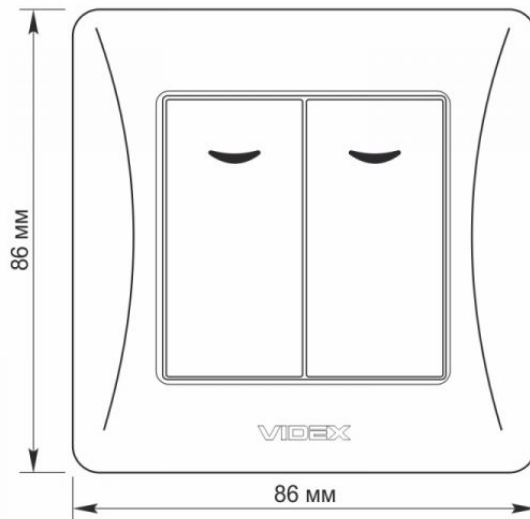

VIDEX®

VIDEX BINERA

INDEX: VF-BNSW2L-W

We reserve the right to make technical changes. The data contained in this material is not legally binding.

Allegro opt Sp. z o.o., ul. Mierzeja Wiślana 11,
30-732 Krakow, Poland.

Date: 23.02.2025