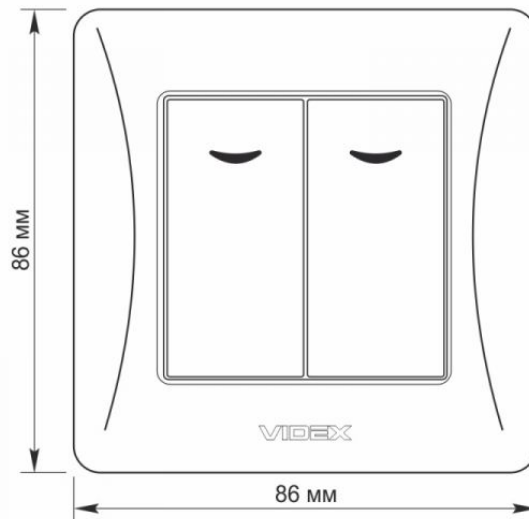

VIDEX®

VIDEX BINERA

INDEX: VF-BNSW2L-W

We reserve the right to make technical changes. The data contained in this material is not legally binding.

Allegra opt Sp. z o.o., ul. Mierzeja Wiślana 11,
30-732 Krakow, Poland.

Date: 21.01.2025