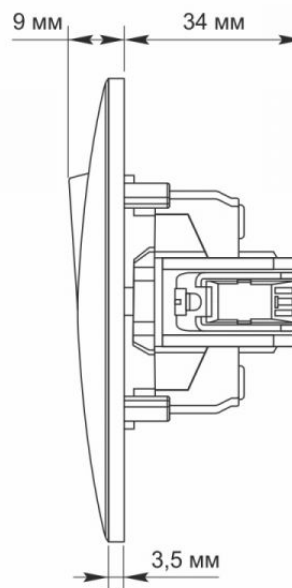

VIDEX®

VIDEX BINERA

INDEX: VF-BNSW2L-W

We reserve the right to make technical changes. The data contained in this material is not legally binding.

Allegro opt Sp. z o.o., ul. Mierzeja Wiślana 11,
30-732 Krakow, Poland.

Date: 23.02.2025