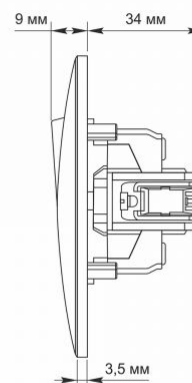

VIDEX®

VIDEX BINERA

INDEX: VF-BNSW2L-W

We reserve the right to make technical changes. The data contained in this material is not legally binding.

Allegro opt Sp. z o.o., ul. Mierzeja Wiślana 11,
30-732 Krakow, Poland.

The product meets the requirements of EU directives

It is forbidden to throw away waste equipment marked with the symbol of a crossed-out bin with other waste

IP20

— Class of protection against dust and moisture. Protection against solid objects larger than 12 mm; no protection against moisture

Date: 24.06.2026