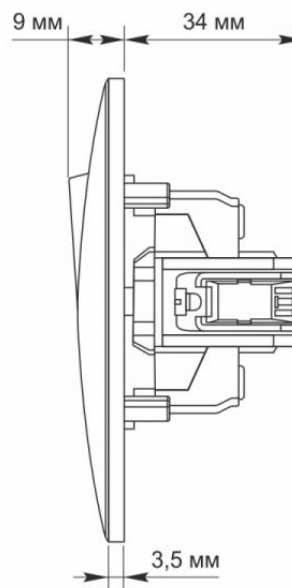

VIDEX®

VIDEX BINERA

INDEX: VF-BNSW2L-W

We reserve the right to make technical changes. The data contained in this material is not legally binding.

Allegra opt Sp. z o.o., ul. Mierzeja Wiślana 11,
30-732 Krakow, Poland.

Date: 21.01.2025