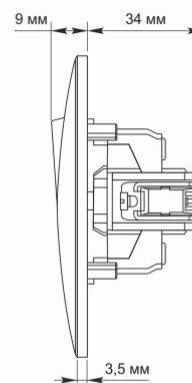

VIDEX®

VIDEX BINERA

INDEX: VF-BNSW2L-W

We reserve the right to make technical changes. The data contained in this material is not legally binding.

Allegro opt Sp. z o.o., ul. Mierzeja Wiślana 11,
30-732 Krakow, Poland.

The product meets the requirements of EU directives

It is forbidden to throw away waste equipment marked with the symbol of a crossed-out bin with other waste

IP20

— Class of protection against dust and moisture. Protection against solid objects larger than 12 mm; no protection against moisture

Date: 29.03.2025