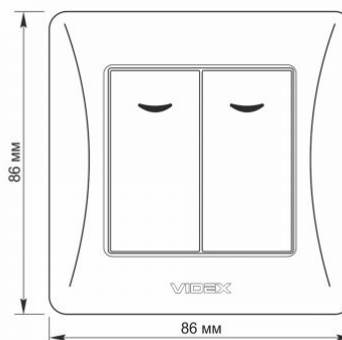

VIDEX®

VIDEX BINERA

INDEX: VF-BNSW2L-W

We reserve the right to make technical changes. The data contained in this material is not legally binding.

Allegro opt Sp. z o.o., ul. Mierzeja Wiślana 11,
30-732 Krakow, Poland.

The product meets the requirements of EU directives

It is forbidden to throw away waste equipment marked with the symbol of a crossed-out bin with other waste

IP20

— Class of protection against dust and moisture. Protection against solid objects larger than 12 mm; no protection against moisture

Date: 29.03.2025