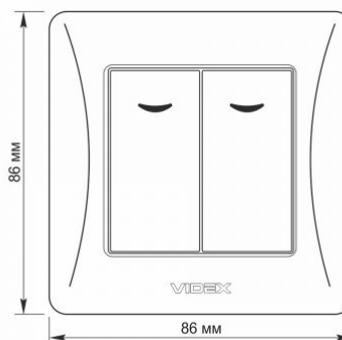

VIDEX®

VIDEX BINERA

INDEX: VF-BNSW2L-W

We reserve the right to make technical changes. The data contained in this material is not legally binding.

Allegro opt Sp. z o.o., ul. Mierzeja Wiślana 11,
30-732 Krakow, Poland.

The product meets the requirements of EU directives

It is forbidden to throw away waste equipment marked with the symbol of a crossed-out bin with other waste

IP20

— Class of protection against dust and moisture. Protection against solid objects larger than 12 mm; no protection against moisture

Date: 24.06.2026