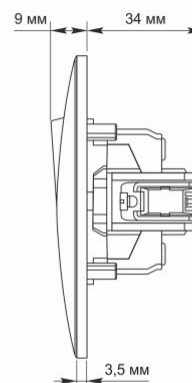

Additional information

Ingress protection	IP20
Housing material	PC, Polyamide

Dimensions

EAN	4820118294926
In the package	1 pc.
Height	86 mm
Outer box	120 pcs.
Width	86 mm

Signs marking goods

Packaging marking	CE, Utilization
-------------------	-----------------

VIDEX BINERA

INDEX: VF-BNSW2L-BG

VIDEX®

VIDEX BINERA

INDEX: VF-BNSW2L-BG

We reserve the right to make technical changes. The data contained in this material is not legally binding.

Allegro opt Sp. z o.o., ul. Mierzeja Wiślana 11,
30-732 Krakow, Poland.

The product meets the requirements of EU directives

It is forbidden to throw away waste equipment marked with the symbol of a crossed-out bin with other waste

IP20

— Class of protection against dust and moisture. Protection against solid objects larger than 12 mm; no protection against moisture