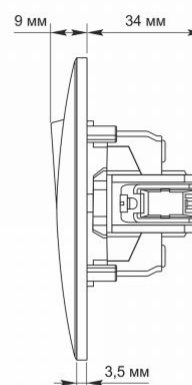

VIDEX®

VIDEX BINERA

INDEX: VF-BNSW2L-BG

We reserve the right to make technical changes. The data contained in this material is not legally binding.

Allegro opt Sp. z o.o., ul. Mierzeja Wiślana 11,
30-732 Krakow, Poland.

The product meets the requirements of EU directives

It is forbidden to throw away waste equipment marked with the symbol of a crossed-out bin with other waste

IP20

— Class of protection against dust and moisture. Protection against solid objects larger than 12 mm; no protection against moisture

Date: 26.03.2025