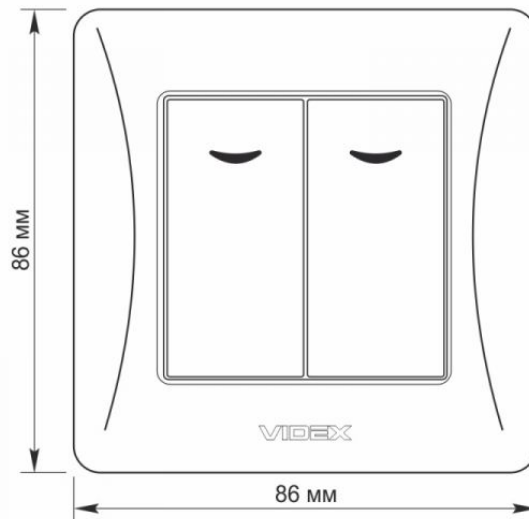

VIDEX®

VIDEX BINERA

INDEX: VF-BNSW2L-BG

We reserve the right to make technical changes. The data contained in this material is not legally binding.

Allegra opt Sp. z o.o., ul. Mierzeja Wiślana 11,
30-732 Krakow, Poland.

Date: 21.01.2025