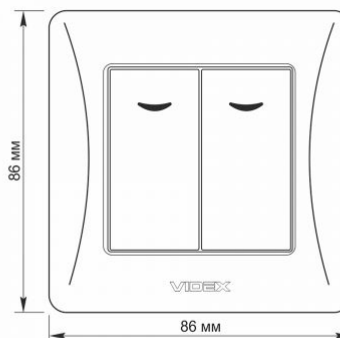

Additional information

Ingress protection	IP20
Housing material	PC, Polyamide

Dimensions

EAN	4820118294926
In the package	1 pc.
Height	86 mm
Outer box	120 pcs.
Width	86 mm

Signs marking goods

Packaging marking	CE, Utilization
-------------------	-----------------

VIDEX BINERA

INDEX: VF-BNSW2L-BG

VIDEX®

VIDEX BINERA

INDEX: VF-BNSW2L-BG

We reserve the right to make technical changes. The data contained in this material is not legally binding.

Allegro opt Sp. z o.o., ul. Mierzeja Wiślana 11,
30-732 Krakow, Poland.