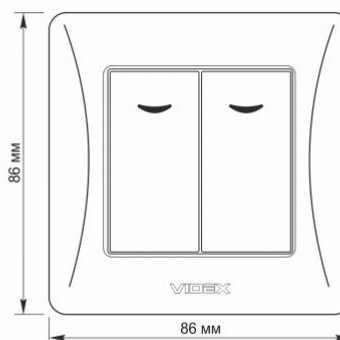

VIDEX®

VIDEX BINERA

INDEX: VF-BNSW2L-BG

We reserve the right to make technical changes. The data contained in this material is not legally binding.

Allegro opt Sp. z o.o., ul. Mierzeja Wiślana 11,
30-732 Krakow, Poland.

The product meets the requirements of EU directives

It is forbidden to throw away waste equipment marked with the symbol of a crossed-out bin with other waste

IP20

— Class of protection against dust and moisture. Protection against solid objects larger than 12 mm; no protection against moisture

Date: 26.03.2025