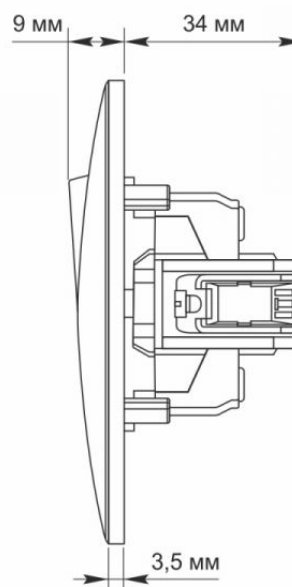

VIDEX®

VIDEX BINERA

INDEX: VF-BNSW2L-BG

We reserve the right to make technical changes. The data contained in this material is not legally binding.

Allegro opt Sp. z o.o., ul. Mierzeja Wiślana 11,
30-732 Krakow, Poland.

Date: 23.02.2025