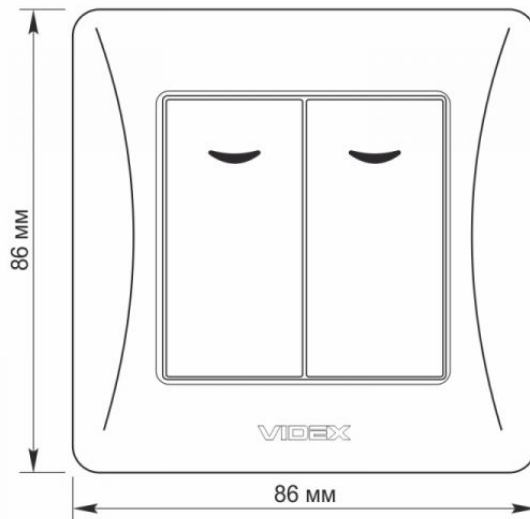

VIDEX®

VIDEX BINERA

INDEX: VF-BNSW2L-BG

We reserve the right to make technical changes. The data contained in this material is not legally binding.

Allegro opt Sp. z o.o., ul. Mierzeja Wiślana 11,
30-732 Krakow, Poland.

Date: 23.02.2025