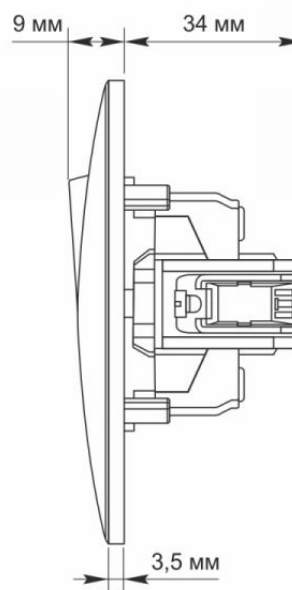

VIDEX®

VIDEX BINERA

INDEX: VF-BNSW2L-BG

We reserve the right to make technical changes. The data contained in this material is not legally binding.

Allegra opt Sp. z o.o., ul. Mierzeja Wiślana 11,
30-732 Krakow, Poland.

Date: 21.01.2025