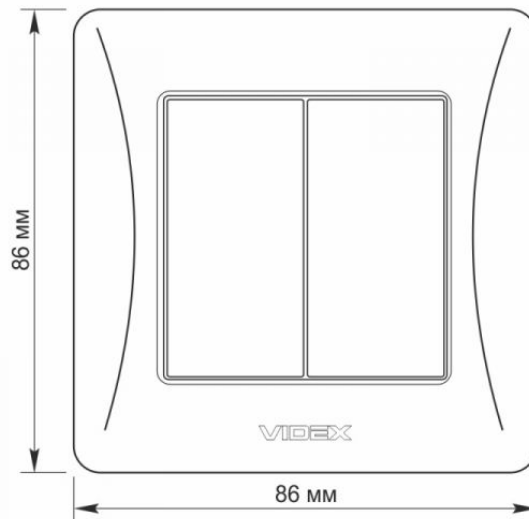

VIDEX®

VIDEX BINERA

INDEX: VF-BNSW2-W

We reserve the right to make technical changes. The data contained in this material is not legally binding.

Allegra opt Sp. z o.o., ul. Mierzeja Wiślana 11,
30-732 Krakow, Poland.

Date: 21.01.2025