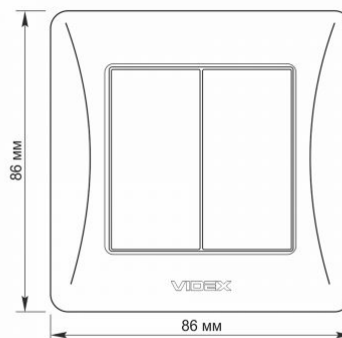

VIDEX®

VIDEX BINERA

INDEX: VF-BNSW2-W

We reserve the right to make technical changes. The data contained in this material is not legally binding.

Allegro opt Sp. z o.o., ul. Mierzeja Wiślana 11,
30-732 Krakow, Poland.

The product meets the requirements of EU directives

It is forbidden to throw away waste equipment marked with the symbol of a crossed-out bin with other waste

IP20

— Class of protection against dust and moisture. Protection against solid objects larger than 12 mm; no protection against moisture

Date: 24.06.2026