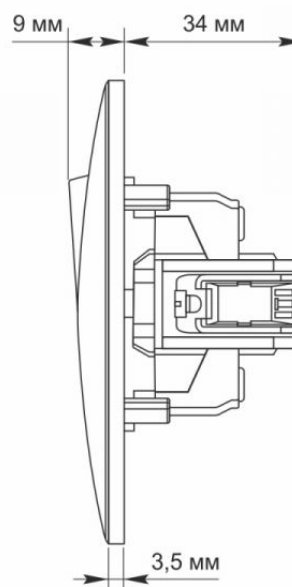

VIDEX®

VIDEX BINERA

INDEX: VF-BNSW2-W

We reserve the right to make technical changes. The data contained in this material is not legally binding.

Allegra opt Sp. z o.o., ul. Mierzeja Wiślana 11,
30-732 Krakow, Poland.

Date: 23.02.2025