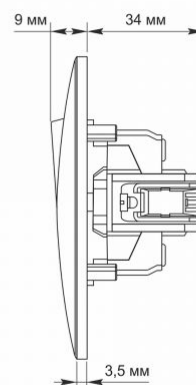

VIDEX®

VIDEX BINERA

INDEX: VF-BNSW2-W

We reserve the right to make technical changes. The data contained in this material is not legally binding.

Allegro opt Sp. z o.o., ul. Mierzeja Wiślana 11,
30-732 Krakow, Poland.

The product meets the requirements of EU directives

It is forbidden to throw away waste equipment marked with the symbol of a crossed-out bin with other waste

IP20

— Class of protection against dust and moisture. Protection against solid objects larger than 12 mm; no protection against moisture

Date: 24.06.2026