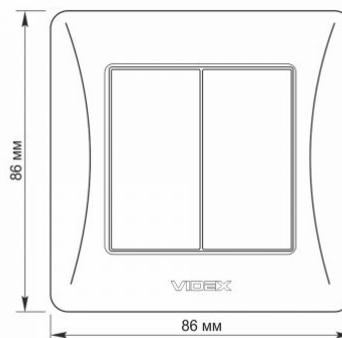

INDEX: VF-BNSW2-W

We reserve the right to make technical changes. The data contained in this material is not legally binding.

Allegro opt Sp. z o.o., ul. Mierzeja Wiślana 11,
30-732 Krakow, Poland.

The product meets the requirements of EU directives

It is forbidden to throw away waste equipment marked with the symbol of a crossed-out bin with other waste

IP20

— Class of protection against dust and moisture. Protection against solid objects larger than 12 mm; no protection against moisture