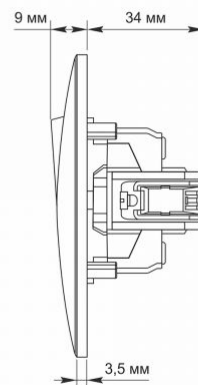

INDEX: VF-BNSW2-W

We reserve the right to make technical changes. The data contained in this material is not legally binding.

Allegro opt Sp. z o.o., ul. Mierzeja Wiślana 11,
30-732 Krakow, Poland.

The product meets the requirements of EU directives

It is forbidden to throw away waste equipment marked with the symbol of a crossed-out bin with other waste

IP20

— Class of protection against dust and moisture. Protection against solid objects larger than 12 mm; no protection against moisture