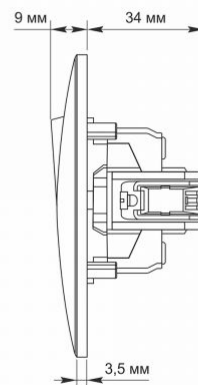

Additional information

Ingress protection	IP20
Housing material	PC, Polyamide

Dimensions

EAN	4820118294872
In the package	1 pc.
Height	86 mm
Outer box	120 pcs.
Width	86 mm

Signs marking goods

Packaging marking	CE, Utilization
--------------------------	-----------------

VIDEX BINERA

INDEX: VF-BNSW2-W

VIDEX®

VIDEX BINERA

INDEX: VF-BNSW2-W

We reserve the right to make technical changes. The data contained in this material is not legally binding.

Allegro opt Sp. z o.o., ul. Mierzeja Wiślana 11,
30-732 Krakow, Poland.

The product meets the requirements of EU directives

It is forbidden to throw away waste equipment marked with the symbol of a crossed-out bin with other waste

IP20

— Class of protection against dust and moisture. Protection against solid objects larger than 12 mm; no protection against moisture