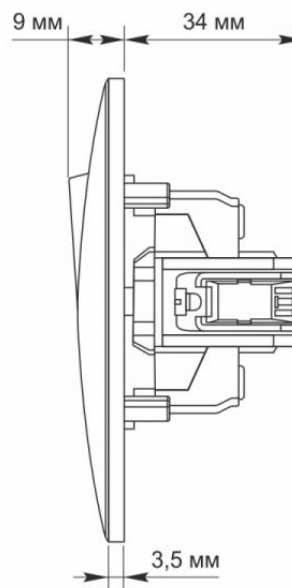

VIDEX®

VIDEX BINERA

INDEX: VF-BNSW2-W

We reserve the right to make technical changes. The data contained in this material is not legally binding.

Allegra opt Sp. z o.o., ul. Mierzeja Wiślana 11,
30-732 Krakow, Poland.

Date: 21.01.2025