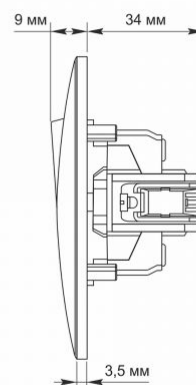

Additional information

Ingress protection	IP20
Housing material	PC, Polyamide

Dimensions

EAN	4820118294872
In the package	1 pc.
Height	86 mm
Outer box	120 pcs.
Width	86 mm

Signs marking goods

Packaging marking	CE, Utilization
--------------------------	-----------------

VIDEX BINERA

INDEX: VF-BNSW2-W

VIDEX®

VIDEX BINERA

INDEX: VF-BNSW2-W

We reserve the right to make technical changes. The data contained in this material is not legally binding.

Allegro opt Sp. z o.o., ul. Mierzeja Wiślana 11,
30-732 Krakow, Poland.

The product meets the requirements of EU directives

It is forbidden to throw away waste equipment marked with the symbol of a crossed-out bin with other waste

IP20

— Class of protection against dust and moisture. Protection against solid objects larger than 12 mm; no protection against moisture